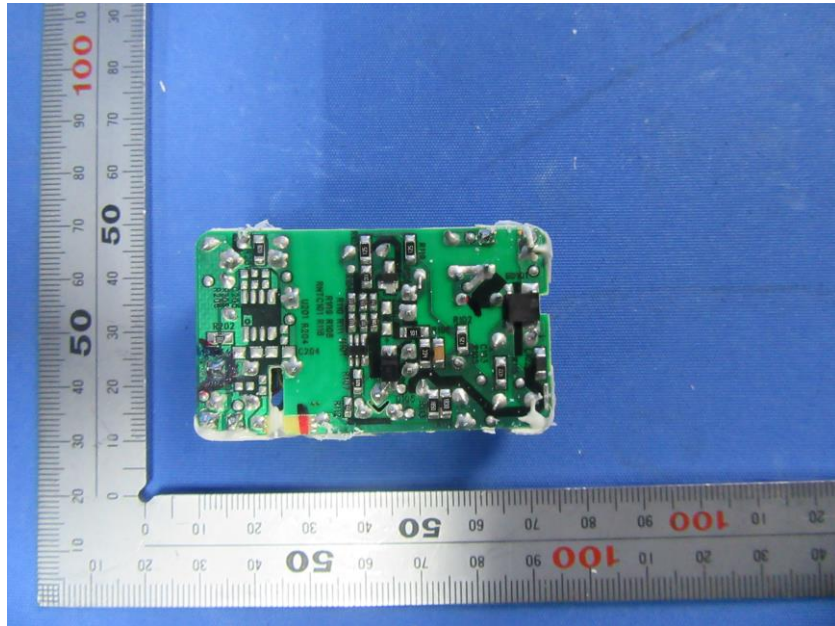

## **Internal Photos**

<b>Applicant:</b>	Zhejiang Dahua Vision Technology Co., Ltd.
<b>Address of Applicant:</b>	No.1199, Bin'an Road, Binjiang District, Hangzhou, P.R. China
<b>Equipment Under Test (EUT):</b>	
<b>Product Name:</b>	CONSUMER CAMERA
<b>Model No.:</b>	IPC-G42P

**End**