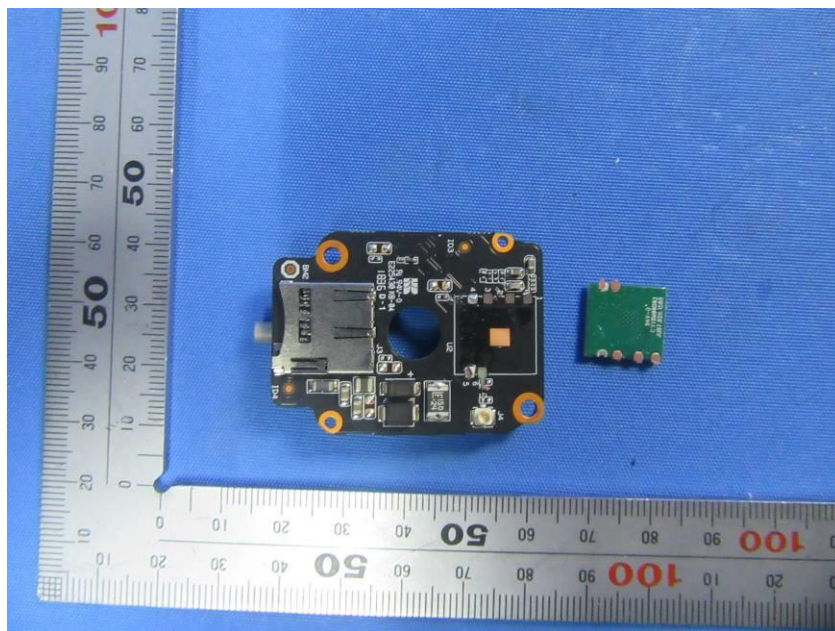

## **Internal Photos**

<b>Applicant:</b>	Zhejiang Dahua Vision Technology Co., Ltd.
<b>Address of Applicant:</b>	No.1199, Bin'an Road, Binjiang District, Hangzhou, P.R. China
<b>Equipment Under Test (EUT):</b>	
<b>Product Name:</b>	CONSUMER CAMERA
<b>Model No.:</b>	IPC-G42P

**End**