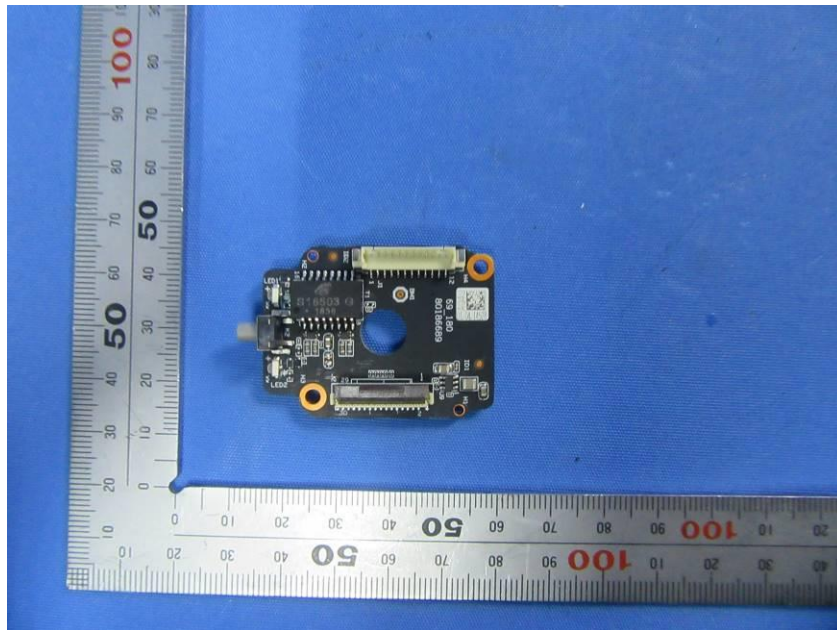

## **Internal Photos**

<b>Applicant:</b>	Zhejiang Dahua Vision Technology Co., Ltd.
<b>Address of Applicant:</b>	No.1199, Bin'an Road, Binjiang District, Hangzhou, P.R. China
<b>Equipment Under Test (EUT):</b>	
<b>Product Name:</b>	CONSUMER CAMERA
<b>Model No.:</b>	IPC-G42P

**End**