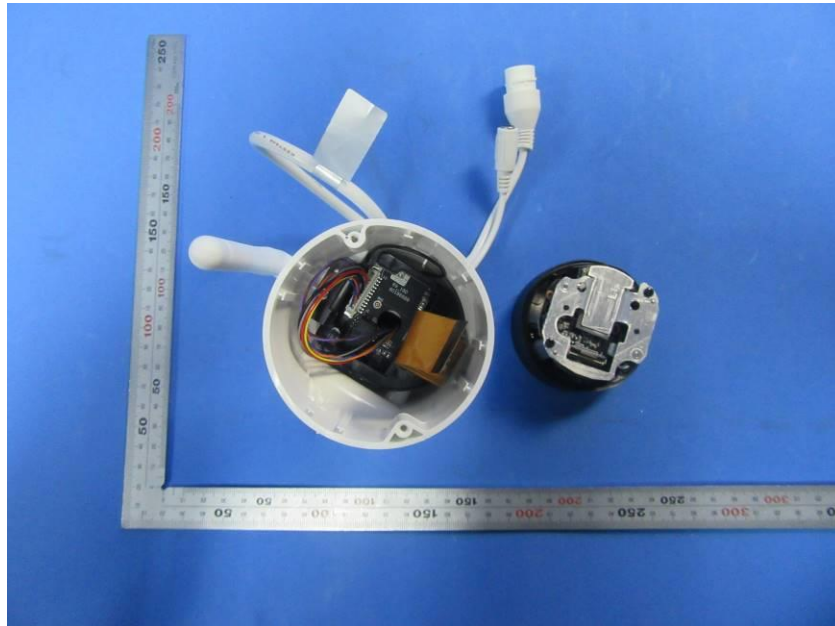

## **Internal Photos**

<b>Applicant:</b>	Zhejiang Dahua Vision Technology Co., Ltd.
<b>Address of Applicant:</b>	No.1199, Bin'an Road, Binjiang District, Hangzhou, P.R. China
<b>Equipment Under Test (EUT):</b>	
<b>Product Name:</b>	CONSUMER CAMERA
<b>Model No.:</b>	IPC-G42P