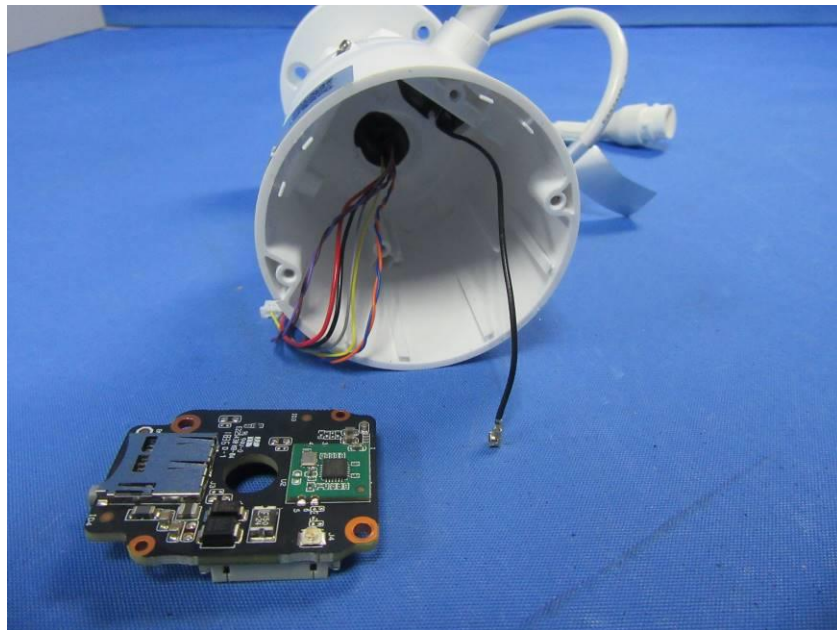

## **Internal Photos**

<b>Applicant:</b>	Zhejiang Dahua Vision Technology Co., Ltd.
<b>Address of Applicant:</b>	No.1199, Bin'an Road, Binjiang District, Hangzhou, P.R. China
<b>Equipment Under Test (EUT):</b>	
<b>Product Name:</b>	CONSUMER CAMERA
<b>Model No.:</b>	IPC-G42P