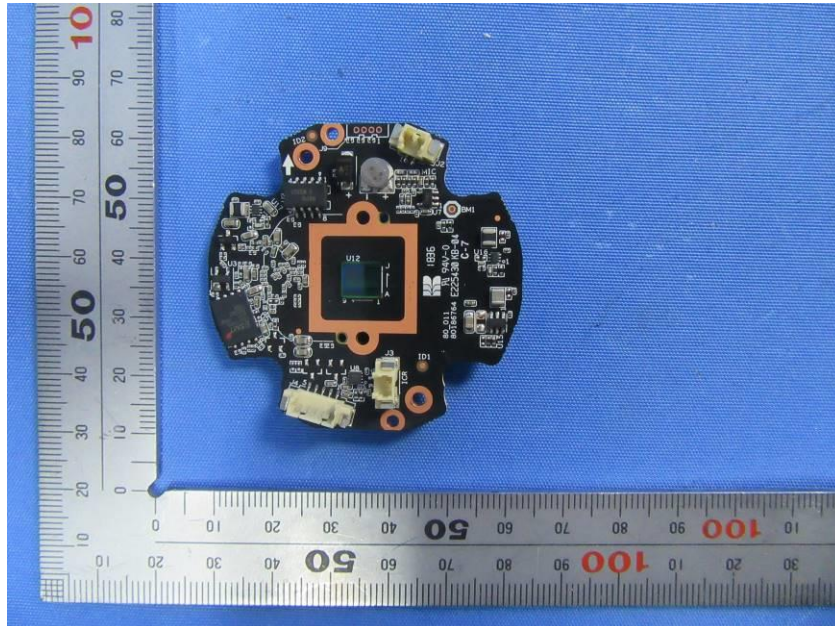

## **Internal Photos**

<b>Applicant:</b>	Zhejiang Dahua Vision Technology Co., Ltd.
<b>Address of Applicant:</b>	No.1199, Bin'an Road, Binjiang District, Hangzhou, P.R. China
<b>Equipment Under Test (EUT):</b>	
<b>Product Name:</b>	CONSUMER CAMERA
<b>Model No.:</b>	IPC-G42P