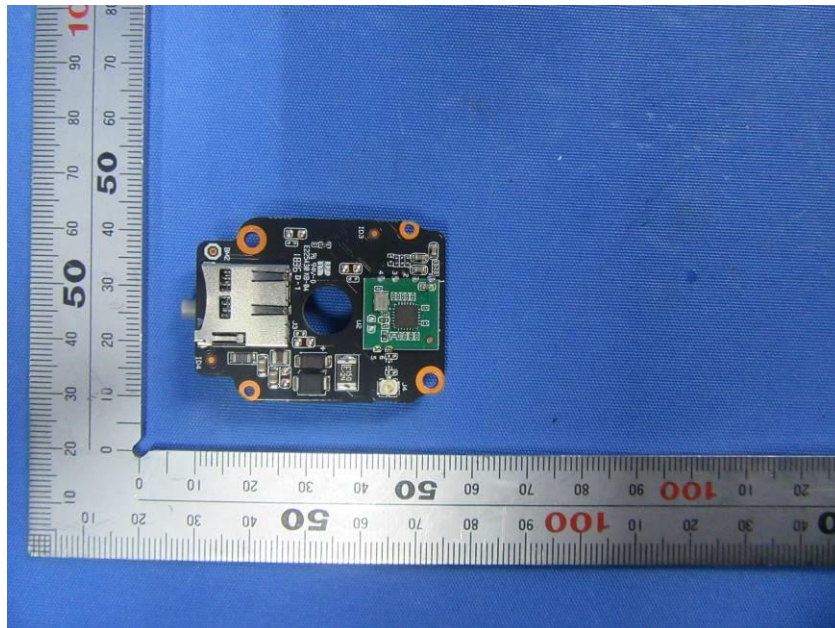

## **Internal Photos**

<b>Applicant:</b>	Zhejiang Dahua Vision Technology Co., Ltd.
<b>Address of Applicant:</b>	No.1199, Bin'an Road, Binjiang District, Hangzhou, P.R. China
<b>Equipment Under Test (EUT):</b>	
<b>Product Name:</b>	CONSUMER CAMERA
<b>Model No.:</b>	IPC-G42P