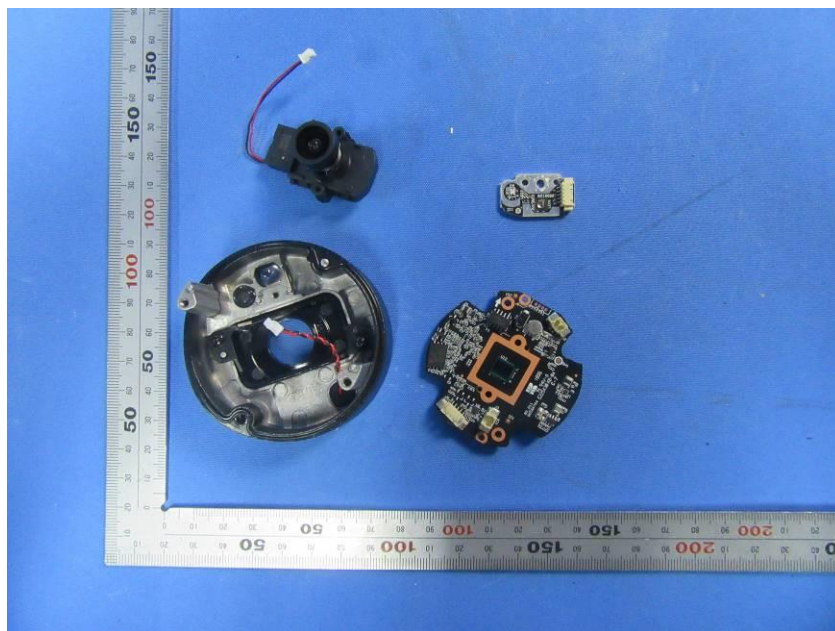

## **Internal Photos**

<b>Applicant:</b>	Zhejiang Dahua Vision Technology Co., Ltd.
<b>Address of Applicant:</b>	No.1199, Bin'an Road, Binjiang District, Hangzhou, P.R. China
<b>Equipment Under Test (EUT):</b>	
<b>Product Name:</b>	CONSUMER CAMERA
<b>Model No.:</b>	IPC-G42P