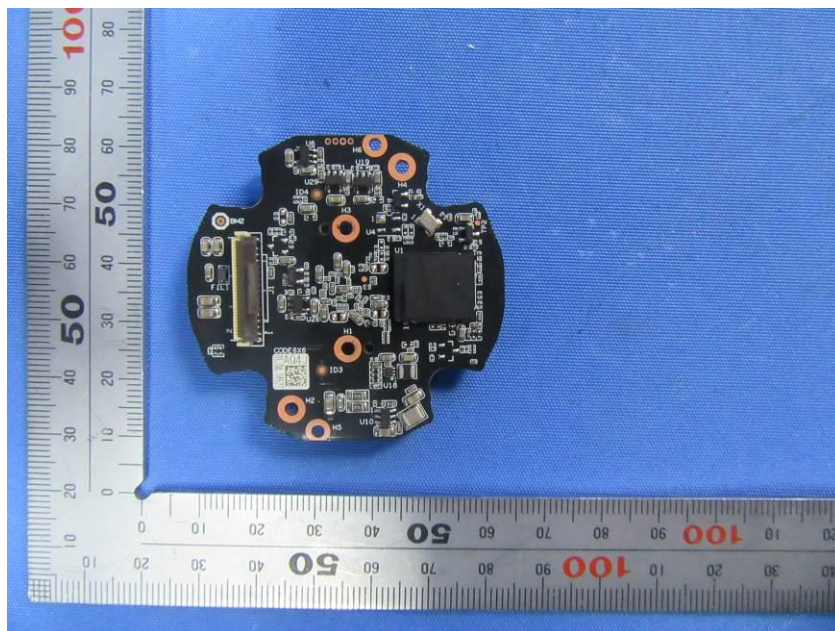

## **Internal Photos**

<b>Applicant:</b>	Zhejiang Dahua Vision Technology Co., Ltd.
<b>Address of Applicant:</b>	No.1199, Bin'an Road, Binjiang District, Hangzhou, P.R. China
<b>Equipment Under Test (EUT):</b>	
<b>Product Name:</b>	CONSUMER CAMERA
<b>Model No.:</b>	IPC-G42P

**End**