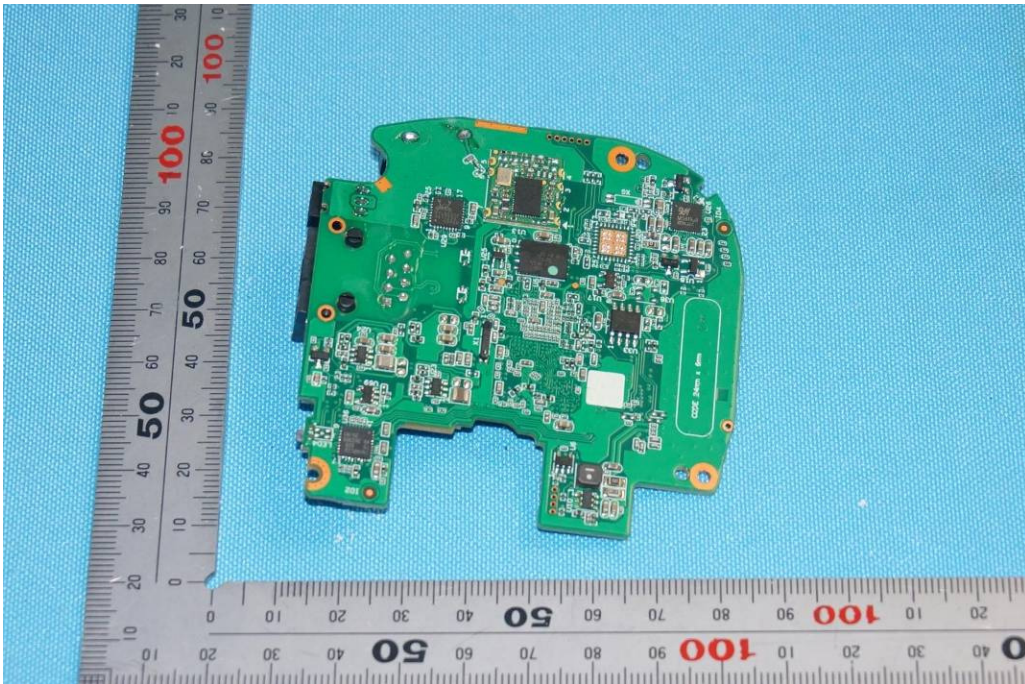

Internal Photos

Applicant:	Zhejiang Dahua Vision Technology Co., Ltd.
Address of Applicant:	No.1199, Bin'an Road, Binjiang District, Hangzhou, P.R. China
Equipment Under Test (EUT):	
Product Name:	CONSUMER CAMERA
Model No.:	DH-IPC-A46P