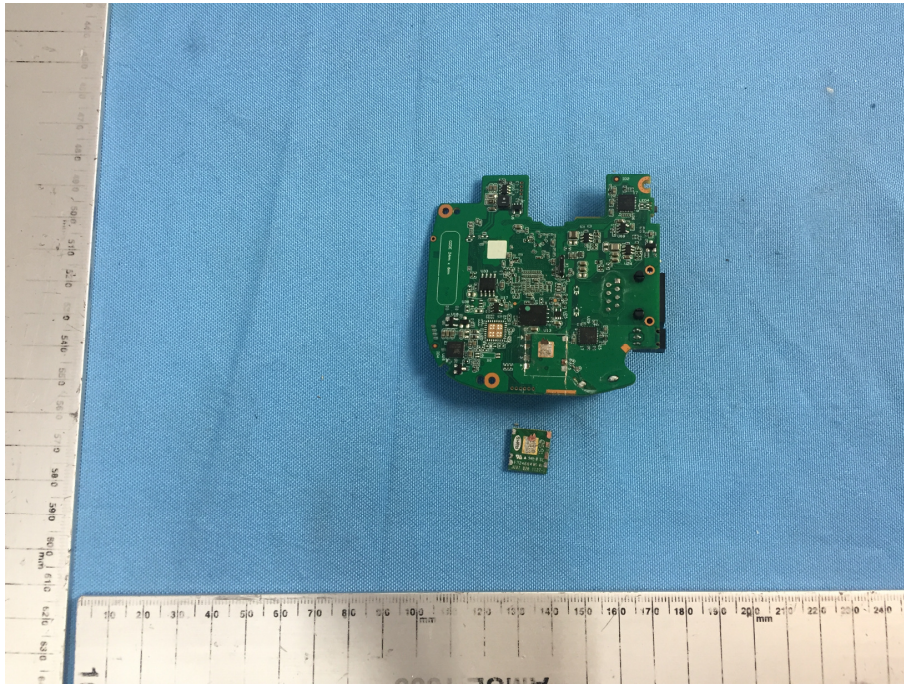

Internal Photos

Applicant:	Zhejiang Dahua Vision Technology Co., Ltd.
Address of Applicant:	No.1199, Bin'an Road, Binjiang District, Hangzhou, P.R. China
Equipment Under Test (EUT):	
Product Name:	CONSUMER CAMERA
Model No.:	DH-IPC-A46P