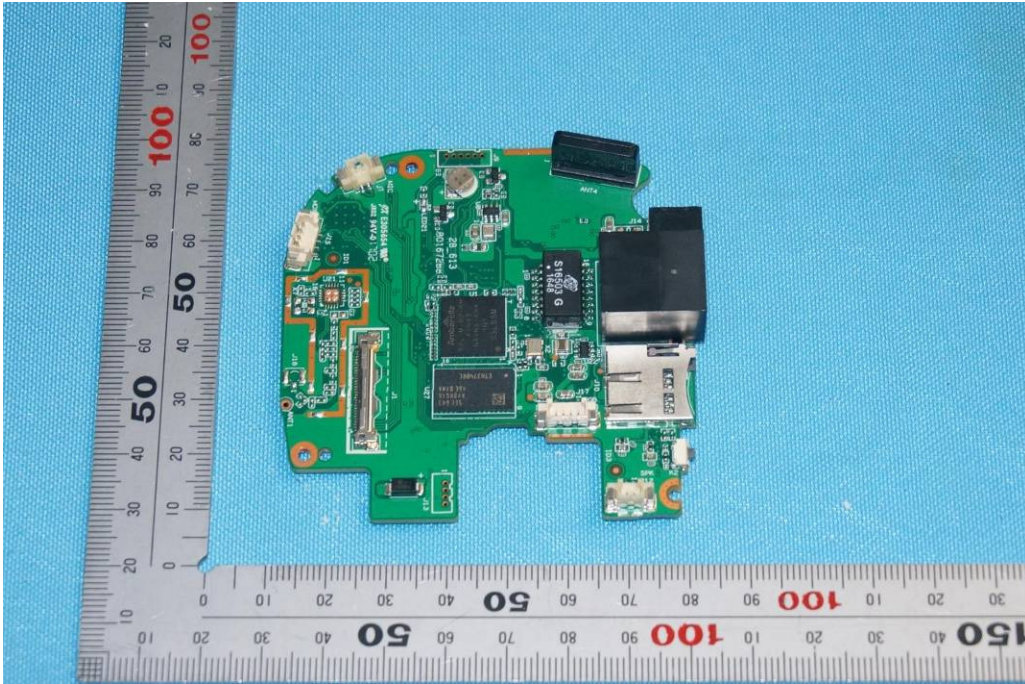

Internal Photos

Applicant:	Zhejiang Dahua Vision Technology Co., Ltd.
Address of Applicant:	No.1199, Bin'an Road, Binjiang District, Hangzhou, P.R. China
Equipment Under Test (EUT):	
Product Name:	CONSUMER CAMERA
Model No.:	DH-IPC-A46P