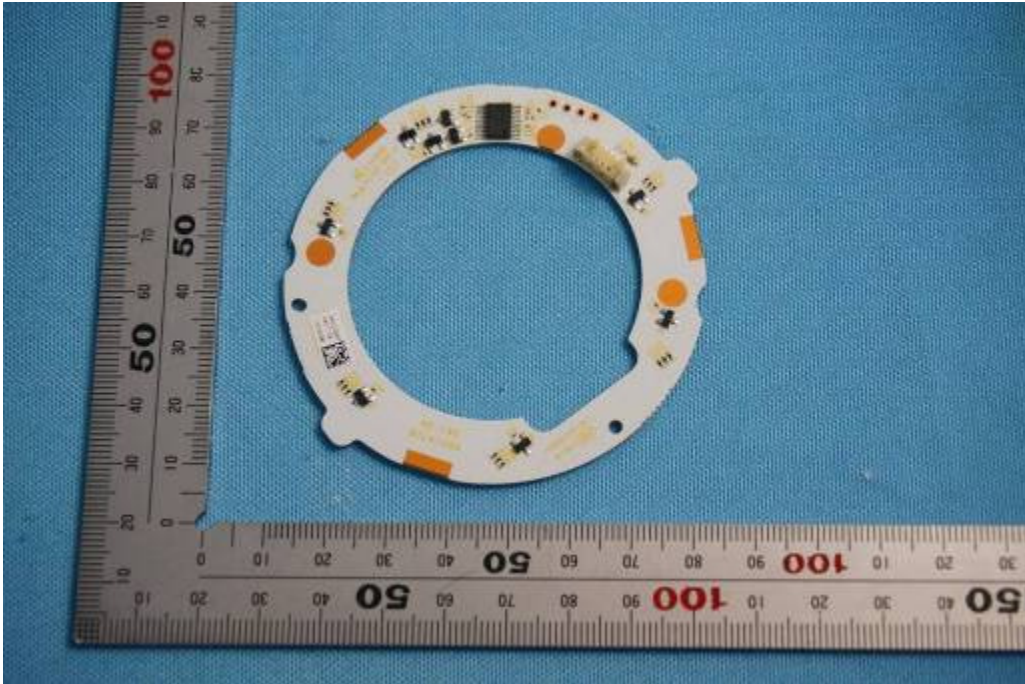

Internal Photos

Applicant:	Zhejiang Dahua Vision Technology Co., Ltd.
Address of Applicant:	No.1199, Bin'an Road, Binjiang District, Hangzhou, P.R. China
Equipment Under Test (EUT):	
Product Name:	CONSUMER CAMERA
Model No.:	DH-IPC-A46P

End