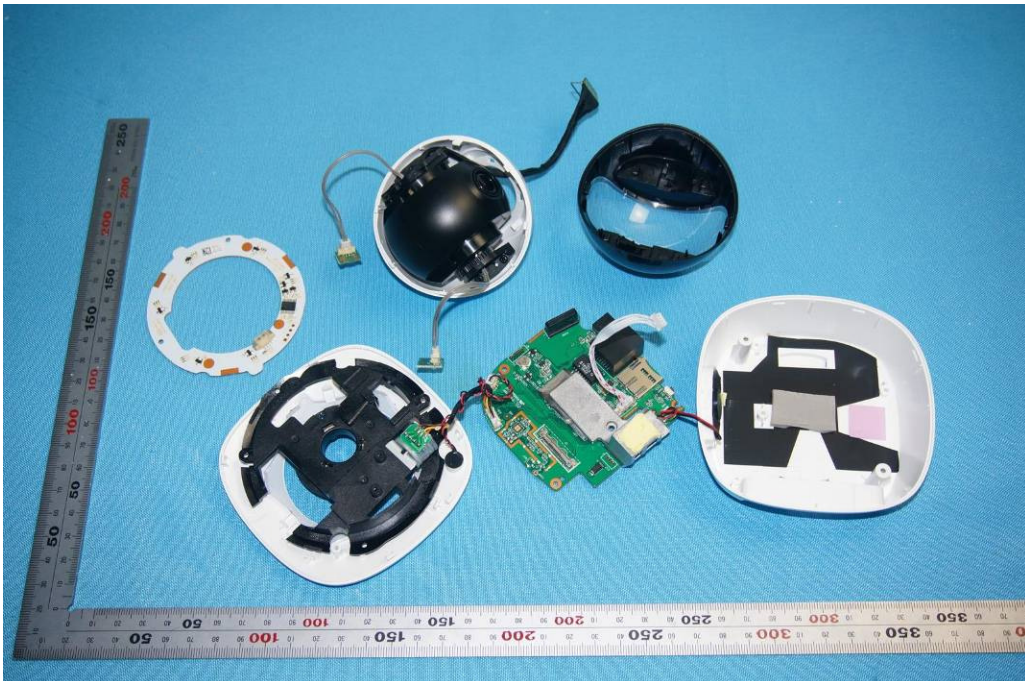

Internal Photos

Applicant:	Zhejiang Dahua Vision Technology Co., Ltd.
Address of Applicant:	No.1199, Bin'an Road, Binjiang District, Hangzhou, P.R. China
Equipment Under Test (EUT):	
Product Name:	CONSUMER CAMERA
Model No.:	DH-IPC-A46P