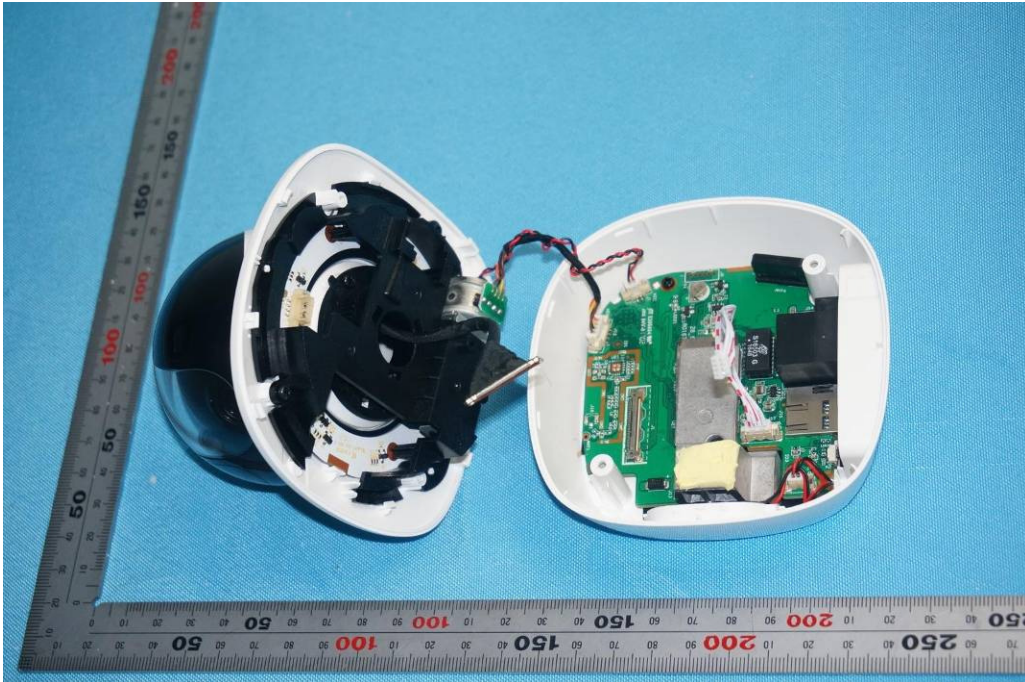

Internal Photos

Applicant:	Zhejiang Dahua Vision Technology Co., Ltd.
Address of Applicant:	No.1199, Bin'an Road, Binjiang District, Hangzhou, P.R. China
Equipment Under Test (EUT):	
Product Name:	CONSUMER CAMERA
Model No.:	DH-IPC-A46P