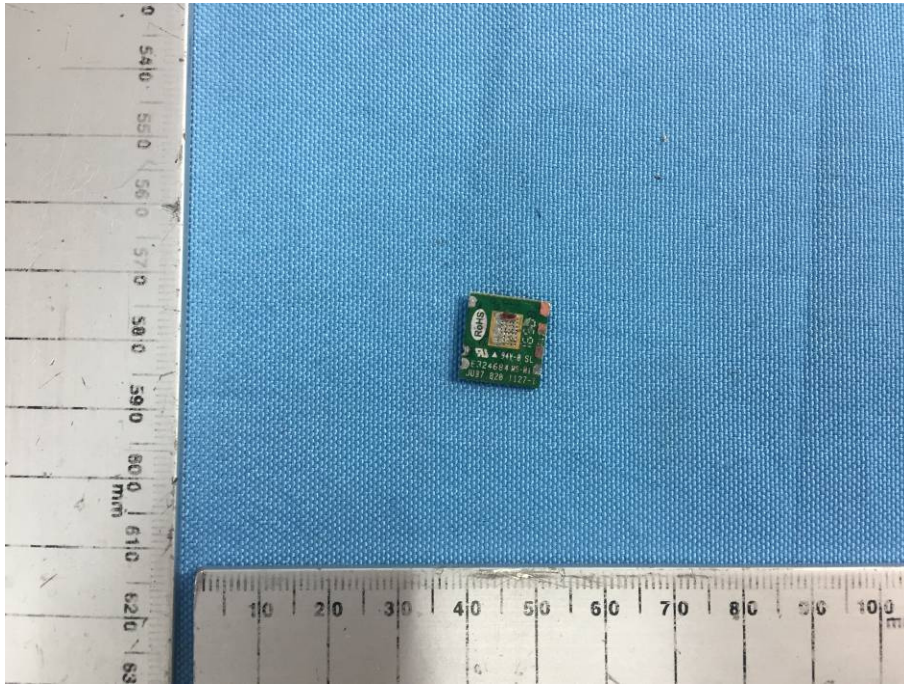

Internal Photos

Applicant:	Zhejiang Dahua Vision Technology Co., Ltd.
Address of Applicant:	No.1199, Bin'an Road, Binjiang District, Hangzhou, P.R. China
Equipment Under Test (EUT):	
Product Name:	CONSUMER CAMERA
Model No.:	DH-IPC-A46P