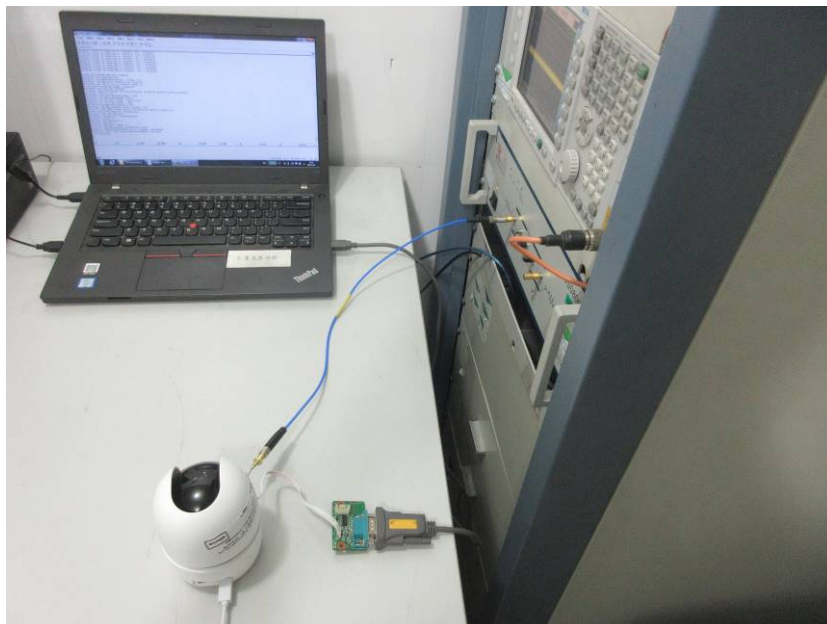

Test Setup Photos-FCC

Applicant:	Zhejiang Dahua Vision Technology Co., Ltd.
Address of Applicant:	No.1199, Bin'an Road, Binjiang District, Hangzhou, P.R. China
Equipment Under Test (EUT):	
Product Name:	CONSUMER CAMERA
Model No.:	IPC-A22EP

1 Contents

	Page
1 CONTENTS.....	2
2 EQUIPMENT UNDER TEST PICTURES.....	3
2.1 Conducted Emission Test Setup.....	3
2.1 RF Conducted Test Setup	3
2.2 Radiated Emission Test Setup.....	4

2 EQUIPMENT UNDER TEST PICTURES

2.1 Conducted Emission Test Setup

2.1 RF Conducted Test Setup

2.2 Radiated Emission Test Setup

30MHz-1GHz

Above 1GHz

Zoom:

End