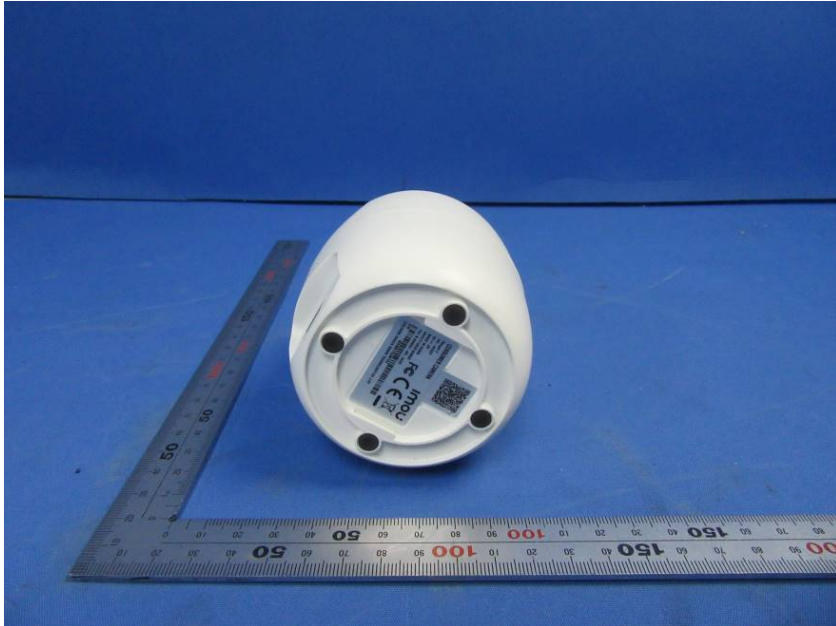

External Photos

Applicant:	Zhejiang Dahua Vision Technology Co., Ltd.
Address of Applicant:	No.1199, Bin'an Road, Binjiang District, Hangzhou, P.R. China
Equipment Under Test (EUT):	
Product Name:	CONSUMER CAMERA
Model No.:	IPC-A22EP