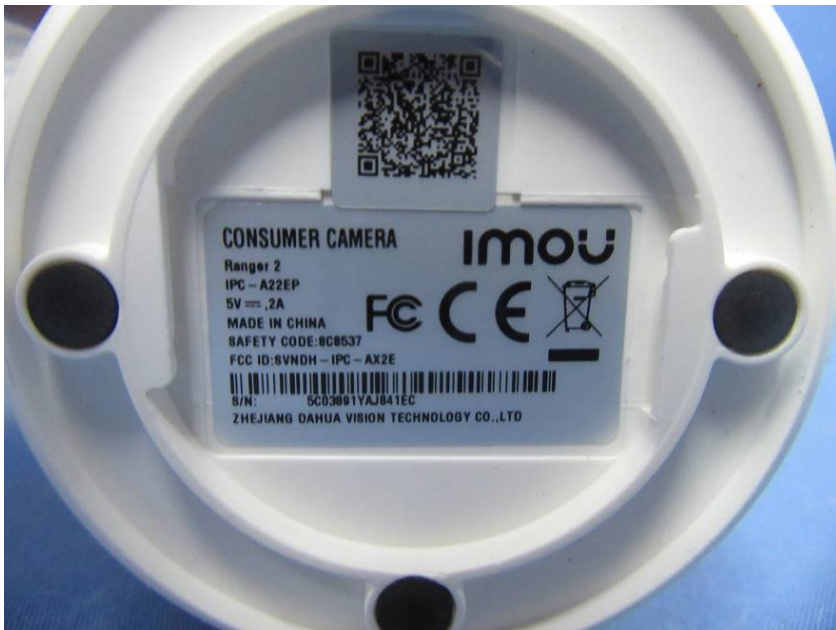

External Photos

Applicant:	Zhejiang Dahua Vision Technology Co., Ltd.
Address of Applicant:	No.1199, Bin'an Road, Binjiang District, Hangzhou, P.R. China
Equipment Under Test (EUT):	
Product Name:	CONSUMER CAMERA
Model No.:	IPC-A22EP