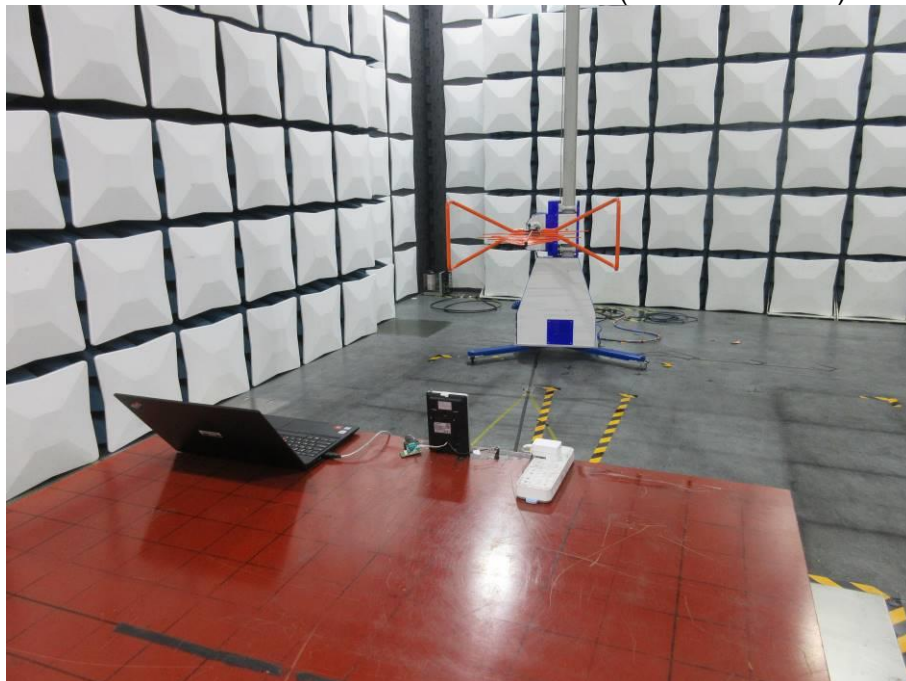

### **Setup Photographs**

RADIATED RF MEASUREMENT SETUP (9KHz ~ 30 MHz)

RADIATED RF MEASUREMENT SETUP (30MHz ~ 1 GHz)

RADIATED RF MEASUREMENT SETUP (ABOVE 1 GHz- X axis)

RADIATED RF MEASUREMENT SETUP (ABOVE 1 GHz- Y axis)

RADIATED RF MEASUREMENT SETUP (ABOVE 1 GHz- Z axis)

POWERLINE CONDUCTED EMISSIONS MEASUREMENT SETUP