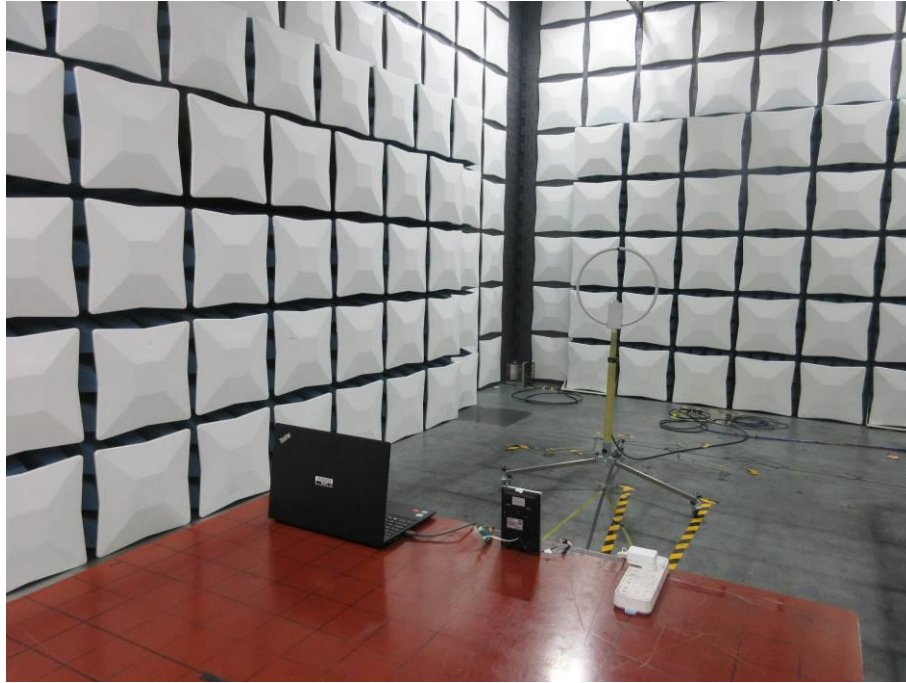

### **Setup Photographs**

RADIATED RF MEASUREMENT SETUP (9KHz ~ 30 MHz)

RADIATED RF MEASUREMENT SETUP (30MHz ~ 1 GHz)

RADIATED RF MEASUREMENT SETUP (ABOVE 1 GHz- X axis)

RADIATED RF MEASUREMENT SETUP (ABOVE 1 GHz- Y axis)

RADIATED RF MEASUREMENT SETUP (ABOVE 1 GHz- Z axis)

POWERLINE CONDUCTED EMISSIONS MEASUREMENT SETUP