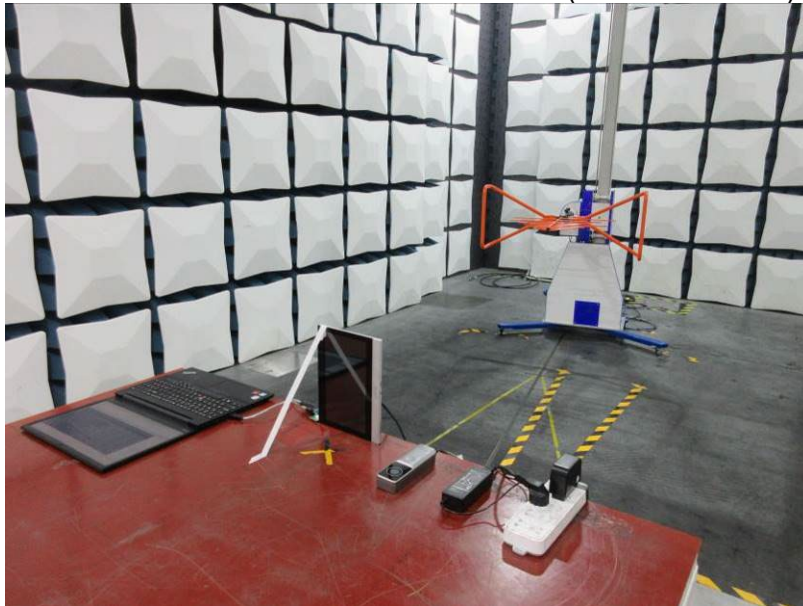

Appendix III

Setup Photographs

RADIATED RF MEASUREMENT SETUP (9kHz ~ 30 MHz)

RADIATED RF MEASUREMENT SETUP (30MHz ~ 1 GHz)

RADIATED RF MEASUREMENT SETUP (ABOVE 1 GHz- X axis)

RADIATED RF MEASUREMENT SETUP (ABOVE 1 GHz- Y axis)

RADIATED RF MEASUREMENT SETUP (ABOVE 1 GHz- Z axis)

POWERLINE CONDUCTED EMISSIONS MEASUREMENT SETUP