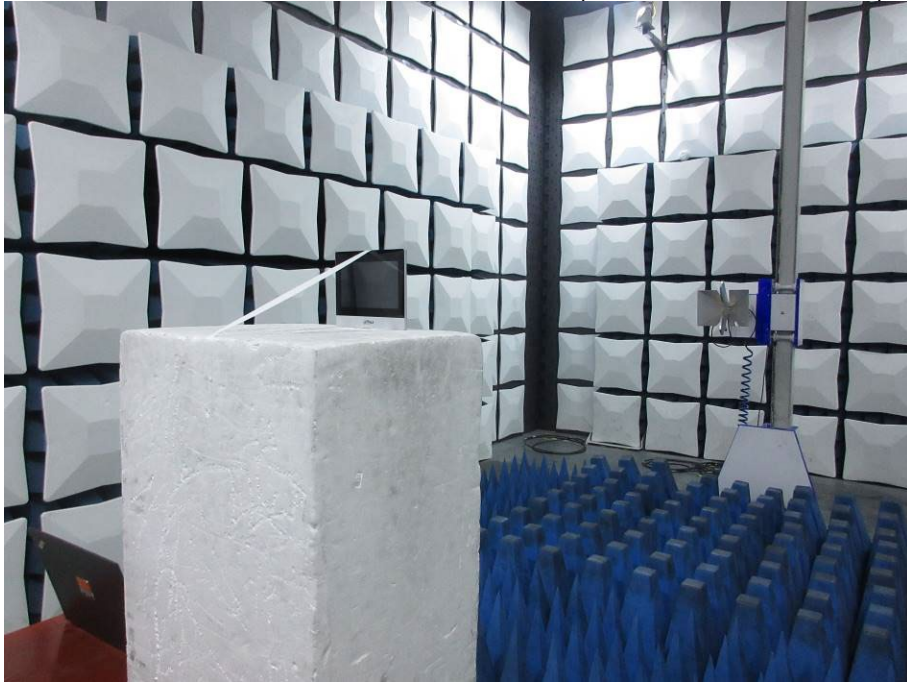

### **Setup Photographs**

RADIATED RF MEASUREMENT SETUP (9kHz ~ 30 MHz)

RADIATED RF MEASUREMENT SETUP (30MHz ~ 1 GHz)

RADIATED RF MEASUREMENT SETUP (ABOVE 1 GHz- X axis)

RADIATED RF MEASUREMENT SETUP (ABOVE 1 GHz- Y axis)

RADIATED RF MEASUREMENT SETUP (ABOVE 1 GHz- Z axis)

POWERLINE CONDUCTED EMISSIONS MEASUREMENT SETUP