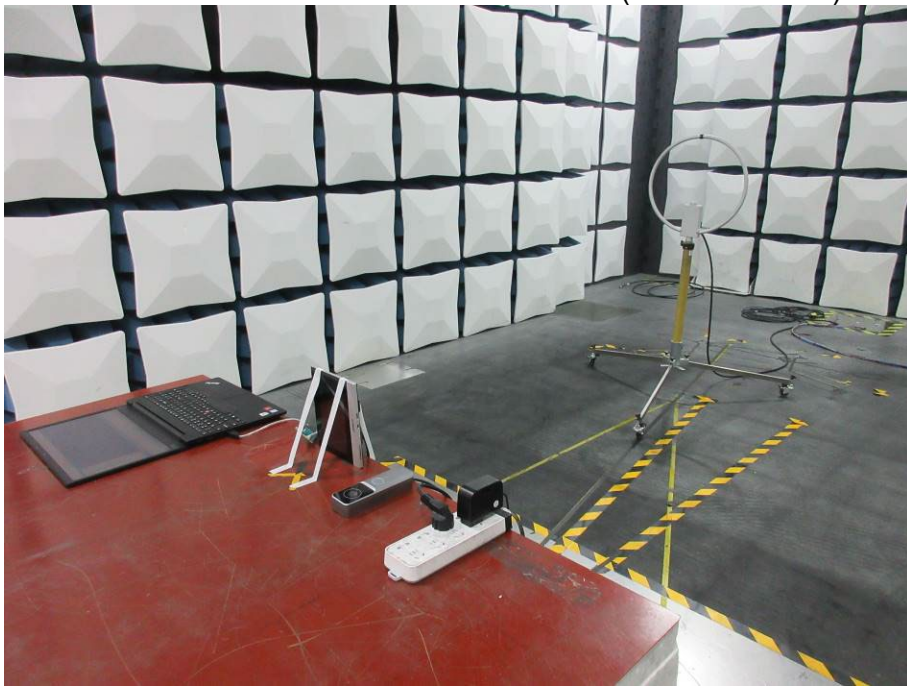

### **Setup Photographs**

RADIATED RF MEASUREMENT SETUP (9kHz ~ 30 MHz)

RADIATED RF MEASUREMENT SETUP (30MHz ~ 1 GHz)

RADIATED RF MEASUREMENT SETUP (ABOVE 1 GHz- X axis)

RADIATED RF MEASUREMENT SETUP (ABOVE 1 GHz- Y axis)

RADIATED RF MEASUREMENT SETUP (ABOVE 1 GHz- Z axis)

POWERLINE CONDUCTED EMISSIONS MEASUREMENT SETUP