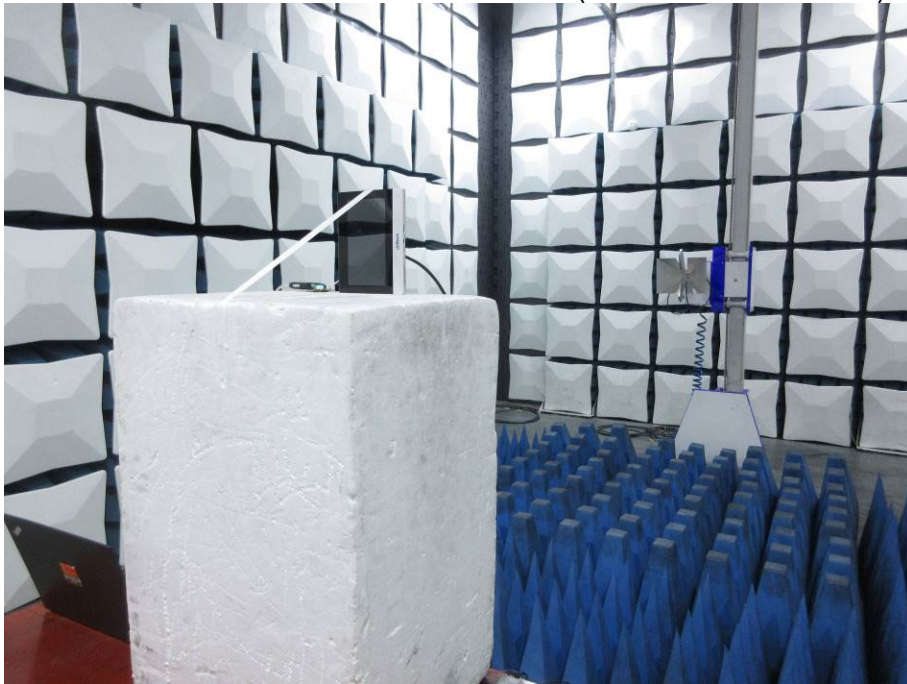

### **Setup Photographs**

RADIATED RF MEASUREMENT SETUP (9kHz ~ 30 MHz)

RADIATED RF MEASUREMENT SETUP (30MHz ~ 1 GHz)

RADIATED RF MEASUREMENT SETUP (ABOVE 1 GHz- X axis)

RADIATED RF MEASUREMENT SETUP (ABOVE 1 GHz- Y axis)

RADIATED RF MEASUREMENT SETUP (ABOVE 1 GHz- Z axis)

POWERLINE CONDUCTED EMISSIONS MEASUREMENT SETUP