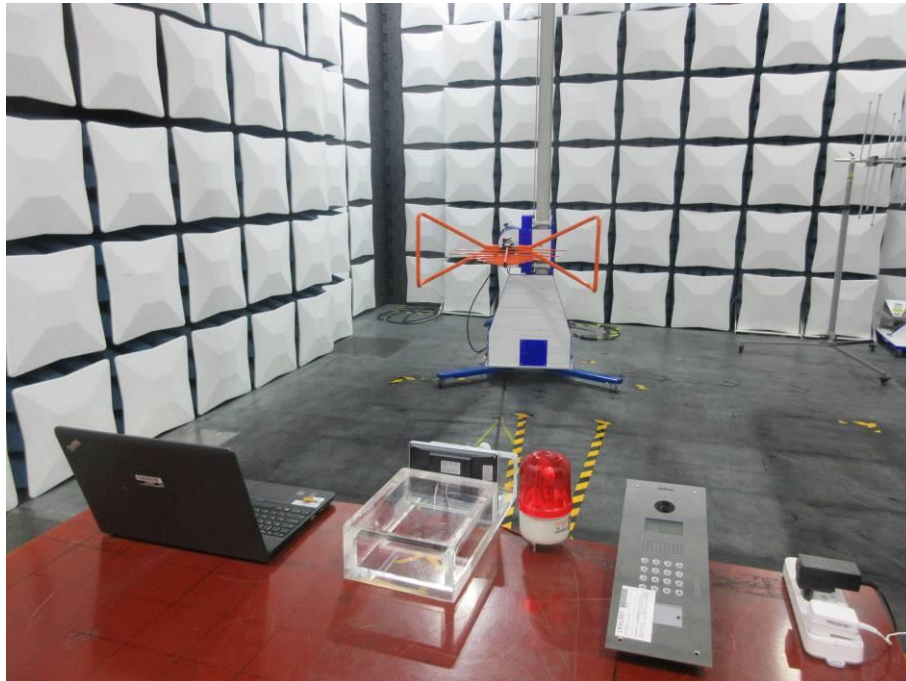

Appendix III

Setup Photographs

RADIATED RF MEASUREMENT SETUP (9KHz ~ 30 MHz)

RADIATED RF MEASUREMENT SETUP (30MHz ~ 1 GHz)

RADIATED RF MEASUREMENT SETUP (ABOVE 1 GHz- X axis)

RADIATED RF MEASUREMENT SETUP (ABOVE 1 GHz- Y axis)

RADIATED RF MEASUREMENT SETUP (ABOVE 1 GHz- Z axis)

POWERLINE CONDUCTED EMISSIONS MEASUREMENT SETUP