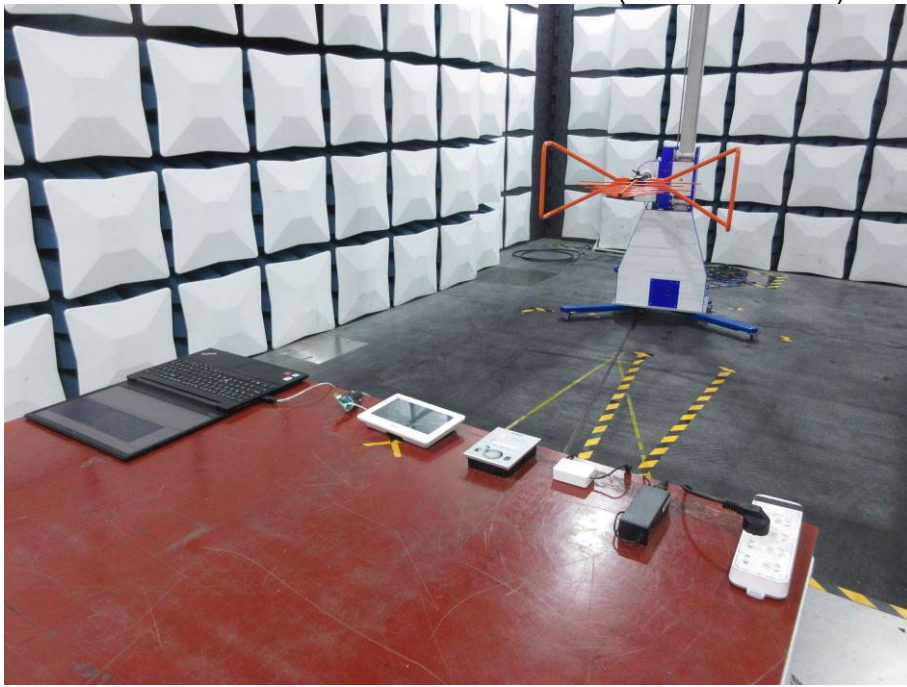

### **Setup Photographs**

RADIATED RF MEASUREMENT SETUP (9kHz ~ 30 MHz)

RADIATED RF MEASUREMENT SETUP (30MHz ~ 1 GHz)

RADIATED RF MEASUREMENT SETUP (ABOVE 1 GHz- X axis)

RADIATED RF MEASUREMENT SETUP (ABOVE 1 GHz- Y axis)

RADIATED RF MEASUREMENT SETUP (ABOVE 1 GHz- Z axis)

POWERLINE CONDUCTED EMISSIONS MEASUREMENT SETUP