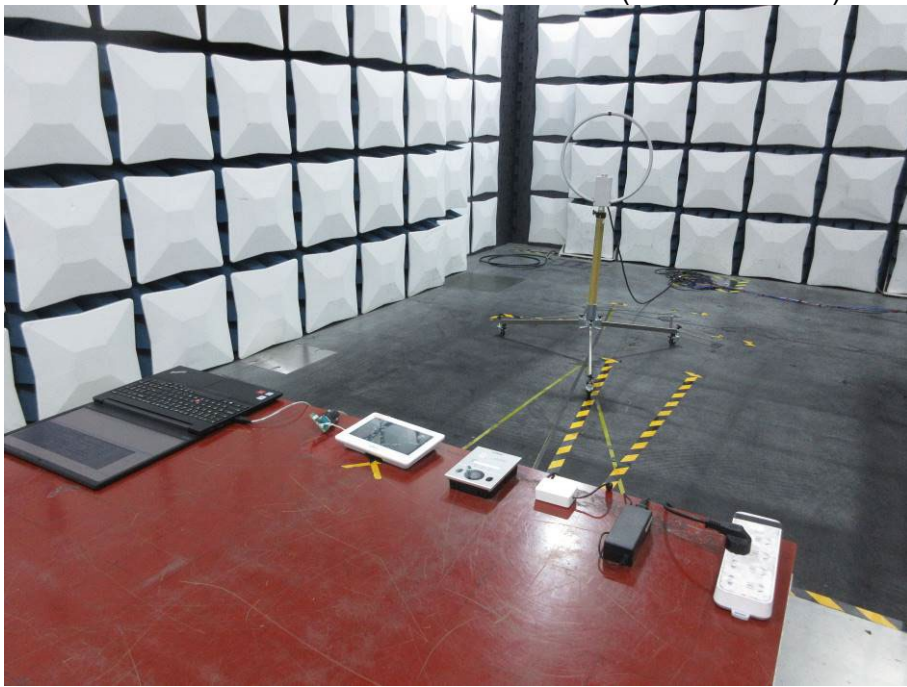

### **Setup Photographs**

RADIATED RF MEASUREMENT SETUP (9kHz ~ 30 MHz)

RADIATED RF MEASUREMENT SETUP (30MHz ~ 1 GHz)

RADIATED RF MEASUREMENT SETUP (ABOVE 1 GHz- X axis)

RADIATED RF MEASUREMENT SETUP (ABOVE 1 GHz- Y axis)

RADIATED RF MEASUREMENT SETUP (ABOVE 1 GHz- Z axis)

POWERLINE CONDUCTED EMISSIONS MEASUREMENT SETUP