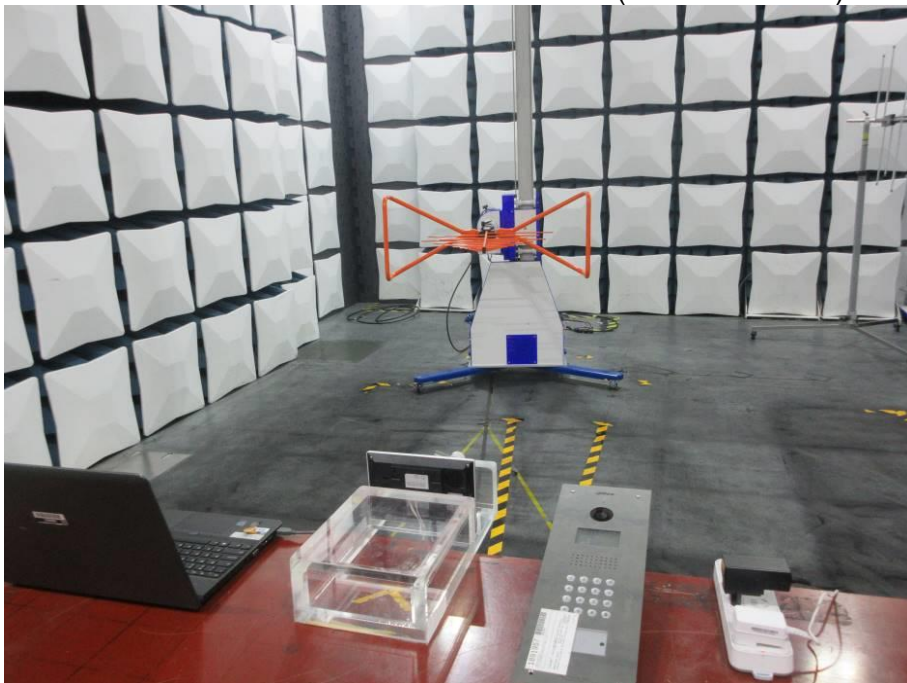

Appendix III

Setup Photographs

RADIATED RF MEASUREMENT SETUP (9KHz ~ 30 MHz)

RADIATED RF MEASUREMENT SETUP (30MHz ~ 1 GHz)

RADIATED RF MEASUREMENT SETUP (ABOVE 1 GHz- X axis)

RADIATED RF MEASUREMENT SETUP (ABOVE 1 GHz- Y axis)

RADIATED RF MEASUREMENT SETUP (ABOVE 1 GHz- Z axis)

POWERLINE CONDUCTED EMISSIONS MEASUREMENT SETUP