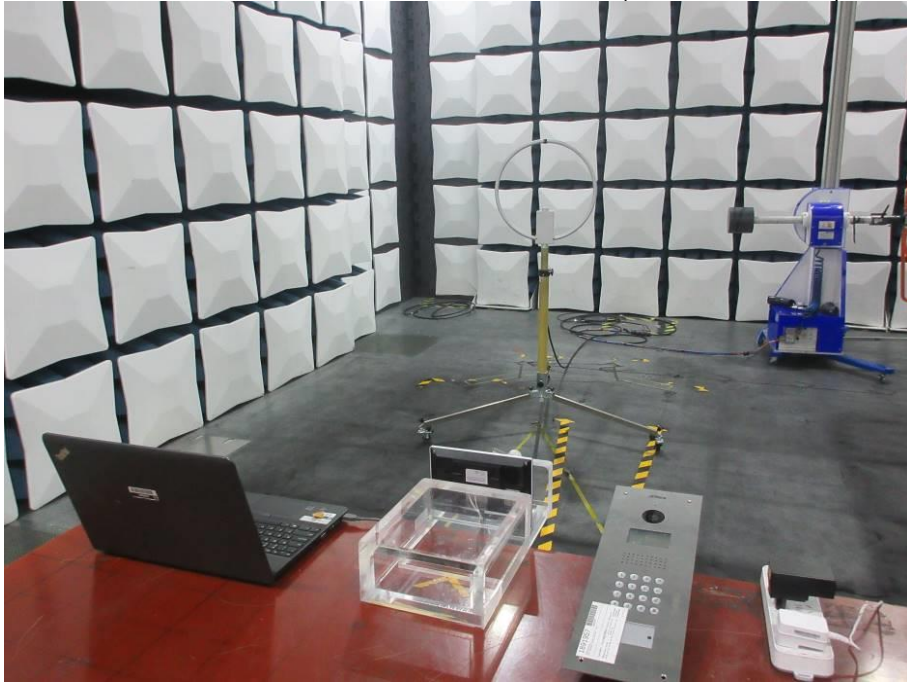

Appendix III

Setup Photographs

RADIATED RF MEASUREMENT SETUP (9KHz ~ 30 MHz)

RADIATED RF MEASUREMENT SETUP (30MHz ~ 1 GHz)

RADIATED RF MEASUREMENT SETUP (ABOVE 1 GHz- X axis)

RADIATED RF MEASUREMENT SETUP (ABOVE 1 GHz- Y axis)

RADIATED RF MEASUREMENT SETUP (ABOVE 1 GHz- Z axis)

POWERLINE CONDUCTED EMISSIONS MEASUREMENT SETUP