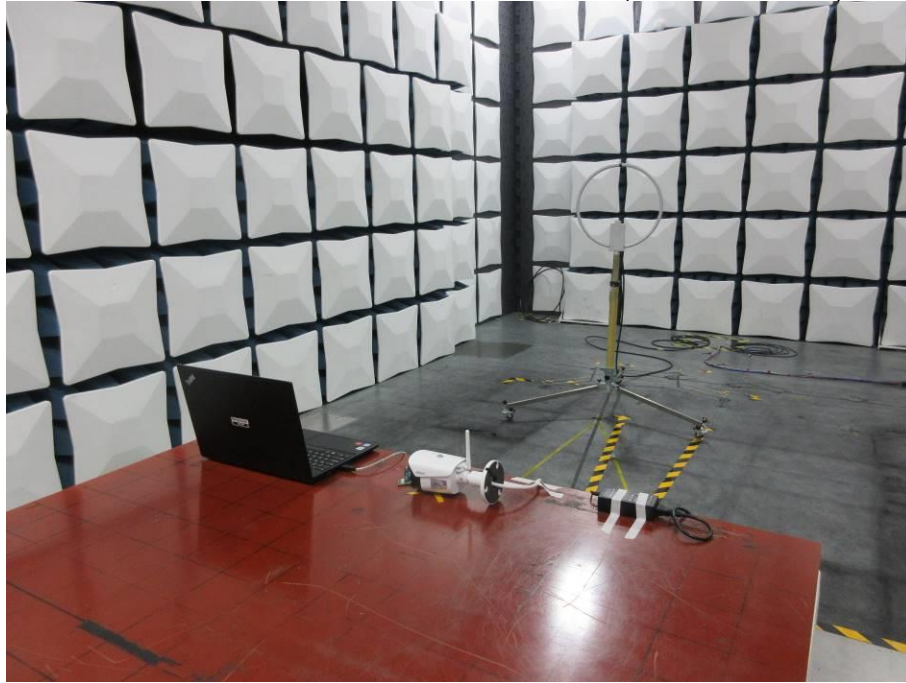

Appendix III

Setup Photographs

RADIATED RF MEASUREMENT SETUP (9KHz ~ 30 MHz)

RADIATED RF MEASUREMENT SETUP (30MHz ~ 1 GHz)

RADIATED RF MEASUREMENT SETUP (ABOVE 1 GHz- X axis)

RADIATED RF MEASUREMENT SETUP (ABOVE 1 GHz- Y axis)

RADIATED RF MEASUREMENT SETUP (ABOVE 1 GHz- Z axis)

POWERLINE CONDUCTED EMISSIONS MEASUREMENT SETUP