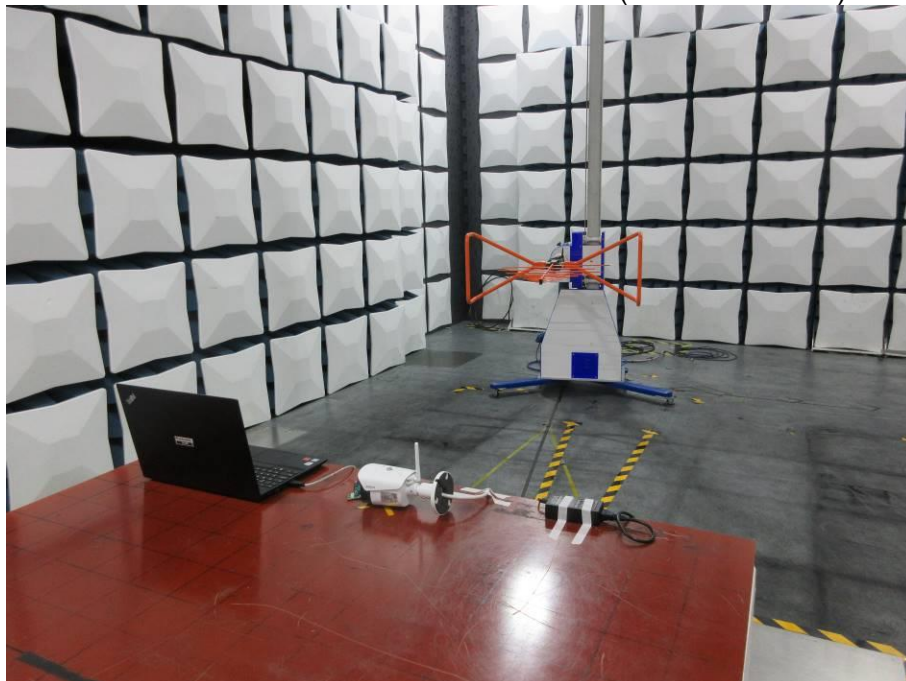

Appendix III

Setup Photographs

RADIATED RF MEASUREMENT SETUP (9KHz ~ 30 MHz)

RADIATED RF MEASUREMENT SETUP (30MHz ~ 1 GHz)

RADIATED RF MEASUREMENT SETUP (ABOVE 1 GHz- X axis)

RADIATED RF MEASUREMENT SETUP (ABOVE 1 GHz- Y axis)

RADIATED RF MEASUREMENT SETUP (ABOVE 1 GHz- Z axis)

POWERLINE CONDUCTED EMISSIONS MEASUREMENT SETUP