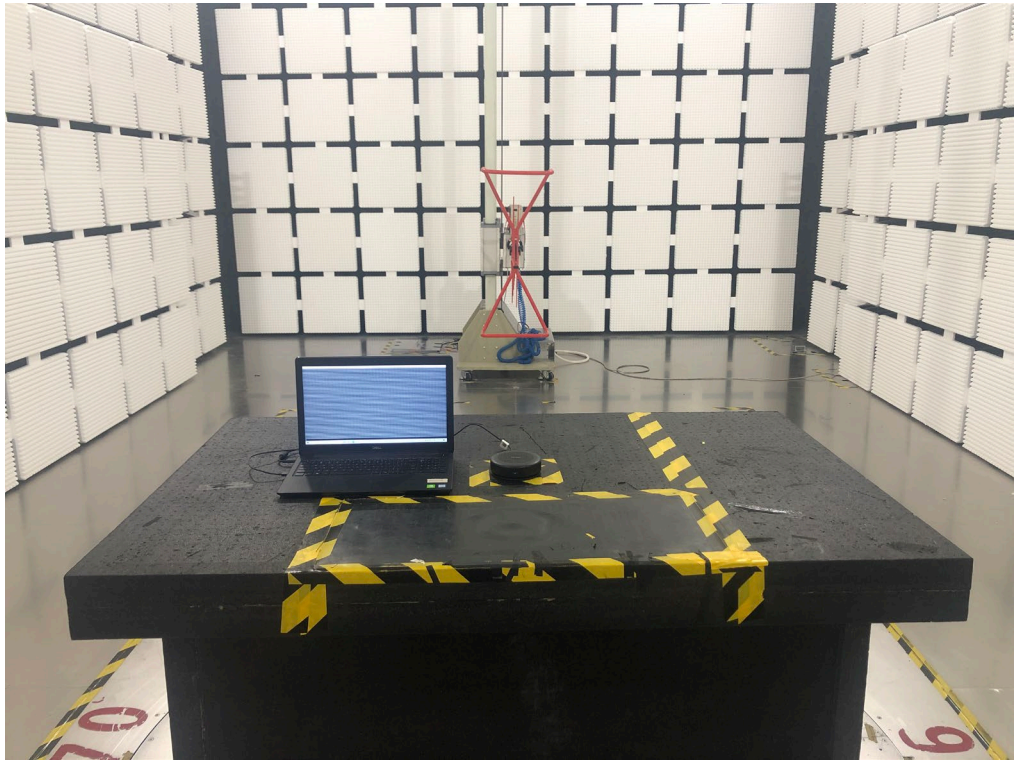

TEST SETUP PHOTOGRAPHS OF EUT

AC POWER LINE CONDUCTED EMISSION TEST

Front View

Side View

RADIATED EMISSION TEST

Below 1GHz

Above 1GHz