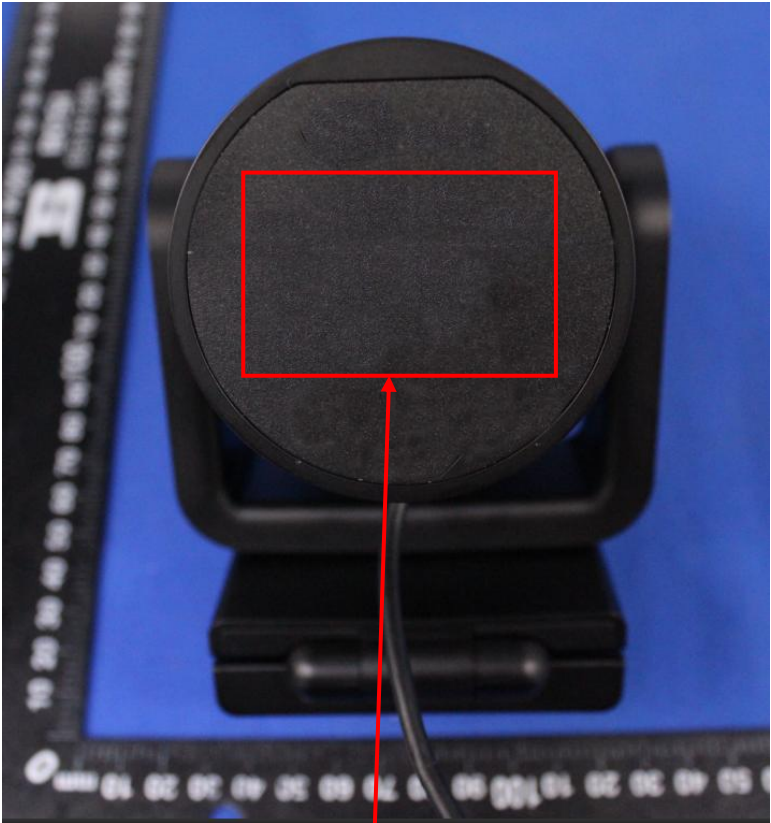

Label Artwork and Location

Model: DH-VCS-C3E0-G

Label:

Size: L*W=65*49mm

Location