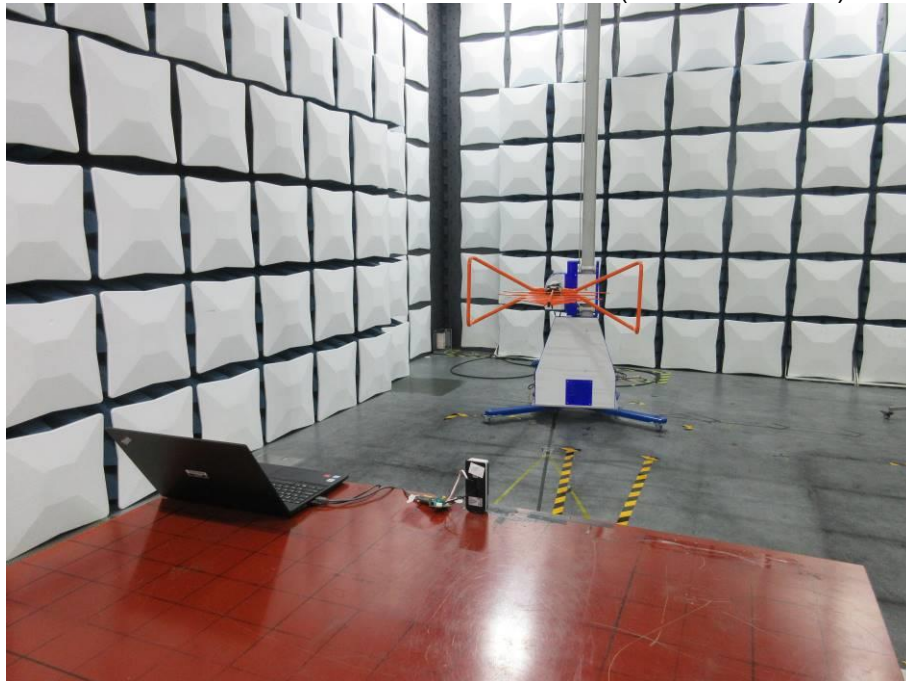

Appendix III

Setup Photographs

RADIATED RF MEASUREMENT SETUP (9KHz ~ 30 MHz)

RADIATED RF MEASUREMENT SETUP (30MHz ~ 1 GHz)

RADIATED RF MEASUREMENT SETUP (ABOVE 1 GHz- X axis)

RADIATED RF MEASUREMENT SETUP (ABOVE 1 GHz- Y axis)

RADIATED RF MEASUREMENT SETUP (ABOVE 1 GHz- Z axis)

POWERLINE CONDUCTED EMISSIONS MEASUREMENT SETUP