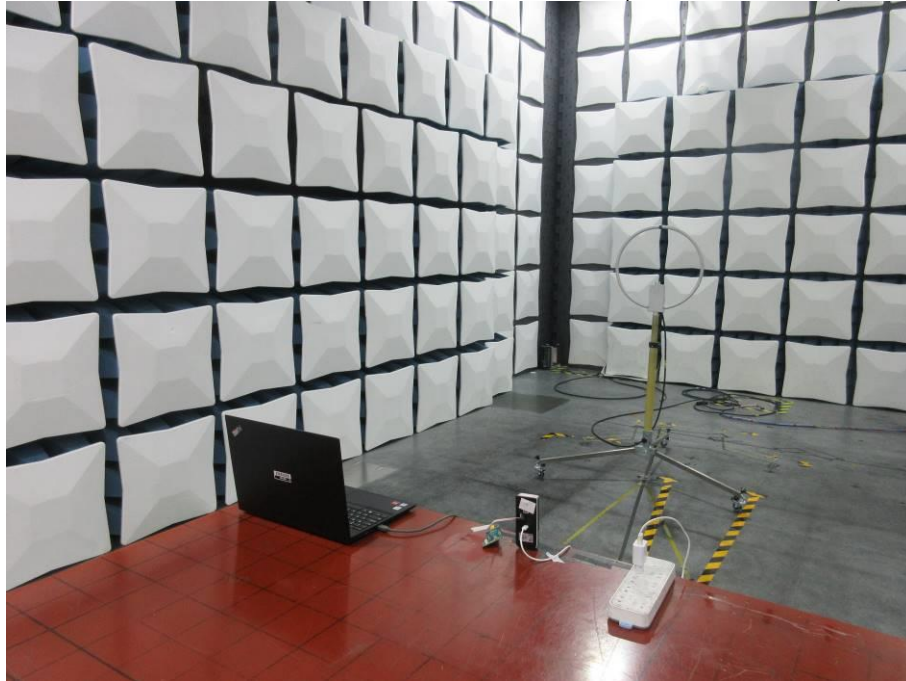

Appendix III

Setup Photographs

RADIATED RF MEASUREMENT SETUP (9KHz ~ 30 MHz)

RADIATED RF MEASUREMENT SETUP (30MHz ~ 1 GHz)

RADIATED RF MEASUREMENT SETUP (ABOVE 1 GHz- X axis)

RADIATED RF MEASUREMENT SETUP (ABOVE 1 GHz- Y axis)

RADIATED RF MEASUREMENT SETUP (ABOVE 1 GHz- Z axis)

POWERLINE CONDUCTED EMISSIONS MEASUREMENT SETUP