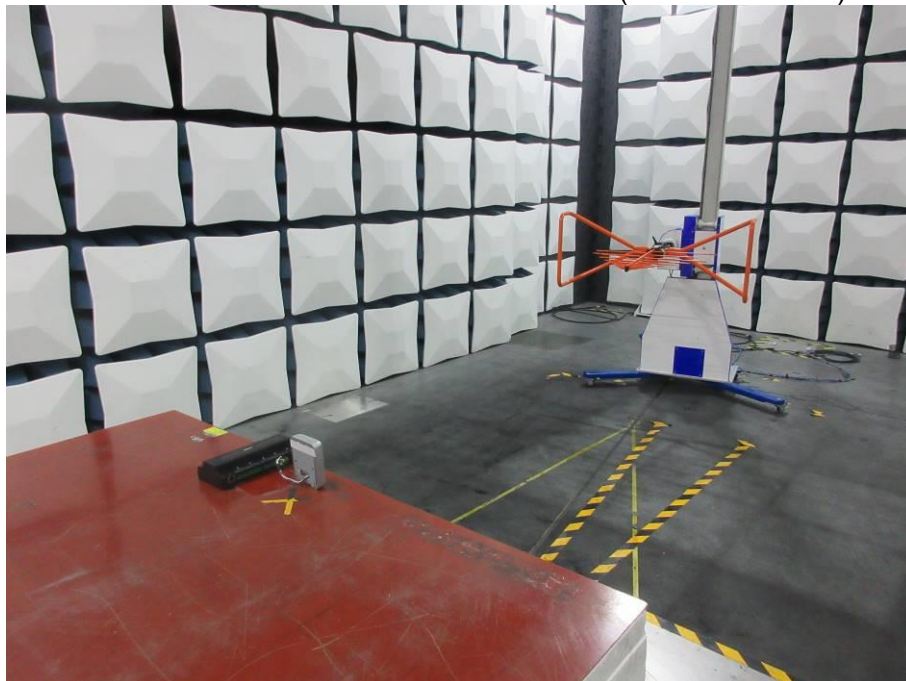

Appendix III

Setup Photographs

RADIATED RF MEASUREMENT SETUP (9kHz ~ 30 MHz)

RADIATED RF MEASUREMENT SETUP (30MHz ~ 1 GHz)

POWERLINE CONDUCTED EMISSIONS MEASUREMENT SETUP