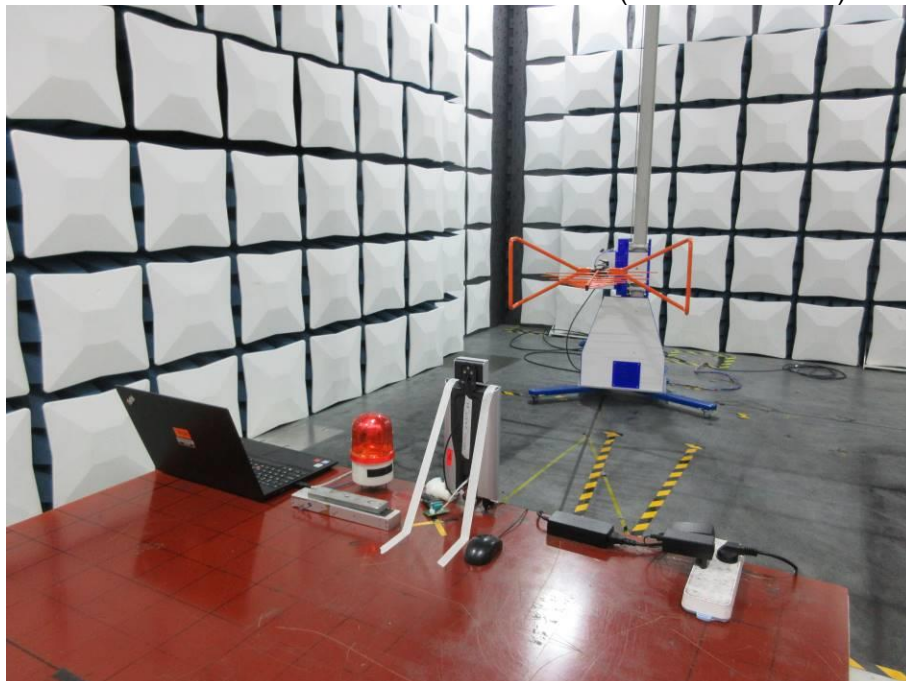

Appendix III

Setup Photographs

RADIATED RF MEASUREMENT SETUP (9KHz ~ 30 MHz)

RADIATED RF MEASUREMENT SETUP (30MHz ~ 1 GHz)

RADIATED RF MEASUREMENT SETUP (ABOVE 1 GHz- X axis)

RADIATED RF MEASUREMENT SETUP (ABOVE 1 GHz- Y axis)

RADIATED RF MEASUREMENT SETUP (ABOVE 1 GHz- Z axis)

POWERLINE CONDUCTED EMISSIONS MEASUREMENT SETUP