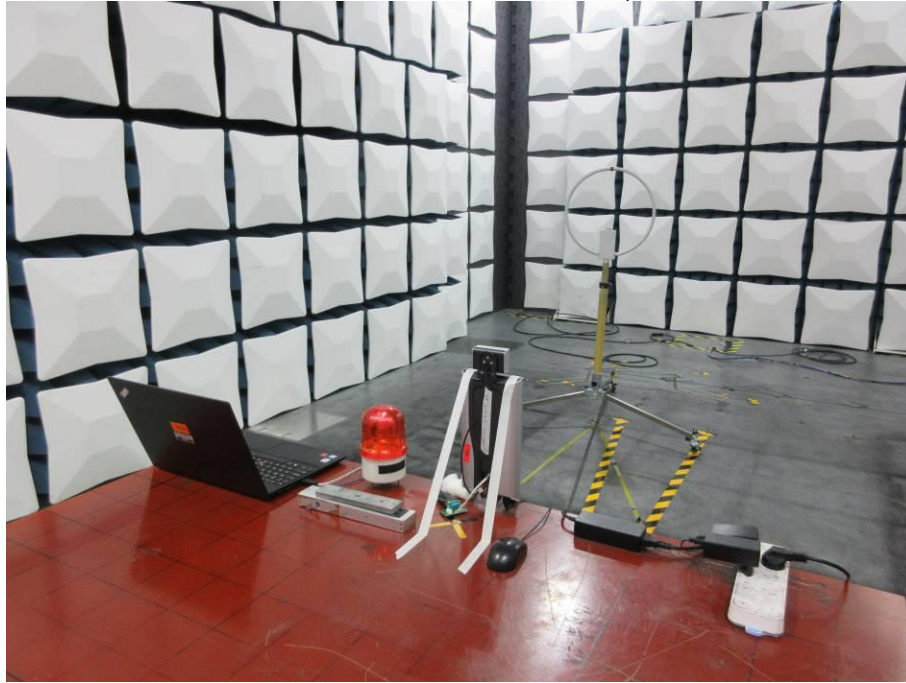

Appendix III

Setup Photographs

RADIATED RF MEASUREMENT SETUP (9KHz ~ 30 MHz)

RADIATED RF MEASUREMENT SETUP (30MHz ~ 1 GHz)

RADIATED RF MEASUREMENT SETUP (ABOVE 1 GHz- X axis)

RADIATED RF MEASUREMENT SETUP (ABOVE 1 GHz- Y axis)

RADIATED RF MEASUREMENT SETUP (ABOVE 1 GHz- Z axis)

POWERLINE CONDUCTED EMISSIONS MEASUREMENT SETUP