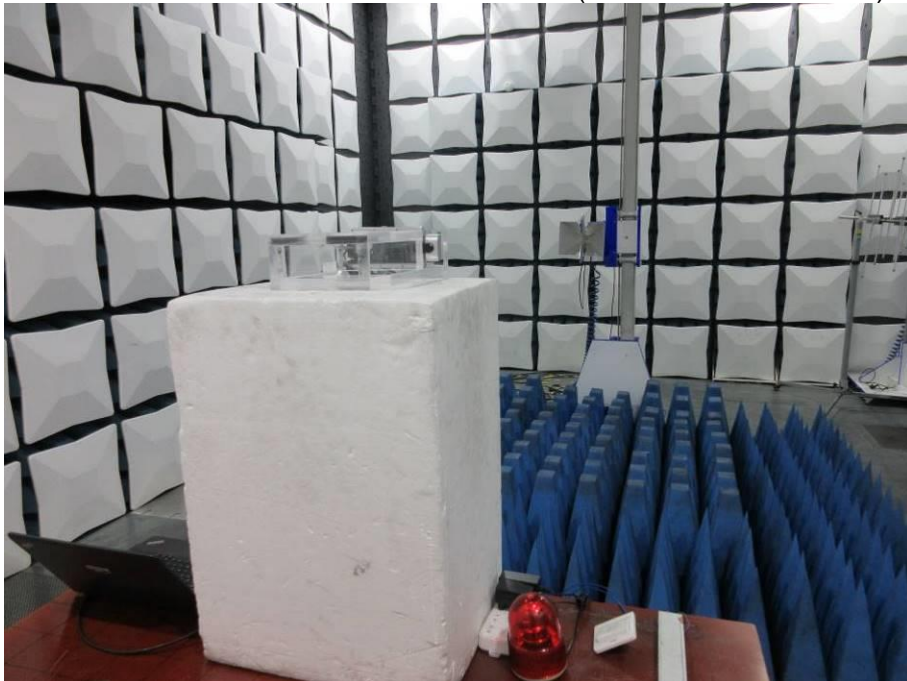

Appendix III

Setup Photographs

RADIATED RF MEASUREMENT SETUP (9KHz ~ 30 MHz)

RADIATED RF MEASUREMENT SETUP (30MHz ~ 1 GHz)

RADIATED RF MEASUREMENT SETUP (ABOVE 1 GHz- X axis)

RADIATED RF MEASUREMENT SETUP (ABOVE 1 GHz- Y axis)

RADIATED RF MEASUREMENT SETUP (ABOVE 1 GHz- Z axis)

POWERLINE CONDUCTED EMISSIONS MEASUREMENT SETUP