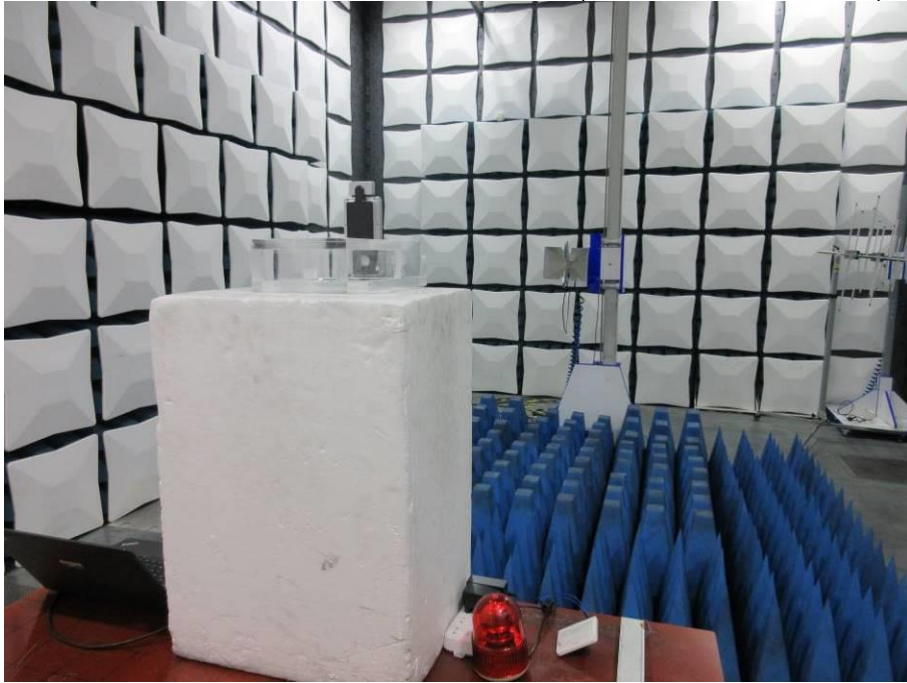

Appendix III

Setup Photographs

RADIATED RF MEASUREMENT SETUP (9KHz ~ 30 MHz)

RADIATED RF MEASUREMENT SETUP (30MHz ~ 1 GHz)

RADIATED RF MEASUREMENT SETUP (ABOVE 1 GHz- X axis)

RADIATED RF MEASUREMENT SETUP (ABOVE 1 GHz- Y axis)

RADIATED RF MEASUREMENT SETUP (ABOVE 1 GHz- Z axis)

POWERLINE CONDUCTED EMISSIONS MEASUREMENT SETUP