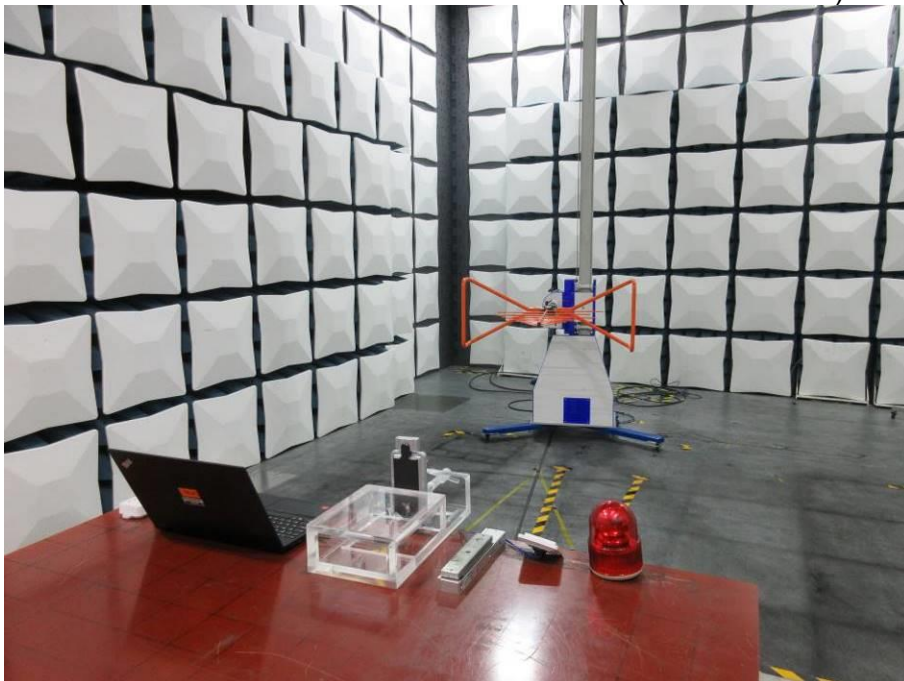

Appendix III

Setup Photographs

RADIATED RF MEASUREMENT SETUP (9KHz ~ 30 MHz)

RADIATED RF MEASUREMENT SETUP (30MHz ~ 1 GHz)

RADIATED RF MEASUREMENT SETUP (ABOVE 1 GHz- X axis)

RADIATED RF MEASUREMENT SETUP (ABOVE 1 GHz- Y axis)

RADIATED RF MEASUREMENT SETUP (ABOVE 1 GHz- Z axis)

POWERLINE CONDUCTED EMISSIONS MEASUREMENT SETUP