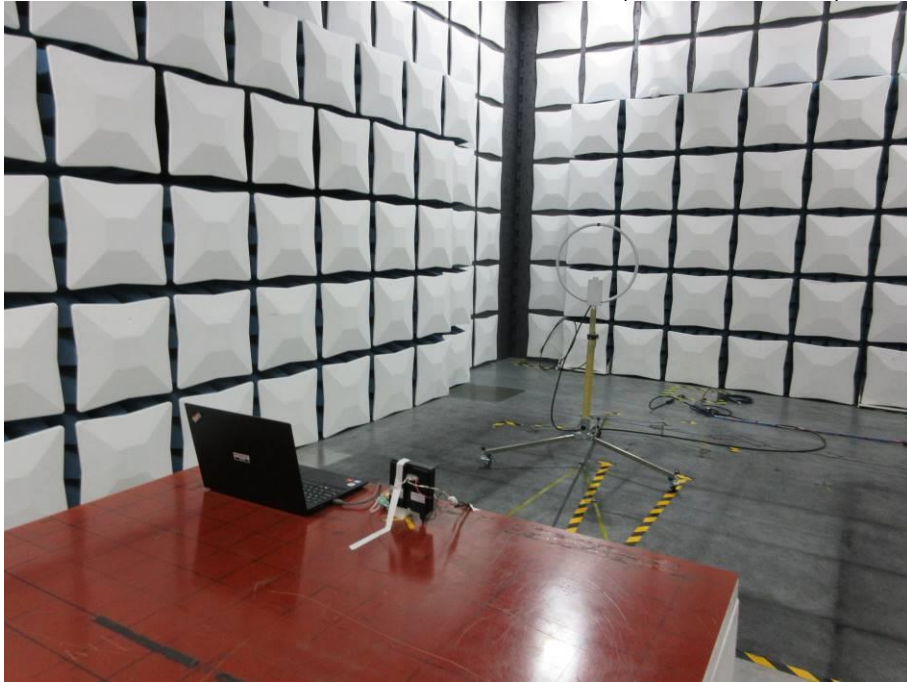

Appendix III

Setup Photographs

RADIATED RF MEASUREMENT SETUP (9KHz ~ 30 MHz)

RADIATED RF MEASUREMENT SETUP (30MHz ~ 1 GHz)

RADIATED RF MEASUREMENT SETUP (ABOVE 1 GHz- X axis)

RADIATED RF MEASUREMENT SETUP (ABOVE 1 GHz- Y axis)

RADIATED RF MEASUREMENT SETUP (ABOVE 1 GHz- Z axis)

POWERLINE CONDUCTED EMISSIONS MEASUREMENT SETUP