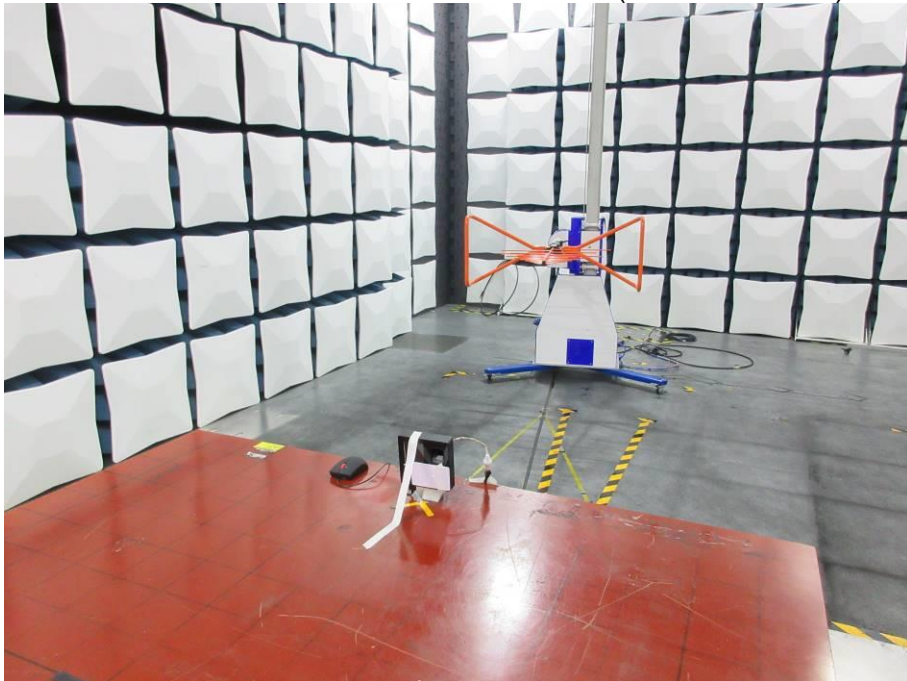

Appendix III

Setup Photographs

RADIATED RF MEASUREMENT SETUP (9KHz ~ 30 MHz)

RADIATED RF MEASUREMENT SETUP (30MHz ~ 1 GHz)

RADIATED RF MEASUREMENT SETUP (ABOVE 1 GHz- X axis)

RADIATED RF MEASUREMENT SETUP (ABOVE 1 GHz- Y axis)

RADIATED RF MEASUREMENT SETUP (ABOVE 1 GHz- Z axis)

POWERLINE CONDUCTED EMISSIONS MEASUREMENT SETUP