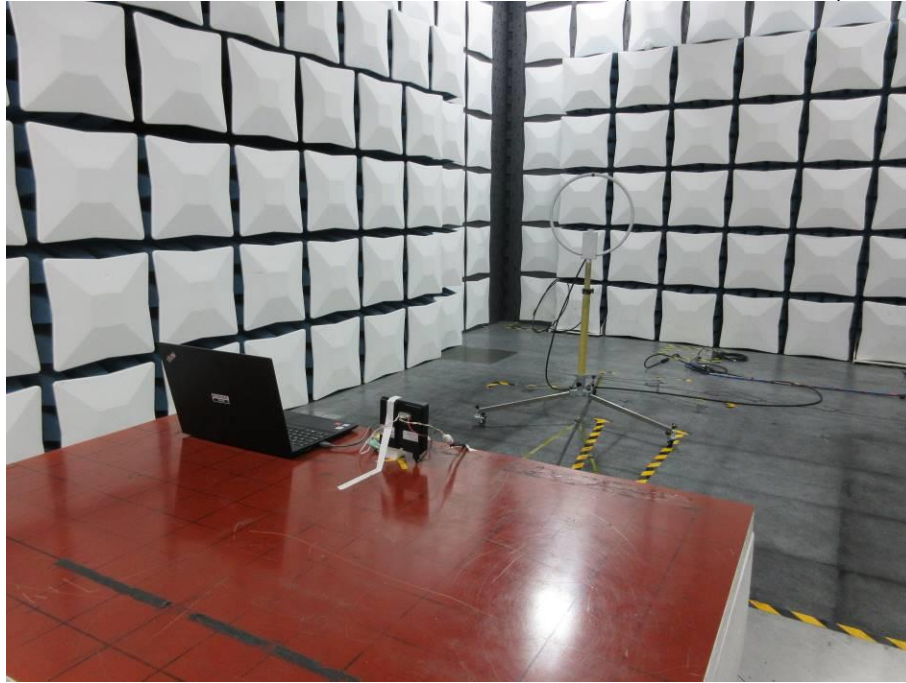

Appendix III

Setup Photographs

RADIATED RF MEASUREMENT SETUP (9KHz ~ 30 MHz)

RADIATED RF MEASUREMENT SETUP (30MHz ~ 1 GHz)

RADIATED RF MEASUREMENT SETUP (ABOVE 1 GHz- X axis)

RADIATED RF MEASUREMENT SETUP (ABOVE 1 GHz- Y axis)

RADIATED RF MEASUREMENT SETUP (ABOVE 1 GHz- Z axis)

POWERLINE CONDUCTED EMISSIONS MEASUREMENT SETUP