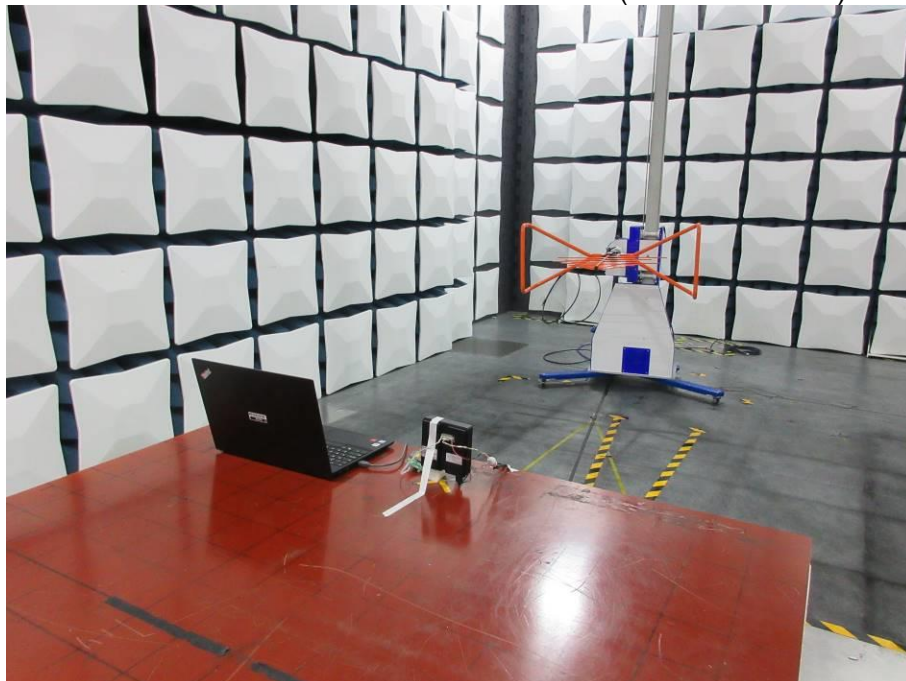

Appendix III

Setup Photographs

RADIATED RF MEASUREMENT SETUP (9KHz ~ 30 MHz)

RADIATED RF MEASUREMENT SETUP (30MHz ~ 1 GHz)

RADIATED RF MEASUREMENT SETUP (ABOVE 1 GHz- X axis)

RADIATED RF MEASUREMENT SETUP (ABOVE 1 GHz- Y axis)

RADIATED RF MEASUREMENT SETUP (ABOVE 1 GHz- Z axis)

POWERLINE CONDUCTED EMISSIONS MEASUREMENT SETUP