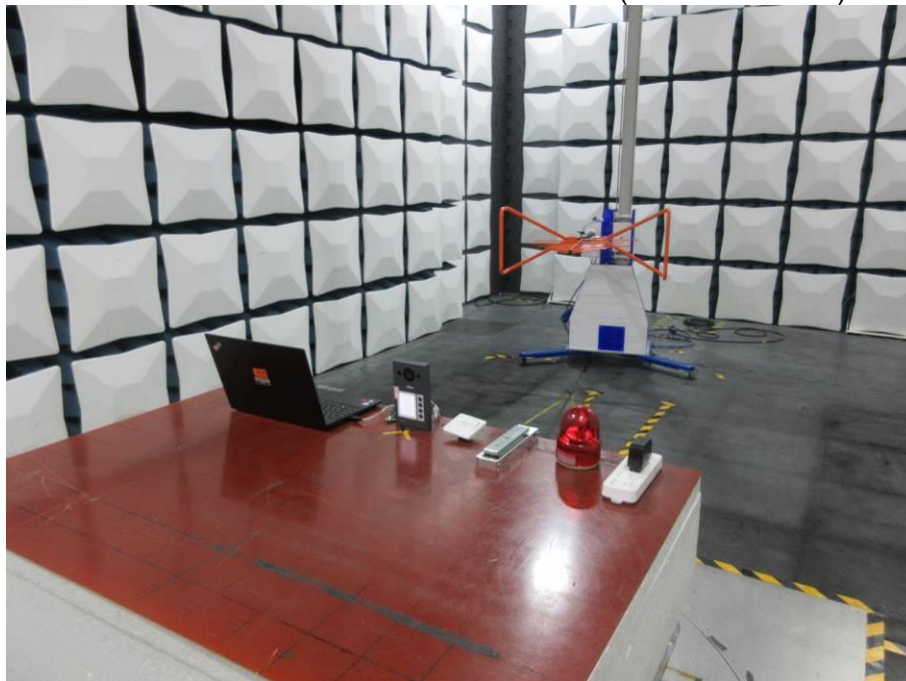

Appendix III

Setup Photographs

RADIATED RF MEASUREMENT SETUP (9kHz ~ 30 MHz)

RADIATED RF MEASUREMENT SETUP (30MHz ~ 1 GHz)

RADIATED RF MEASUREMENT SETUP (ABOVE 1 GHz- X axis)

RADIATED RF MEASUREMENT SETUP (ABOVE 1 GHz- Y axis)

RADIATED RF MEASUREMENT SETUP (ABOVE 1 GHz- Z axis)

POWERLINE CONDUCTED EMISSIONS MEASUREMENT SETUP