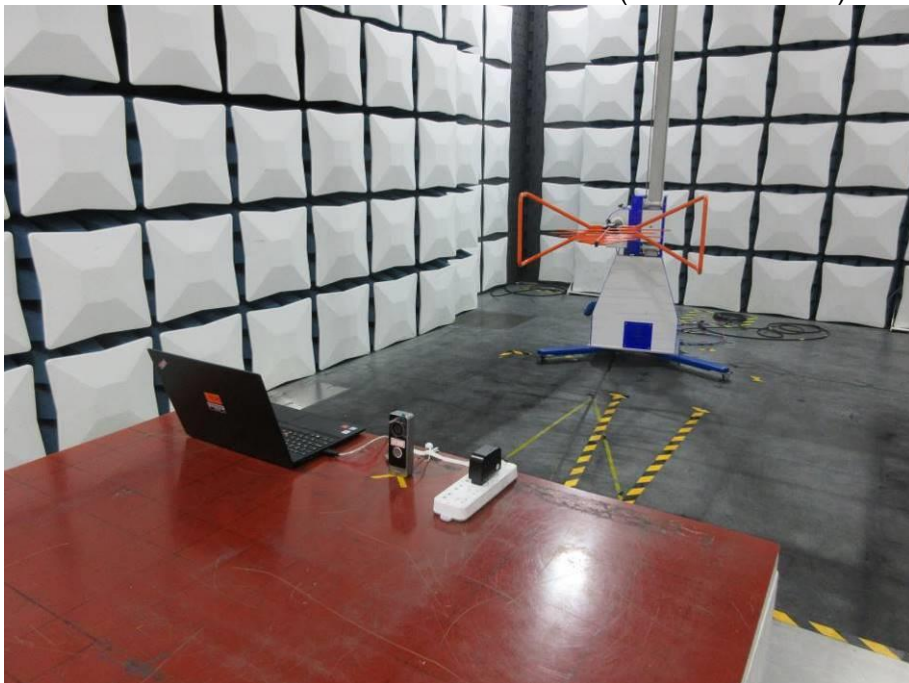

Appendix III

Setup Photographs

RADIATED RF MEASUREMENT SETUP (9kHz ~ 30 MHz)

RADIATED RF MEASUREMENT SETUP (30MHz ~ 1 GHz)

RADIATED RF MEASUREMENT SETUP (ABOVE 1 GHz- X axis)

RADIATED RF MEASUREMENT SETUP (ABOVE 1 GHz- Y axis)

RADIATED RF MEASUREMENT SETUP (ABOVE 1 GHz- Z axis)

POWERLINE CONDUCTED EMISSIONS MEASUREMENT SETUP