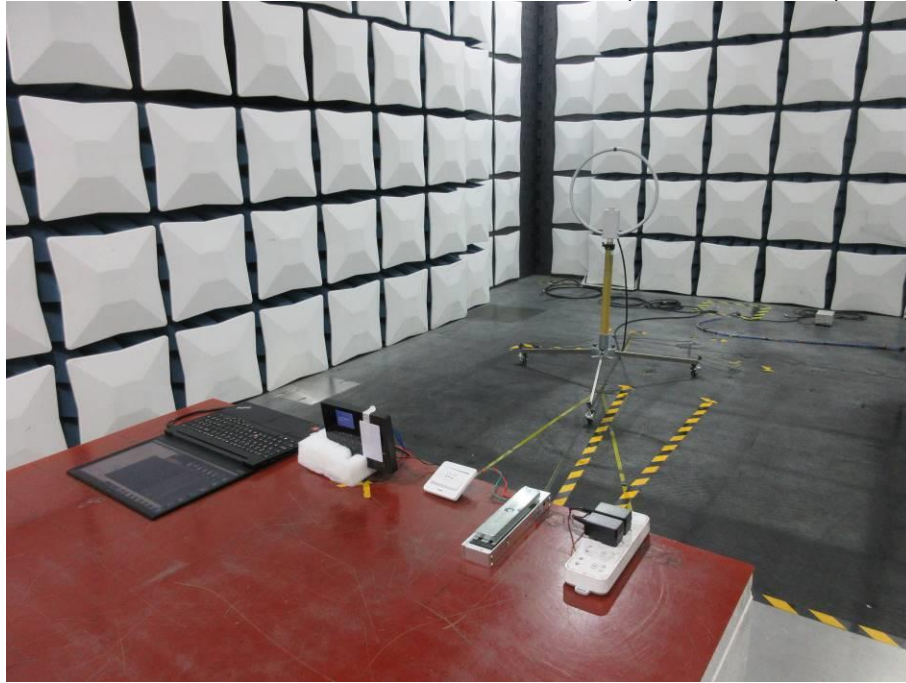

### **Setup Photographs**

RADIATED RF MEASUREMENT SETUP (9kHz ~ 30 MHz)

RADIATED RF MEASUREMENT SETUP (30MHz ~ 1 GHz)

POWERLINE CONDUCTED EMISSIONS MEASUREMENT SETUP