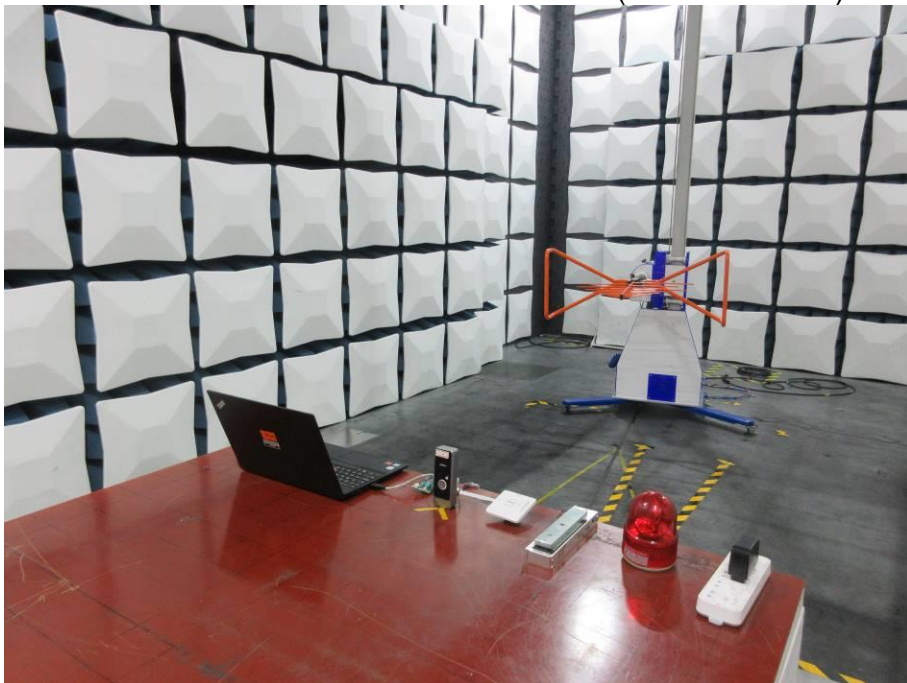

Appendix III

Setup Photographs

RADIATED RF MEASUREMENT SETUP (9kHz ~ 30 MHz)

RADIATED RF MEASUREMENT SETUP (30MHz ~ 1 GHz)

RADIATED RF MEASUREMENT SETUP (ABOVE 1 GHz- X axis)

POWERLINE CONDUCTED EMISSIONS MEASUREMENT SETUP