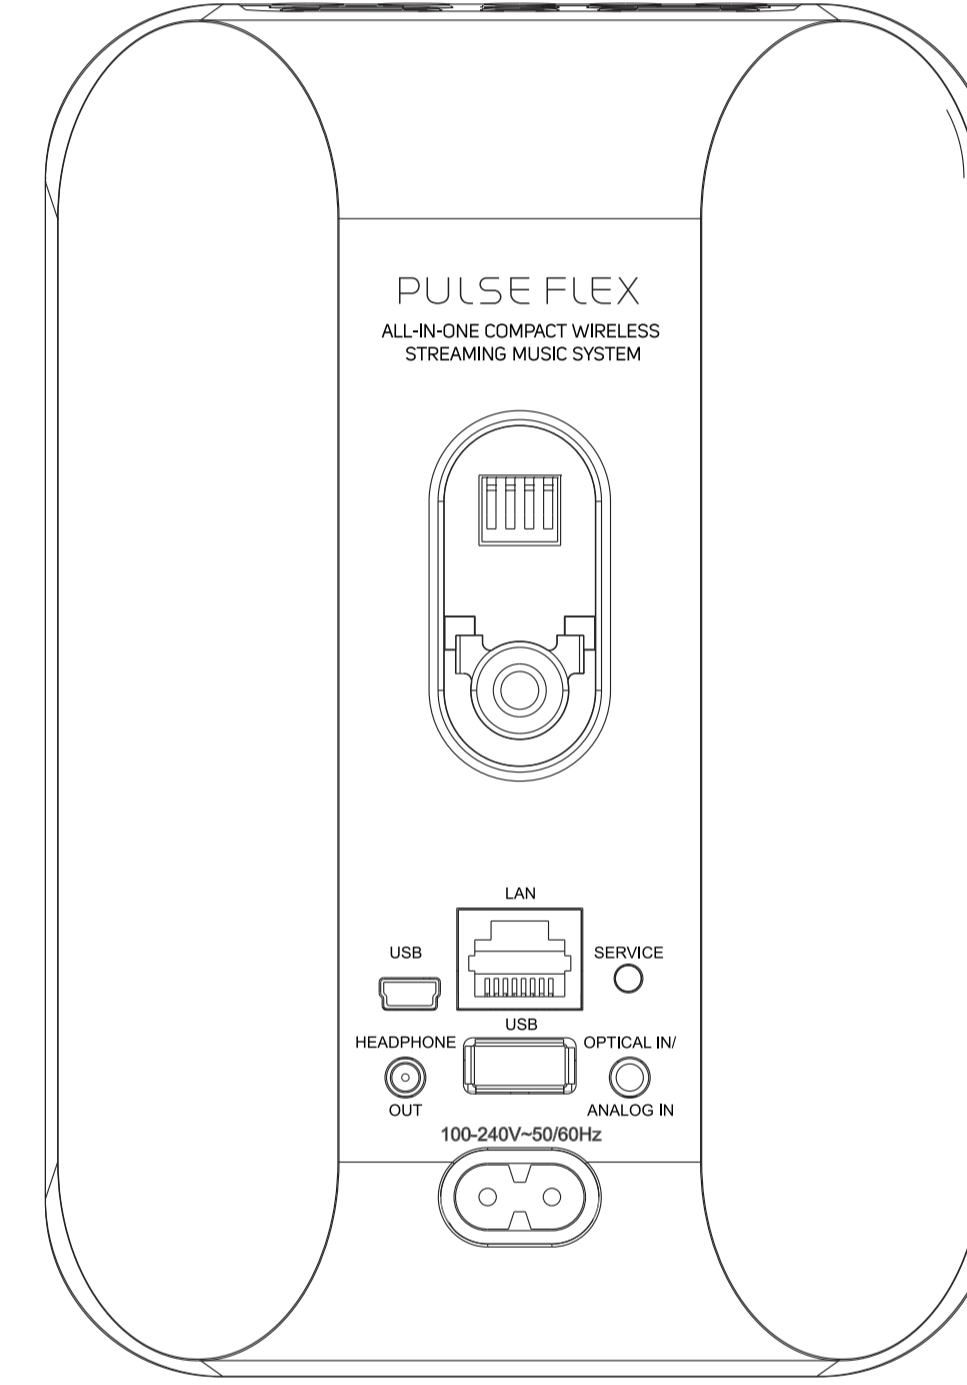

Pulse Flex - Bluesound Logo
R1 | July 2, 2015

Silkscreen Printing Colour for Bluesound logo
Black Version : Pantone 10396C
White Version : Pantone 877C

Pulse Flex - Keys
R1 | July 8, 2015

Laser Etched icons over black painted keys.
Icons to glow, with LED behind

丝印颜色:
喷漆颜色黑色, 丝印颜色Pantone 10396C
喷漆颜色白色, 丝印颜色Pantone 877C

Pulse Flex Rear Artwork
R5 | Aug 31, 2015

Silkscreen Printing Colour
Black Version : Pantone 424C
White Version : Pantone Cool Gray 9C

丝印颜色:
喷漆颜色黑色, 丝印颜色Pantone 424C
喷漆颜色白色, 丝印颜色Pantone cool gray 9C

Pulse Flex Bottom Artwork
R7 | Aug 31, 2015

Silkscreen Printing Colour
Black Version : Pantone 424C
White Version : Pantone Cool Gray 9C

丝印颜色:
喷漆颜色黑色, 丝印颜色Pantone 424C
喷漆颜色白色, 丝印颜色Pantone cool gray 9C

- Revised:
1. 2015.10.20 删除Contains FCC ID IC.....
 2. 2015.11.03 增加CONTAINS: FCC ID: NKR-DNUA93F
CONTAINS: IC: 4441A-DNUA93F
 3. 2016.05.20 将背面及底部的丝印颜色,白色版本丝印颜色由5507更改为cool gray 9C