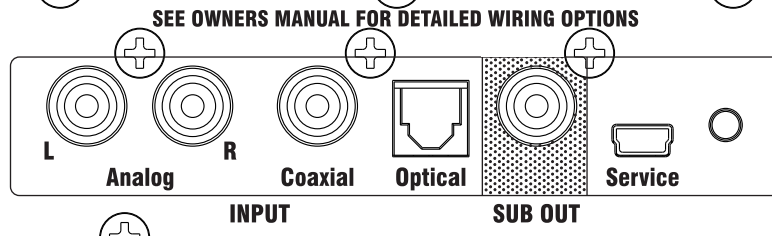

PSB SPEAKERS INTERNATIONAL
633 GRANITE COURT, PICKERING, ON CANADA L1W 3K1
MODEL: ALPHA VS21
POWER RATING: 100-240V ~ 50/60Hz 80 W
Designed And Engineered In Canada. Custom Manufactured In China.

CAUTION
RISK OF ELECTRIC SHOCK
DO NOT OPEN
ATTENTION RISQUE DE CHOC ELECTRIQUE
NE PAS OUVRIR

CAN ICES-3(B)/NMB-3(B)   FCC ID: SVC-PSBVS21   IC:152C-PSBVS21

This device complies with Part 15 of the FCC Rules. Its operation is subject to the following two conditions: (1) This device may not cause harmful interference, and (2) This device must accept any interference received, including interference that may cause undesired operation.

RoHS compliant   <0.5W> STANDBY

CE   N2409

C   SUD   NRTL   US

Text Colour: Pantone PMS 428C