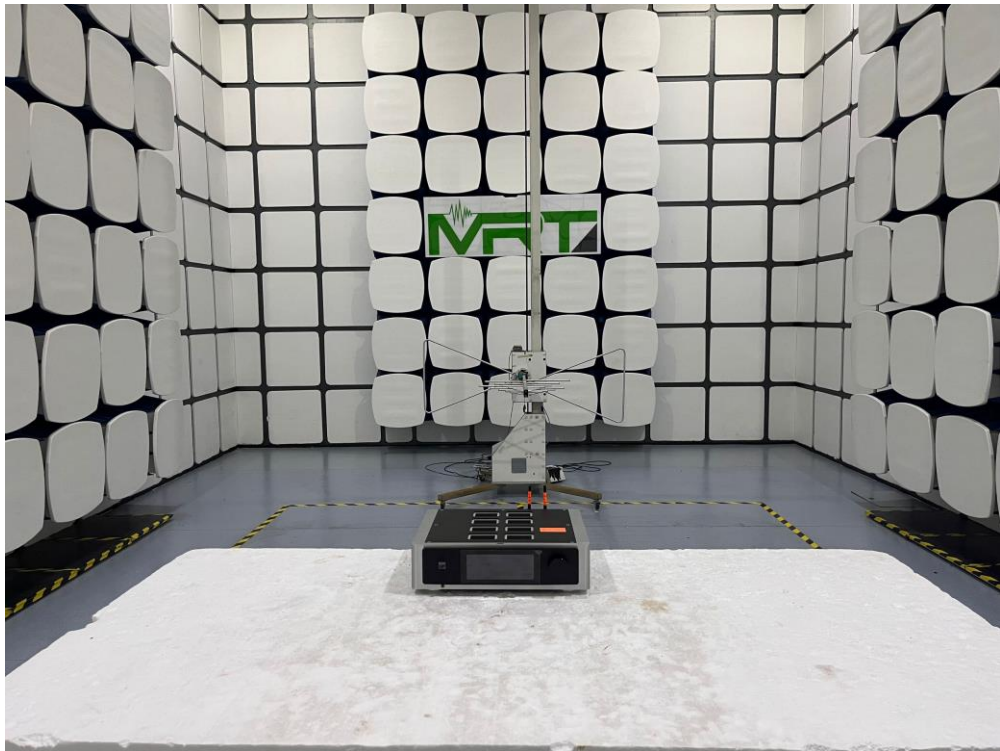

RF Test Setup Photograph

Description: Radiated Spurious Emissions Test Setup for below 30MHz

Description: Radiated Spurious Emissions Test Setup for 30MHz ~ 1GHz

Description: Radiated Spurious Emissions Test Setup for 1GHz ~ 18GHz

Description: Radiated Spurious Emissions Test Setup for above 18GHz

Description: Front View of Conducted Emissions Test Setup

Description: Back View of Conducted Emission Test Setup