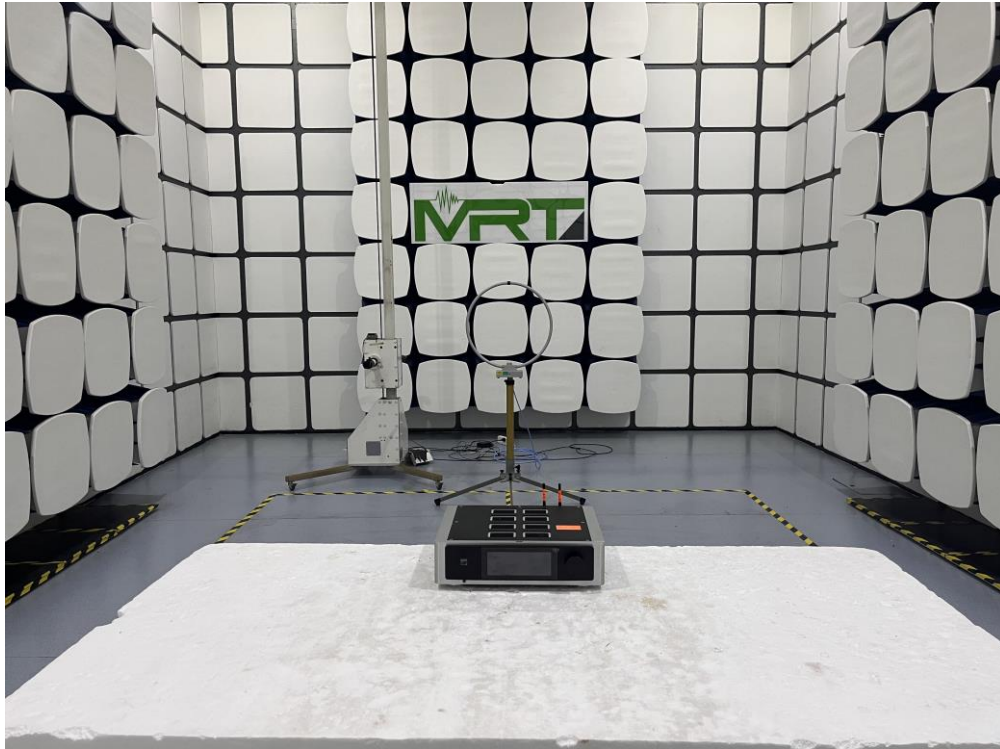

RF Test Setup Photograph

Description: Radiated Spurious Emissions Test Setup for below 30MHz

Description: Radiated Spurious Emissions Test Setup for 30MHz ~ 1GHz

Description: Radiated Spurious Emissions Test Setup for 1GHz ~ 18GHz

Description: Radiated Spurious Emissions Test Setup for above 18GHz

Description: Front View of Conducted Emissions Test Setup

Description: Back View of Conducted Emission Test Setup