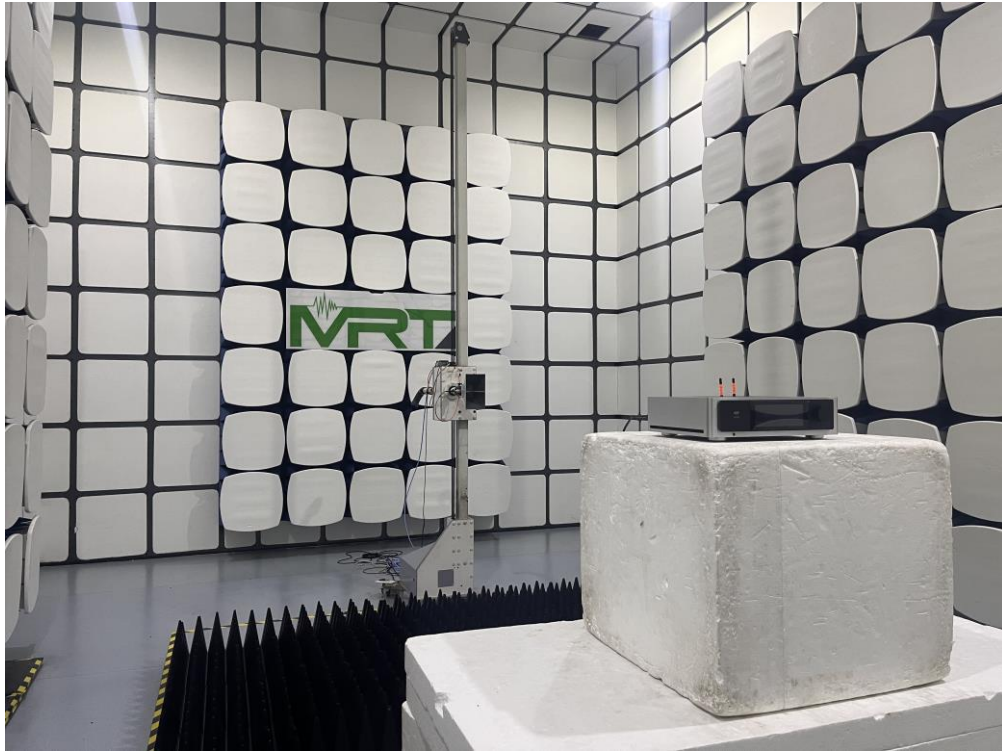

RF Test Setup Photograph

Description: Radiated Spurious Emissions Test Setup for below 30MHz

Description: Radiated Spurious Emissions Test Setup for 30MHz ~ 1GHz

Description: Radiated Spurious Emissions Test Setup for 1GHz ~ 18GHz

Description: Radiated Spurious Emissions Test Setup for above 18GHz

Description: Front View of Conducted Emissions Test Setup

Description: Back View of Conducted Emission Test Setup