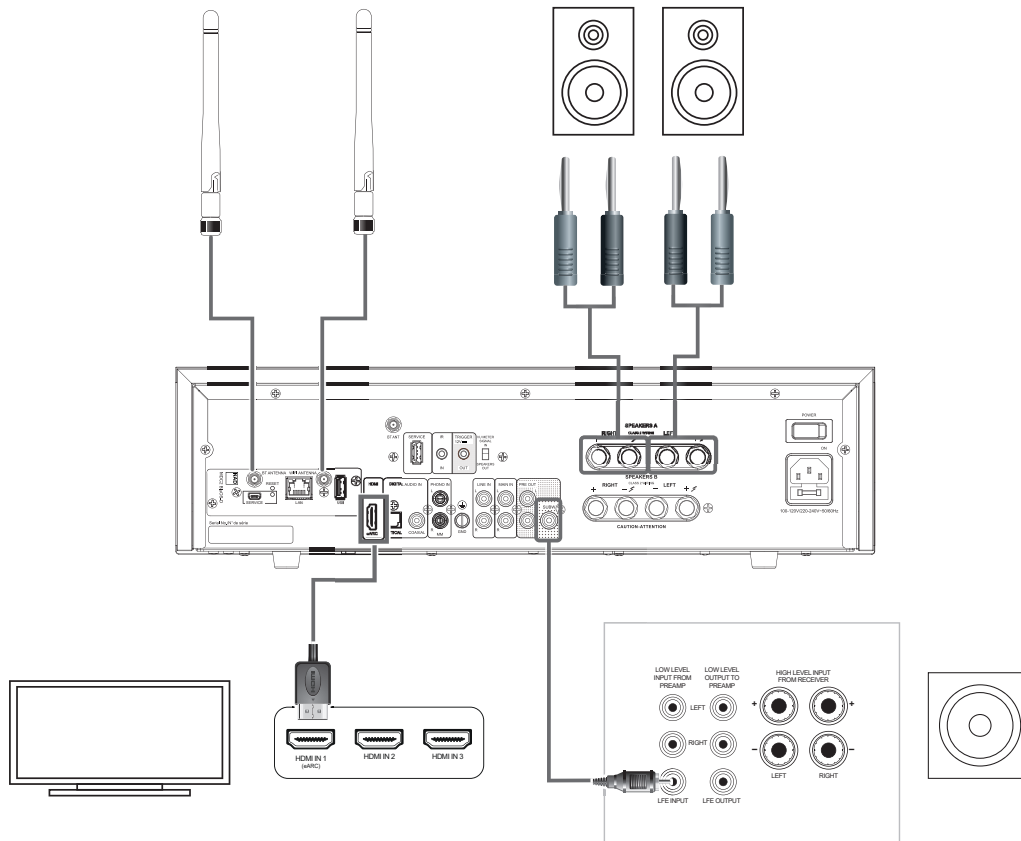

NAD C 3050 LE Stereophonic Amplifier

Quick Setup Guide

NOTE

Download the latest C 3050 LE Owner's manual from the Manuals/Downloads tab of nadelectronics.com/product/C-3050-LE-Stereophonic-Amplifier

DOWNLOAD

BluOS CONTROLLER APP

The BluOS Controller App for Apple iOS devices, Android devices, Kindle Fire and Windows or Mac desktops are available for download from their respective App stores.

Launch the BluOS Controller App to configure the BluOS Source of your C 3050 LE. After successfully integrating and setting up the BluOS Source, you can now enjoy and explore everything from your streaming music services, internet radio stations, networked music collections and favorites with quick and easy single-search discovery.

For further support regarding BluOS and other functions and features of your C 3050 LE, visit support.nadelectronics.com

1.