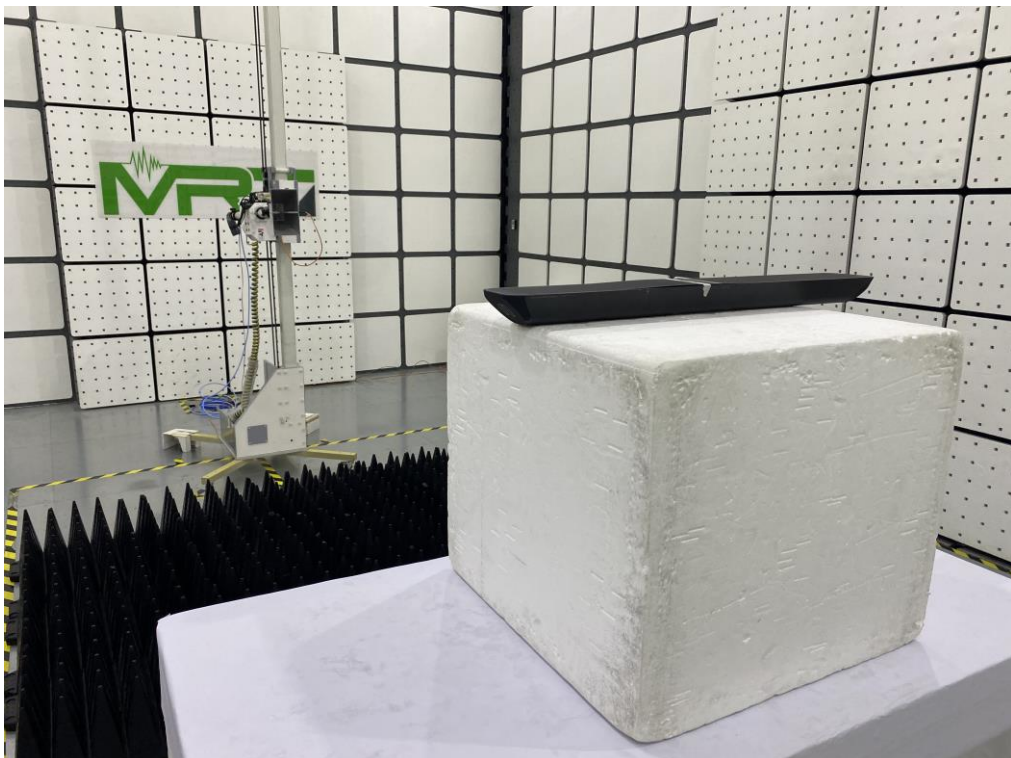

Test Setup Photo

Description: Front View of Conducted Emission Test Setup for Power Port

Description: Back View of Conducted Emission Test Setup for Power Port

Description: Radiated Spurious Emission Test Setup for Below 1GHz

Description: Radiated Spurious Emission Test Setup for Above 1GHz

Description: Conducted Test Setup

Description: DFS Test Setup