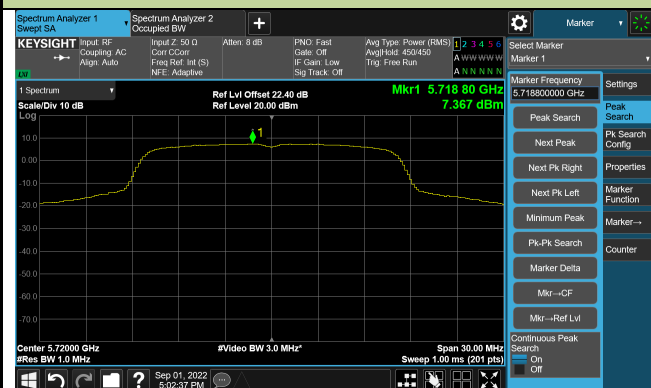

802.11a Power Spectral Density

Channel 36 (5180MHz)

Channel 44 (5220MHz)

Channel 48 (5240MHz)

Channel 52 (5260MHz)

Channel 60 (5300MHz)

Channel 64 (5320MHz)

802.11a Power Spectral Density

Channel 100 (5500MHz)

Channel 116 (5580MHz)

Channel 120 (5600MHz)

Channel 140 (5700MHz)

Channel 144(5720MHz)

Channel 149 (5745MHz)

802.11ac-VHT20 Power Spectral Density

Channel 36 (5180MHz)

Channel 44 (5220MHz)

Channel 48 (5240MHz)

Channel 52 (5260MHz)

Channel 60 (5300MHz)

Channel 64 (5320MHz)

802.11ac-VHT20 Power Spectral Density

Channel 100 (5500MHz)

Channel 116 (5580MHz)