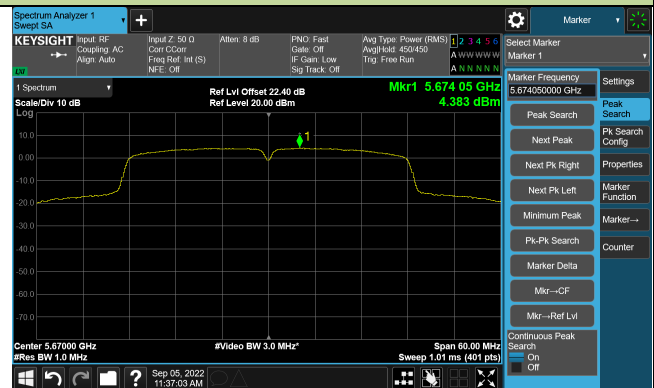

Channel 120 (5600MHz)

Channel 140 (5700MHz)

Channel 144(5720MHz)

Channel 149 (5745MHz)

802.11ac-VHT40 Power Spectral Density

Channel 38 (5190MHz)

Channel 46 (5230MHz)

Channel 54 (5270MHz)

Channel 62 (5310MHz)

Channel 102 (5510MHz)

Channel 110 (5550MHz)

802.11ac-VHT40 Power Spectral Density

Channel 118 (5590MHz)

Channel 134 (5670MHz)

Channel 142(5710MHz)

Channel 151 (5755MHz)

Channel 159 (5795MHz)