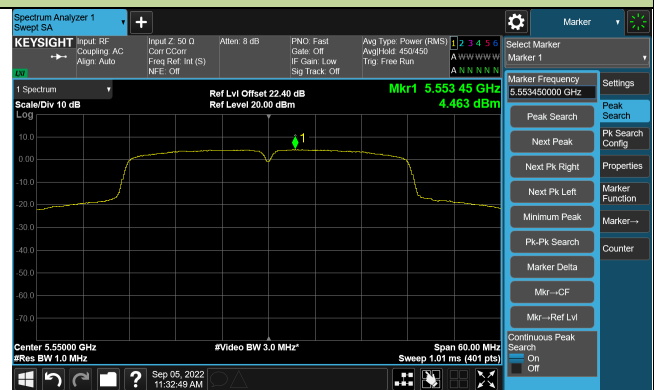

Channel 44 (5220MHz)

Channel 48 (5240MHz)

Channel 52 (5260MHz)

Channel 60 (5300MHz)

Channel 64 (5320MHz)

802.11ac-VHT20 Power Spectral Density

Channel 100 (5500MHz)

Channel 116 (5580MHz)

Channel 120 (5600MHz)

Channel 140 (5700MHz)

Channel 144(5720MHz)

Channel 149 (5745MHz)

802.11ac-VHT40 Power Spectral Density

Channel 38 (5190MHz)

Channel 46 (5230MHz)

Channel 54 (5270MHz)

Channel 62 (5310MHz)

Channel 102 (5510MHz)

Channel 110 (5550MHz)

802.11ac-VHT40 Power Spectral Density

Channel 118 (5590MHz)

Channel 134 (5670MHz)

Channel 142(5710MHz)

Channel 151 (5755MHz)