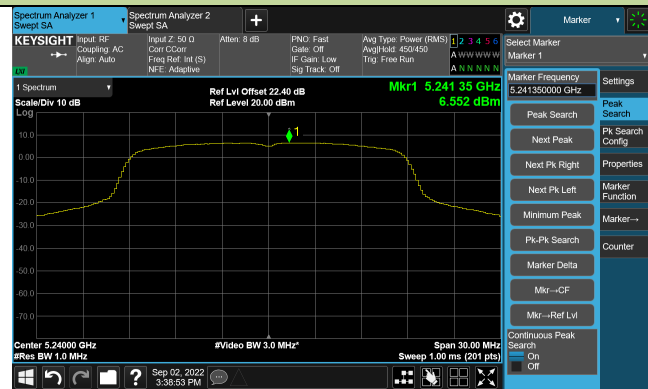

802.11a Power Spectral Density

Channel 36 (5180MHz)

Channel 44 (5220MHz)

Channel 48 (5240MHz)

Channel 52 (5260MHz)

Channel 60 (5300MHz)

Channel 64 (5320MHz)

802.11a Power Spectral Density

Channel 100 (5500MHz)

Channel 116 (5580MHz)

Channel 120 (5600MHz)

Channel 140 (5700MHz)

Channel 144(5720MHz)

Channel 149 (5745MHz)

802.11ac-VHT20 Power Spectral Density

Channel 36 (5180MHz)

Channel 44 (5220MHz)

Channel 48 (5240MHz)

Channel 52 (5260MHz)

Channel 60 (5300MHz)

Channel 64 (5320MHz)

802.11ac-VHT20 Power Spectral Density

Channel 100 (5500MHz)

Channel 116 (5580MHz)