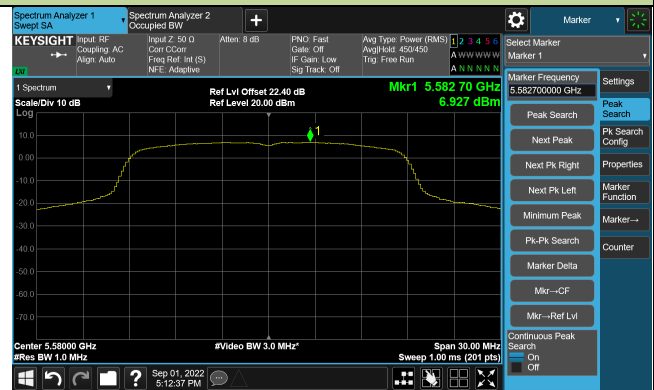

Channel 44 (5220MHz)

Channel 48 (5240MHz)

Channel 52 (5260MHz)

Channel 60 (5300MHz)

Channel 64 (5320MHz)

802.11ac-VHT20 Power Spectral Density

Channel 100 (5500MHz)

Channel 116 (5580MHz)

Channel 120 (5600MHz)

Channel 140 (5700MHz)

Channel 144(5720MHz)

Channel 149 (5745MHz)

802.11ac-VHT40 Power Spectral Density

Channel 38 (5190MHz)

Channel 46 (5230MHz)

Channel 54 (5270MHz)