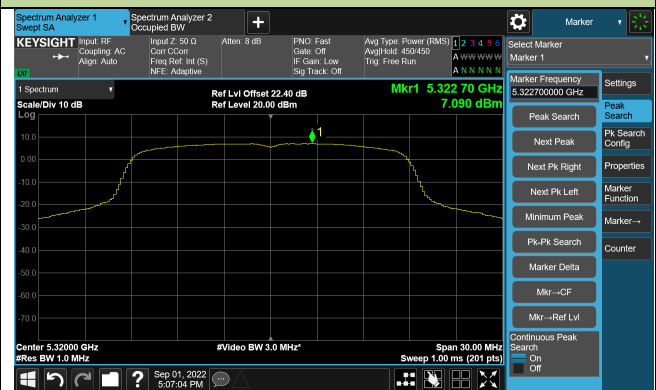

Channel 44 (5220MHz)

Channel 48 (5240MHz)

Channel 52 (5260MHz)

Channel 60 (5300MHz)

Channel 64 (5320MHz)

802.11ac-VHT20 Power Spectral Density

Channel 100 (5500MHz)

Channel 116 (5580MHz)

Channel 120 (5600MHz)

Channel 140 (5700MHz)

Channel 144(5720MHz)

Channel 149 (5745MHz)

802.11ac-VHT40 Power Spectral Density

Channel 38 (5190MHz)

Channel 46 (5230MHz)

Channel 54 (5270MHz)