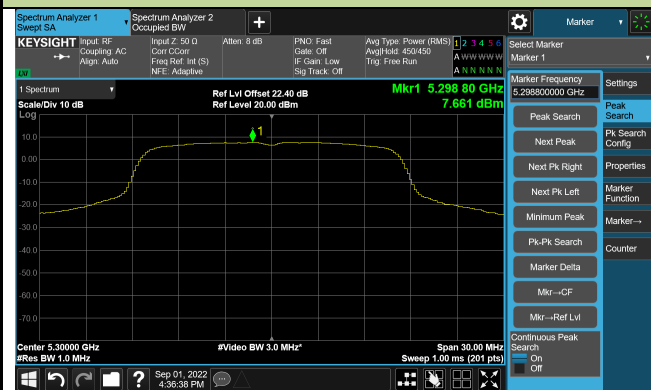

802.11a Power Spectral Density

Channel 36 (5180MHz)

Channel 44 (5220MHz)

Channel 48 (5240MHz)

Channel 52 (5260MHz)

Channel 60 (5300MHz)

Channel 64 (5320MHz)

802.11a Power Spectral Density

Channel 100 (5500MHz)

Channel 116 (5580MHz)

Channel 120 (5600MHz)

Channel 140 (5700MHz)

Channel 144(5720MHz)

Channel 149 (5745MHz)

802.11ac-VHT20 Power Spectral Density

Channel 36 (5180MHz)