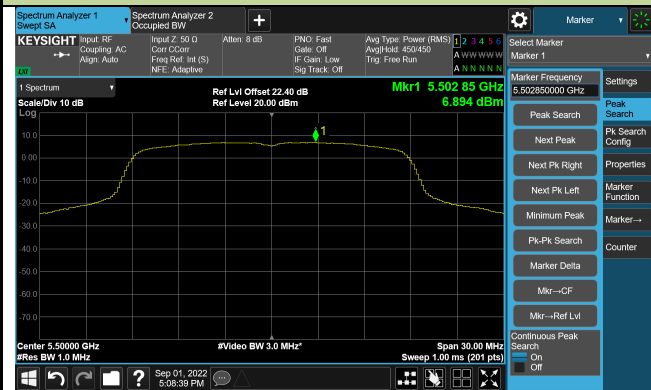

Channel 44 (5220MHz)

Channel 48 (5240MHz)

Channel 52 (5260MHz)

Channel 60 (5300MHz)

Channel 64 (5320MHz)

802.11ac-VHT20 Power Spectral Density

Channel 100 (5500MHz)

Channel 116 (5580MHz)

Channel 120 (5600MHz)

Channel 140 (5700MHz)

Channel 144(5720MHz)

Channel 149 (5745MHz)

802.11ac-VHT40 Power Spectral Density

Channel 38 (5190MHz)

Channel 46 (5230MHz)

Channel 54 (5270MHz)