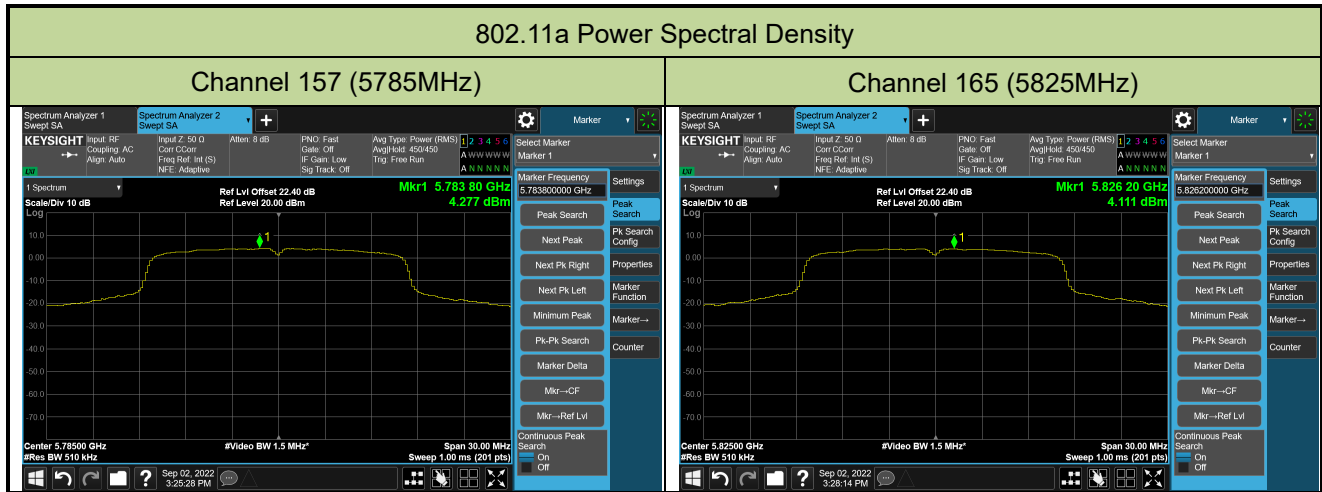

802.11a Power Spectral Density

Channel 36 (5180MHz)

Channel 44 (5220MHz)

Channel 48 (5240MHz)

Channel 52 (5260MHz)

Channel 60 (5300MHz)

Channel 64 (5320MHz)

802.11a Power Spectral Density

Channel 100 (5500MHz)

Channel 116 (5580MHz)

Channel 120 (5600MHz)

Channel 140 (5700MHz)

Channel 144(5720MHz)

Channel 149 (5745MHz)

802.11ac-VHT20 Power Spectral Density

Channel 36 (5180MHz)

Channel 44 (5220MHz)

Channel 48 (5240MHz)

Channel 52 (5260MHz)

Channel 60 (5300MHz)

Channel 64 (5320MHz)

802.11ac-VHT20 Power Spectral Density

Channel 100 (5500MHz)

Channel 116 (5580MHz)