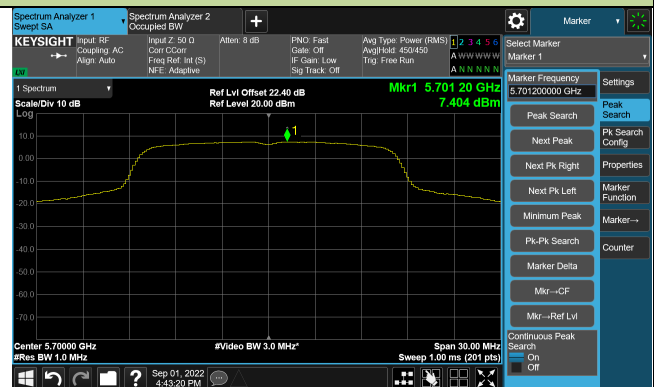

Channel 100 (5500MHz)

Channel 116 (5580MHz)

Channel 120 (5600MHz)

Channel 140 (5700MHz)

Channel 144(5720MHz)

Channel 149 (5745MHz)

802.11ac-VHT20 Power Spectral Density

Channel 36 (5180MHz)

Channel 44 (5220MHz)

Channel 48 (5240MHz)

Channel 52 (5260MHz)

Channel 60 (5300MHz)

Channel 64 (5320MHz)

802.11ac-VHT20 Power Spectral Density

Channel 100 (5500MHz)

Channel 116 (5580MHz)