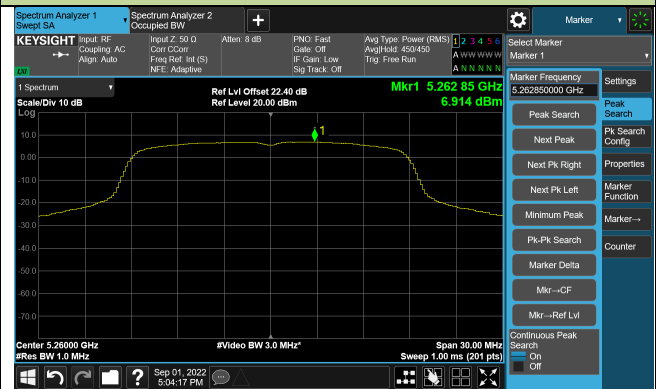

Channel 100 (5500MHz)

Channel 116 (5580MHz)

Channel 120 (5600MHz)

Channel 140 (5700MHz)

Channel 144(5720MHz)

Channel 149 (5745MHz)

802.11ac-VHT20 Power Spectral Density

Channel 36 (5180MHz)

Channel 44 (5220MHz)

Channel 48 (5240MHz)

Channel 52 (5260MHz)

Channel 60 (5300MHz)

Channel 64 (5320MHz)

802.11ac-VHT20 Power Spectral Density

Channel 100 (5500MHz)

Channel 116 (5580MHz)