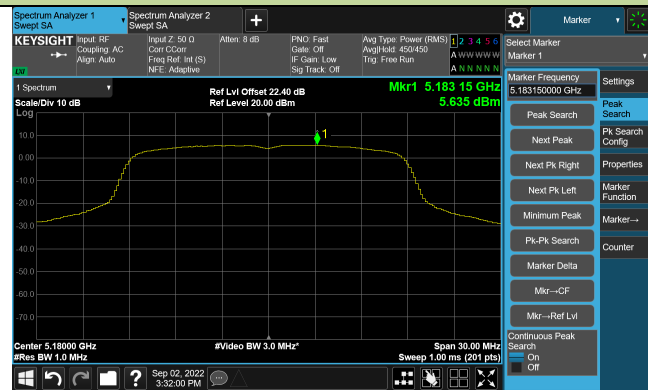

Channel 100 (5500MHz)

Channel 116 (5580MHz)

Channel 120 (5600MHz)

Channel 140 (5700MHz)

Channel 144(5720MHz)

Channel 149 (5745MHz)

802.11ac-VHT20 Power Spectral Density

Channel 36 (5180MHz)

Channel 44 (5220MHz)

Channel 48 (5240MHz)

Channel 52 (5260MHz)

Channel 60 (5300MHz)

Channel 64 (5320MHz)

802.11ac-VHT20 Power Spectral Density

Channel 100 (5500MHz)

Channel 116 (5580MHz)