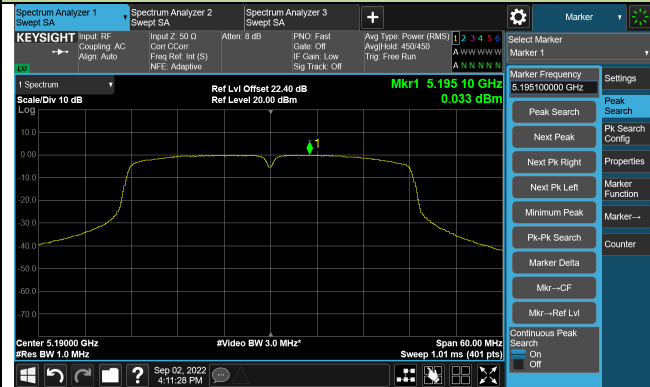

Channel 120 (5600MHz)

Channel 140 (5700MHz)

Channel 144(5720MHz)

Channel 149 (5745MHz)

802.11ac-VHT40 Power Spectral Density

Channel 38 (5190MHz)

Channel 46 (5230MHz)

Channel 54 (5270MHz)

Channel 62 (5310MHz)

Channel 102 (5510MHz)

Channel 110 (5550MHz)

802.11ac-VHT40 Power Spectral Density

Channel 118 (5590MHz)

Channel 134 (5670MHz)

Channel 142(5710MHz)

Channel 151 (5755MHz)