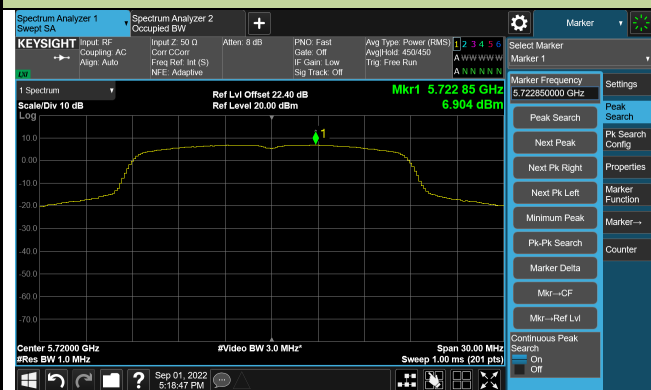

Channel 44 (5220MHz)

Channel 48 (5240MHz)

Channel 52 (5260MHz)

Channel 60 (5300MHz)

Channel 64 (5320MHz)

802.11ac-VHT20 Power Spectral Density

Channel 100 (5500MHz)

Channel 116 (5580MHz)

Channel 120 (5600MHz)

Channel 140 (5700MHz)

Channel 144(5720MHz)

Channel 149 (5745MHz)

802.11ac-VHT40 Power Spectral Density

Channel 38 (5190MHz)

Channel 46 (5230MHz)

Channel 54 (5270MHz)