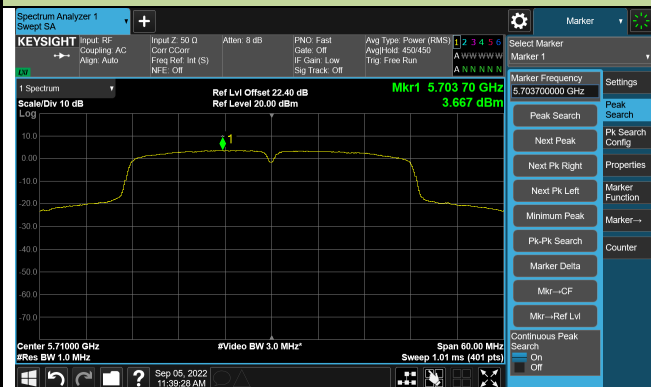

Channel 120 (5600MHz)

Channel 140 (5700MHz)

Channel 144(5720MHz)

Channel 149 (5745MHz)

802.11ac-VHT40 Power Spectral Density

Channel 38 (5190MHz)

Channel 46 (5230MHz)

Channel 54 (5270MHz)

Channel 62 (5310MHz)

Channel 102 (5510MHz)

Channel 110 (5550MHz)

802.11ac-VHT40 Power Spectral Density

Channel 118 (5590MHz)

Channel 134 (5670MHz)

Channel 142(5710MHz)

Channel 151 (5755MHz)

Channel 159 (5795MHz)