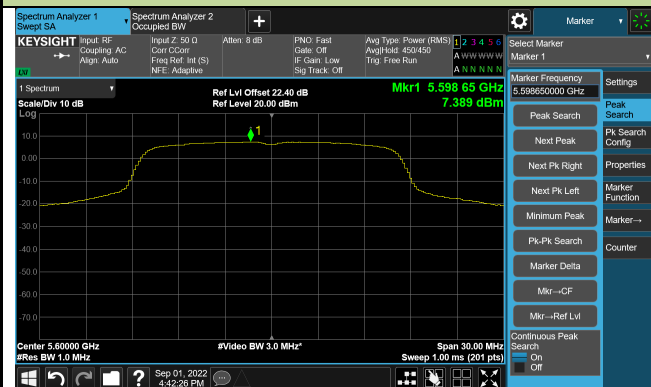

802.11a Power Spectral Density

Channel 36 (5180MHz)

Channel 44 (5220MHz)

Channel 48 (5240MHz)

Channel 52 (5260MHz)

Channel 60 (5300MHz)

Channel 64 (5320MHz)

802.11a Power Spectral Density

Channel 100 (5500MHz)

Channel 116 (5580MHz)

Channel 120 (5600MHz)

Channel 140 (5700MHz)

Channel 144(5720MHz)

Channel 149 (5745MHz)

802.11ac-VHT20 Power Spectral Density

Channel 36 (5180MHz)