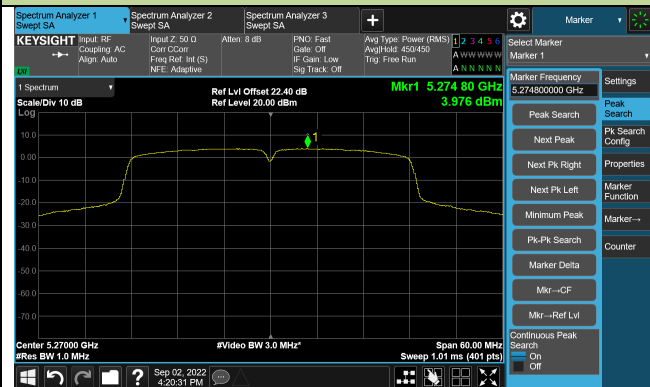

Channel 44 (5220MHz)

Channel 48 (5240MHz)

Channel 52 (5260MHz)

Channel 60 (5300MHz)

Channel 64 (5320MHz)

802.11ac-VHT20 Power Spectral Density

Channel 100 (5500MHz)

Channel 116 (5580MHz)

Channel 120 (5600MHz)

Channel 140 (5700MHz)

Channel 144(5720MHz)

Channel 149 (5745MHz)

802.11ac-VHT40 Power Spectral Density

Channel 38 (5190MHz)

Channel 46 (5230MHz)

Channel 54 (5270MHz)

Channel 62 (5310MHz)

Channel 102 (5510MHz)

Channel 110 (5550MHz)

802.11ac-VHT40 Power Spectral Density

Channel 118 (5590MHz)

Channel 134 (5670MHz)

Channel 142(5710MHz)

Channel 151 (5755MHz)