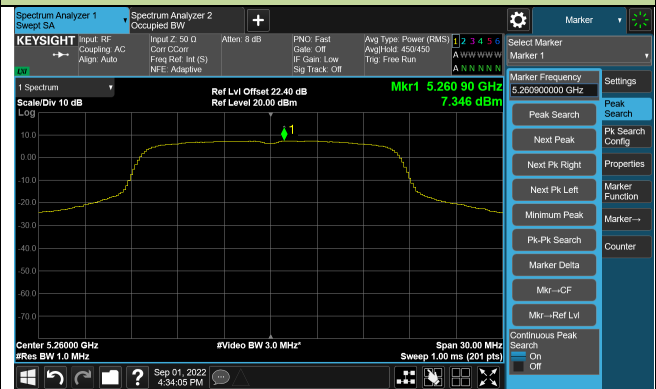

802.11a Power Spectral Density

Channel 36 (5180MHz)

Channel 44 (5220MHz)

Channel 48 (5240MHz)

Channel 52 (5260MHz)

Channel 60 (5300MHz)

Channel 64 (5320MHz)

802.11a Power Spectral Density

Channel 100 (5500MHz)

Channel 116 (5580MHz)

Channel 120 (5600MHz)

Channel 140 (5700MHz)

Channel 144(5720MHz)

Channel 149 (5745MHz)

802.11ac-VHT20 Power Spectral Density

Channel 36 (5180MHz)