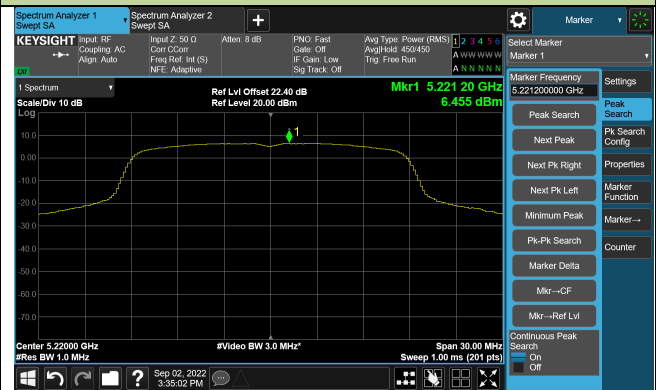

Channel 100 (5500MHz)

Channel 116 (5580MHz)

Channel 120 (5600MHz)

Channel 140 (5700MHz)

Channel 144(5720MHz)

Channel 149 (5745MHz)

802.11ac-VHT20 Power Spectral Density

Channel 36 (5180MHz)

Channel 44 (5220MHz)

Channel 48 (5240MHz)

Channel 52 (5260MHz)

Channel 60 (5300MHz)

Channel 64 (5320MHz)

802.11ac-VHT20 Power Spectral Density

Channel 100 (5500MHz)

Channel 116 (5580MHz)