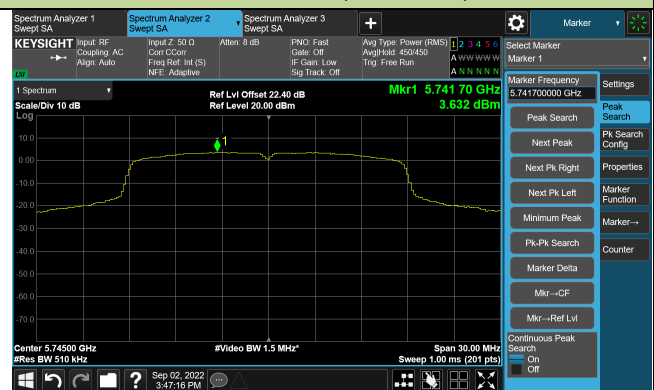

Channel 44 (5220MHz)

Channel 48 (5240MHz)

Channel 52 (5260MHz)

Channel 60 (5300MHz)

Channel 64 (5320MHz)

802.11ac-VHT20 Power Spectral Density

Channel 100 (5500MHz)

Channel 116 (5580MHz)

Channel 120 (5600MHz)

Channel 140 (5700MHz)

Channel 144(5720MHz)

Channel 149 (5745MHz)

802.11ac-VHT40 Power Spectral Density

Channel 38 (5190MHz)

Channel 46 (5230MHz)

Channel 54 (5270MHz)

Channel 62 (5310MHz)

Channel 102 (5510MHz)

Channel 110 (5550MHz)

802.11ac-VHT40 Power Spectral Density

Channel 118 (5590MHz)

Channel 134 (5670MHz)

Channel 142(5710MHz)

Channel 151 (5755MHz)

Channel 159 (5795MHz)