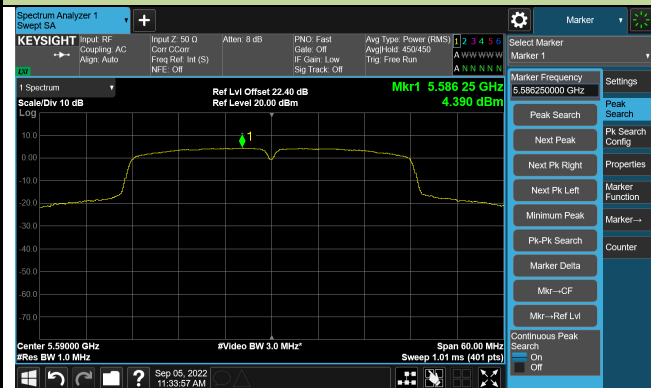

Channel 120 (5600MHz)

Channel 140 (5700MHz)

Channel 144(5720MHz)

Channel 149 (5745MHz)

802.11ac-VHT40 Power Spectral Density

Channel 38 (5190MHz)

Channel 46 (5230MHz)

Channel 54 (5270MHz)

Channel 62 (5310MHz)

Channel 102 (5510MHz)

Channel 110 (5550MHz)

802.11ac-VHT40 Power Spectral Density

Channel 118 (5590MHz)

Channel 134 (5670MHz)

Channel 142(5710MHz)

Channel 151 (5755MHz)

Channel 159 (5795MHz)