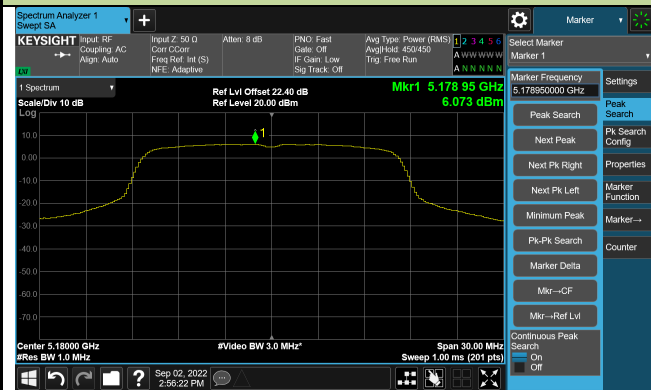

802.11a Power Spectral Density

Channel 36 (5180MHz)

Channel 44 (5220MHz)

Channel 48 (5240MHz)

Channel 52 (5260MHz)

Channel 60 (5300MHz)

Channel 64 (5320MHz)

802.11a Power Spectral Density

Channel 100 (5500MHz)

Channel 116 (5580MHz)

Channel 120 (5600MHz)

Channel 140 (5700MHz)

Channel 144(5720MHz)

Channel 149 (5745MHz)

802.11ac-VHT20 Power Spectral Density

Channel 36 (5180MHz)