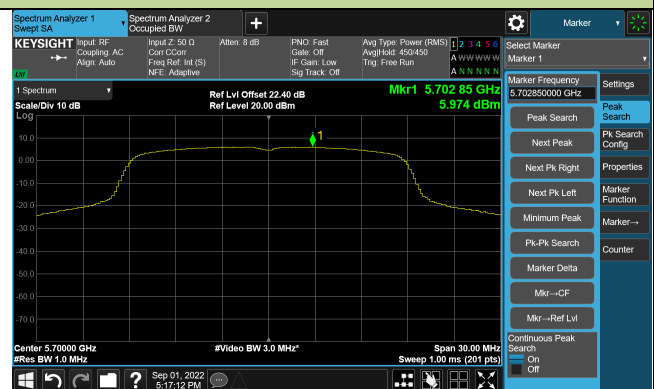

Channel 44 (5220MHz)

Channel 48 (5240MHz)

Channel 52 (5260MHz)

Channel 60 (5300MHz)

Channel 64 (5320MHz)

802.11ac-VHT20 Power Spectral Density

Channel 100 (5500MHz)

Channel 116 (5580MHz)

Channel 120 (5600MHz)

Channel 140 (5700MHz)

Channel 144(5720MHz)

Channel 149 (5745MHz)

802.11ac-VHT40 Power Spectral Density

Channel 38 (5190MHz)

Channel 46 (5230MHz)

Channel 54 (5270MHz)