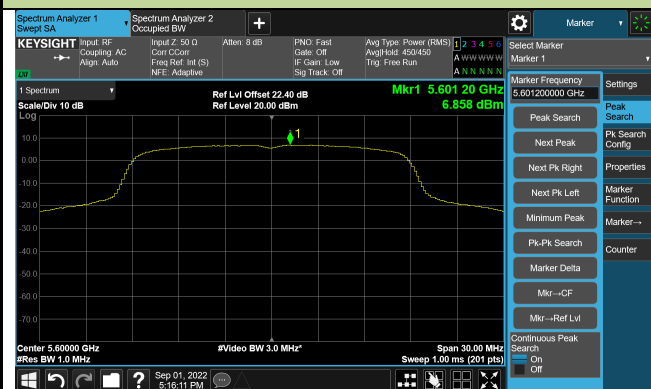

Channel 44 (5220MHz)

Channel 48 (5240MHz)

Channel 52 (5260MHz)

Channel 60 (5300MHz)

Channel 64 (5320MHz)

802.11ac-VHT20 Power Spectral Density

Channel 100 (5500MHz)

Channel 116 (5580MHz)

Channel 120 (5600MHz)

Channel 140 (5700MHz)

Channel 144(5720MHz)

Channel 149 (5745MHz)

802.11ac-VHT40 Power Spectral Density

Channel 38 (5190MHz)

Channel 46 (5230MHz)

Channel 54 (5270MHz)