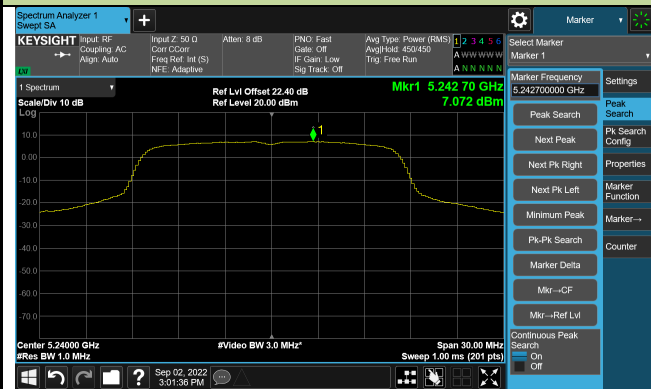

802.11a Power Spectral Density

Channel 36 (5180MHz)

Channel 44 (5220MHz)

Channel 48 (5240MHz)

Channel 52 (5260MHz)

Channel 60 (5300MHz)

Channel 64 (5320MHz)

802.11a Power Spectral Density

Channel 100 (5500MHz)

Channel 116 (5580MHz)

Channel 120 (5600MHz)

Channel 140 (5700MHz)

Channel 144(5720MHz)

Channel 149 (5745MHz)

802.11ac-VHT20 Power Spectral Density

Channel 36 (5180MHz)

Channel 44 (5220MHz)

Channel 48 (5240MHz)

Channel 52 (5260MHz)

Channel 60 (5300MHz)

Channel 64 (5320MHz)

802.11ac-VHT20 Power Spectral Density

Channel 100 (5500MHz)

Channel 116 (5580MHz)