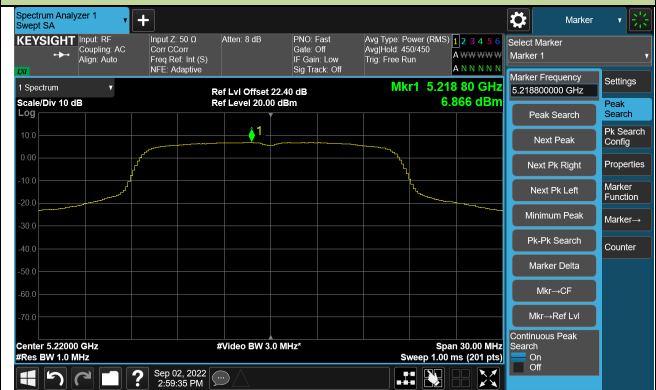

802.11a Power Spectral Density

Channel 36 (5180MHz)

Channel 44 (5220MHz)

Channel 48 (5240MHz)

Channel 52 (5260MHz)

Channel 60 (5300MHz)

Channel 64 (5320MHz)

802.11a Power Spectral Density

Channel 100 (5500MHz)

Channel 116 (5580MHz)

Channel 120 (5600MHz)

Channel 140 (5700MHz)

Channel 144(5720MHz)

Channel 149 (5745MHz)

802.11ac-VHT20 Power Spectral Density

Channel 36 (5180MHz)