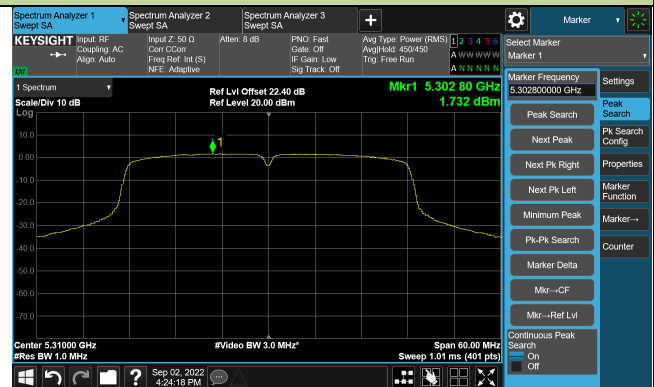

Channel 44 (5220MHz)

Channel 48 (5240MHz)

Channel 52 (5260MHz)

Channel 60 (5300MHz)

Channel 64 (5320MHz)

802.11ac-VHT20 Power Spectral Density

Channel 100 (5500MHz)

Channel 116 (5580MHz)

Channel 120 (5600MHz)

Channel 140 (5700MHz)

Channel 144(5720MHz)

Channel 149 (5745MHz)

802.11ac-VHT40 Power Spectral Density

Channel 38 (5190MHz)

Channel 46 (5230MHz)

Channel 54 (5270MHz)

Channel 62 (5310MHz)

Channel 102 (5510MHz)

Channel 110 (5550MHz)

802.11ac-VHT40 Power Spectral Density

Channel 118 (5590MHz)

Channel 134 (5670MHz)

Channel 142(5710MHz)

Channel 151 (5755MHz)