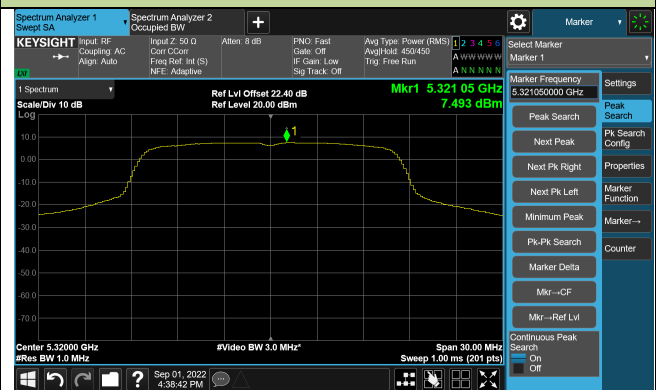

802.11a Power Spectral Density

Channel 36 (5180MHz)

Channel 44 (5220MHz)

Channel 48 (5240MHz)

Channel 52 (5260MHz)

Channel 60 (5300MHz)

Channel 64 (5320MHz)

802.11a Power Spectral Density

Channel 100 (5500MHz)

Channel 116 (5580MHz)

Channel 120 (5600MHz)

Channel 140 (5700MHz)

Channel 144(5720MHz)

Channel 149 (5745MHz)

802.11ac-VHT20 Power Spectral Density

Channel 36 (5180MHz)