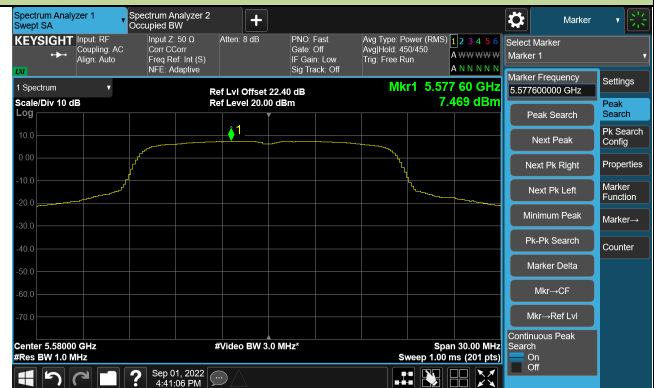

802.11a Power Spectral Density

Channel 36 (5180MHz)

Channel 44 (5220MHz)

Channel 48 (5240MHz)

Channel 52 (5260MHz)

Channel 60 (5300MHz)

Channel 64 (5320MHz)

802.11a Power Spectral Density

Channel 100 (5500MHz)

Channel 116 (5580MHz)

Channel 120 (5600MHz)

Channel 140 (5700MHz)

Channel 144(5720MHz)

Channel 149 (5745MHz)

802.11ac-VHT20 Power Spectral Density

Channel 36 (5180MHz)

Channel 44 (5220MHz)

Channel 48 (5240MHz)

Channel 52 (5260MHz)

Channel 60 (5300MHz)

Channel 64 (5320MHz)

802.11ac-VHT20 Power Spectral Density

Channel 100 (5500MHz)

Channel 116 (5580MHz)