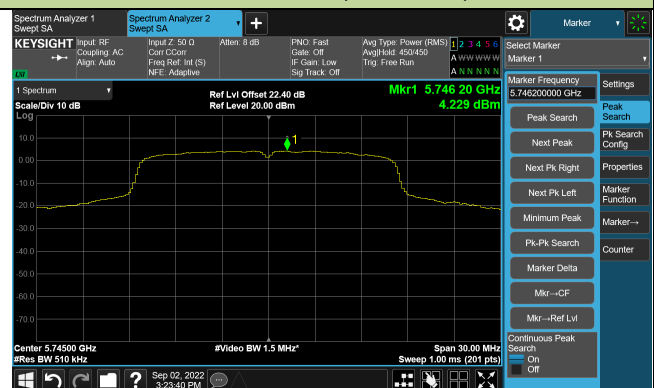

802.11a Power Spectral Density

Channel 36 (5180MHz)

Channel 44 (5220MHz)

Channel 48 (5240MHz)

Channel 52 (5260MHz)

Channel 60 (5300MHz)

Channel 64 (5320MHz)

802.11a Power Spectral Density

Channel 100 (5500MHz)

Channel 116 (5580MHz)

Channel 120 (5600MHz)

Channel 140 (5700MHz)

Channel 144(5720MHz)

Channel 149 (5745MHz)

802.11ac-VHT20 Power Spectral Density

Channel 36 (5180MHz)

Channel 44 (5220MHz)

Channel 48 (5240MHz)

Channel 52 (5260MHz)

Channel 60 (5300MHz)

Channel 64 (5320MHz)

802.11ac-VHT20 Power Spectral Density

Channel 100 (5500MHz)

Channel 116 (5580MHz)