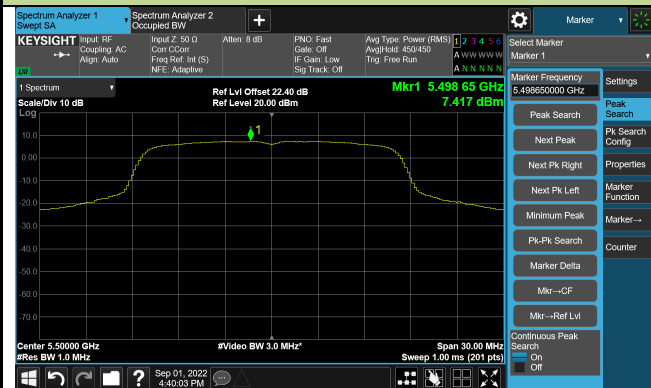

802.11a Power Spectral Density

Channel 36 (5180MHz)

Channel 44 (5220MHz)

Channel 48 (5240MHz)

Channel 52 (5260MHz)

Channel 60 (5300MHz)

Channel 64 (5320MHz)

802.11a Power Spectral Density

Channel 100 (5500MHz)

Channel 116 (5580MHz)

Channel 120 (5600MHz)

Channel 140 (5700MHz)

Channel 144(5720MHz)

Channel 149 (5745MHz)

802.11ac-VHT20 Power Spectral Density

Channel 36 (5180MHz)