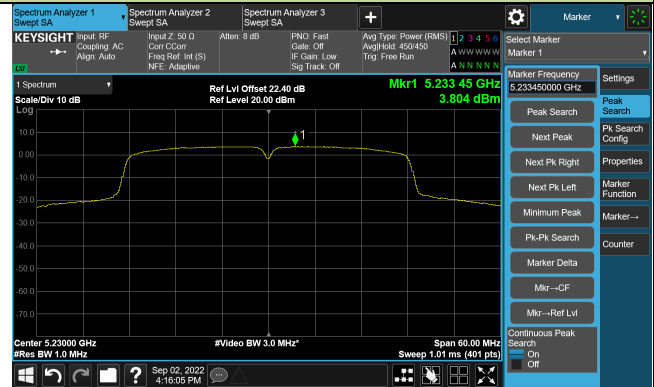

Channel 44 (5220MHz)

Channel 48 (5240MHz)

Channel 52 (5260MHz)

Channel 60 (5300MHz)

Channel 64 (5320MHz)

802.11ac-VHT20 Power Spectral Density

Channel 100 (5500MHz)

Channel 116 (5580MHz)

Channel 120 (5600MHz)

Channel 140 (5700MHz)

Channel 144(5720MHz)

Channel 149 (5745MHz)

802.11ac-VHT40 Power Spectral Density

Channel 38 (5190MHz)

Channel 46 (5230MHz)

Channel 54 (5270MHz)

Channel 62 (5310MHz)

Channel 102 (5510MHz)

Channel 110 (5550MHz)

802.11ac-VHT40 Power Spectral Density

Channel 118 (5590MHz)

Channel 134 (5670MHz)

Channel 142(5710MHz)

Channel 151 (5755MHz)