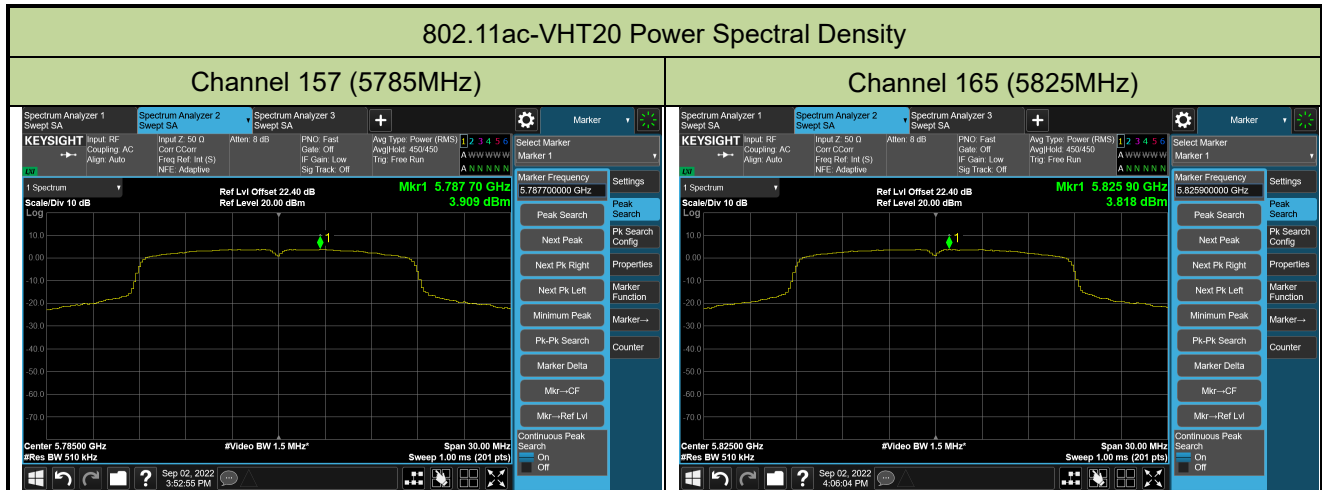

Channel 44 (5220MHz)

Channel 48 (5240MHz)

Channel 52 (5260MHz)

Channel 60 (5300MHz)

Channel 64 (5320MHz)

802.11ac-VHT20 Power Spectral Density

Channel 100 (5500MHz)

Channel 116 (5580MHz)

Channel 120 (5600MHz)

Channel 140 (5700MHz)

Channel 144(5720MHz)

Channel 149 (5745MHz)

802.11ac-VHT40 Power Spectral Density

Channel 38 (5190MHz)

Channel 46 (5230MHz)

Channel 54 (5270MHz)

Channel 62 (5310MHz)

Channel 102 (5510MHz)

Channel 110 (5550MHz)

802.11ac-VHT40 Power Spectral Density

Channel 118 (5590MHz)

Channel 134 (5670MHz)

Channel 142(5710MHz)

Channel 151 (5755MHz)

Channel 159 (5795MHz)