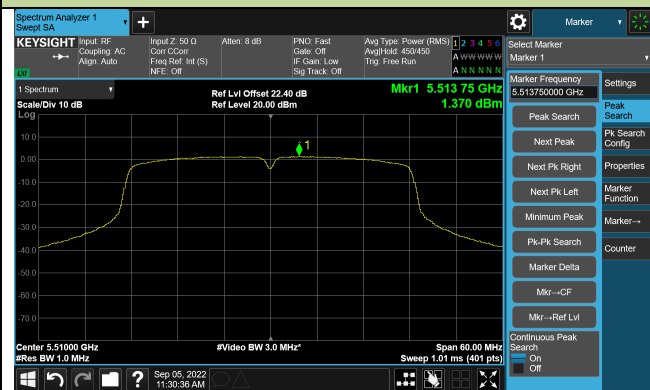

Channel 120 (5600MHz)

Channel 140 (5700MHz)

Channel 144(5720MHz)

Channel 149 (5745MHz)

802.11ac-VHT40 Power Spectral Density

Channel 38 (5190MHz)

Channel 46 (5230MHz)

Channel 54 (5270MHz)

Channel 62 (5310MHz)

Channel 102 (5510MHz)

Channel 110 (5550MHz)

802.11ac-VHT40 Power Spectral Density

Channel 118 (5590MHz)

Channel 134 (5670MHz)

Channel 142(5710MHz)

Channel 151 (5755MHz)