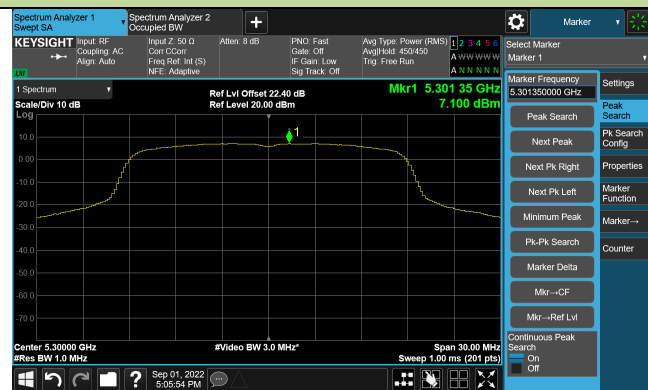

Channel 44 (5220MHz)

Channel 48 (5240MHz)

Channel 52 (5260MHz)

Channel 60 (5300MHz)

Channel 64 (5320MHz)

802.11ac-VHT20 Power Spectral Density

Channel 100 (5500MHz)

Channel 116 (5580MHz)

Channel 120 (5600MHz)

Channel 140 (5700MHz)

Channel 144(5720MHz)

Channel 149 (5745MHz)

802.11ac-VHT40 Power Spectral Density

Channel 38 (5190MHz)

Channel 46 (5230MHz)

Channel 54 (5270MHz)