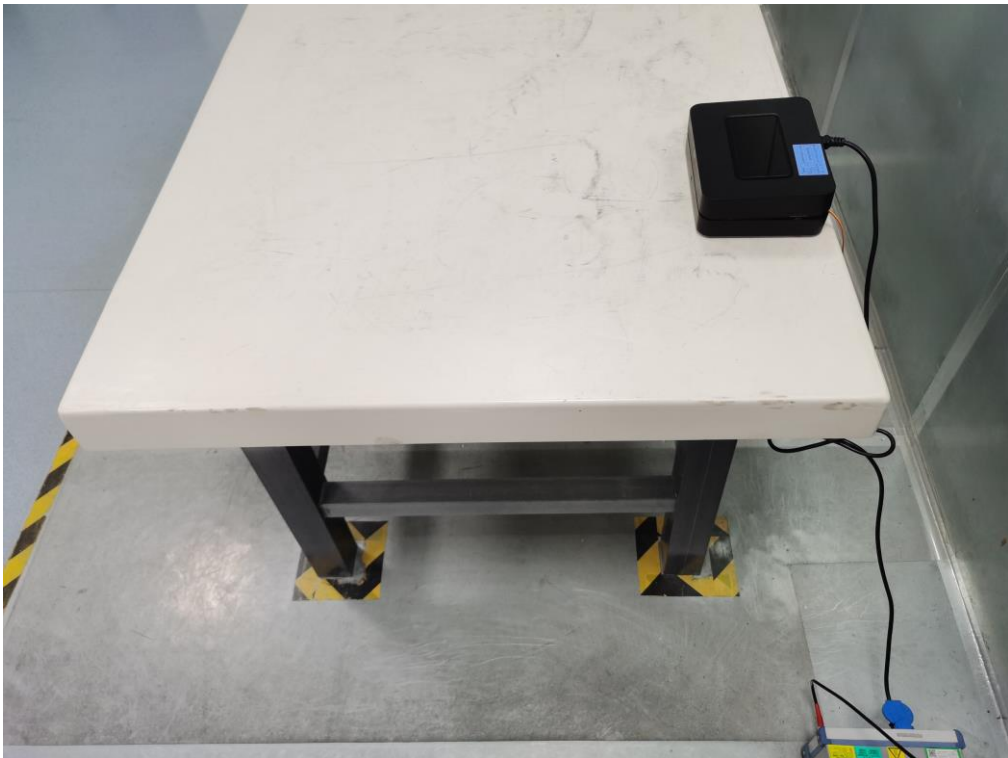

RF Test Setup Photo

Description: Front View of Conducted Emission Test Setup for Power Port

Description: Back View of Conducted Emission Test Setup for Power Port

Description: Radiated Spurious Emission Test Setup for Below 1GHz

Description: Radiated Spurious Emission Test Setup for Above 1GHz

Description: Conducted Test Setup

Description: DFS Test Setup