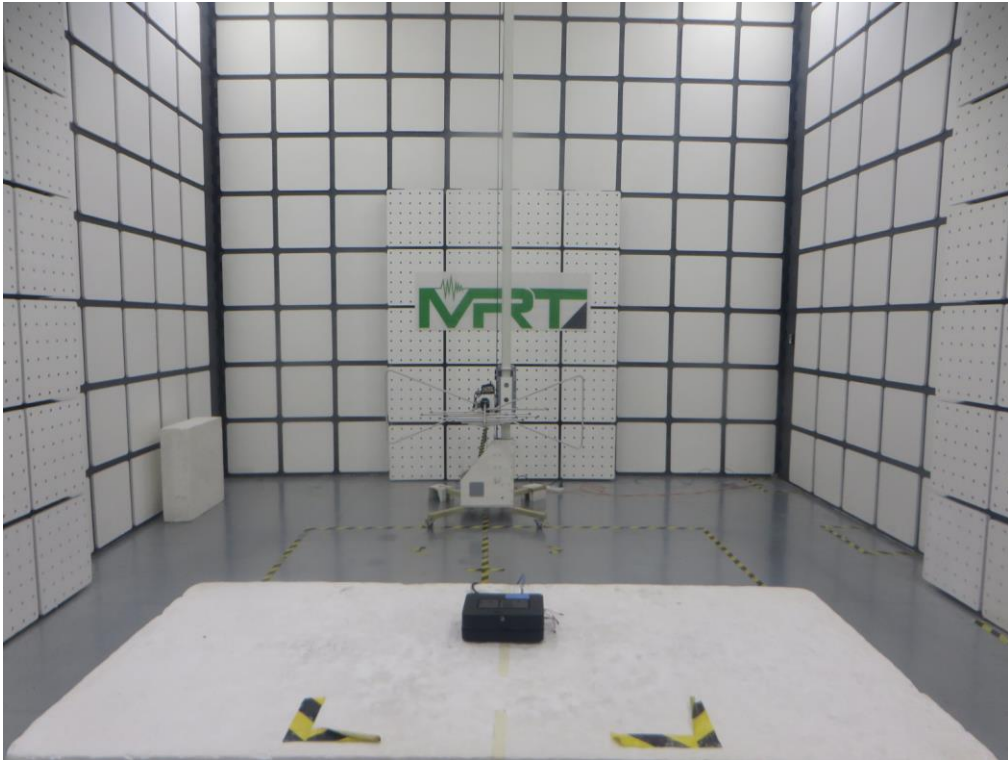

RF Test Setup Photo

Description: Front View of Conducted Emission Test Setup for Power Port

Description: Back View of Conducted Emission Test Setup for Power Port

Description: Radiated Spurious Emission Test Setup for Below 1GHz

Description: Radiated Spurious Emission Test Setup for Above 1GHz

Description: Conducted Test Setup

Description: DFS Test Setup