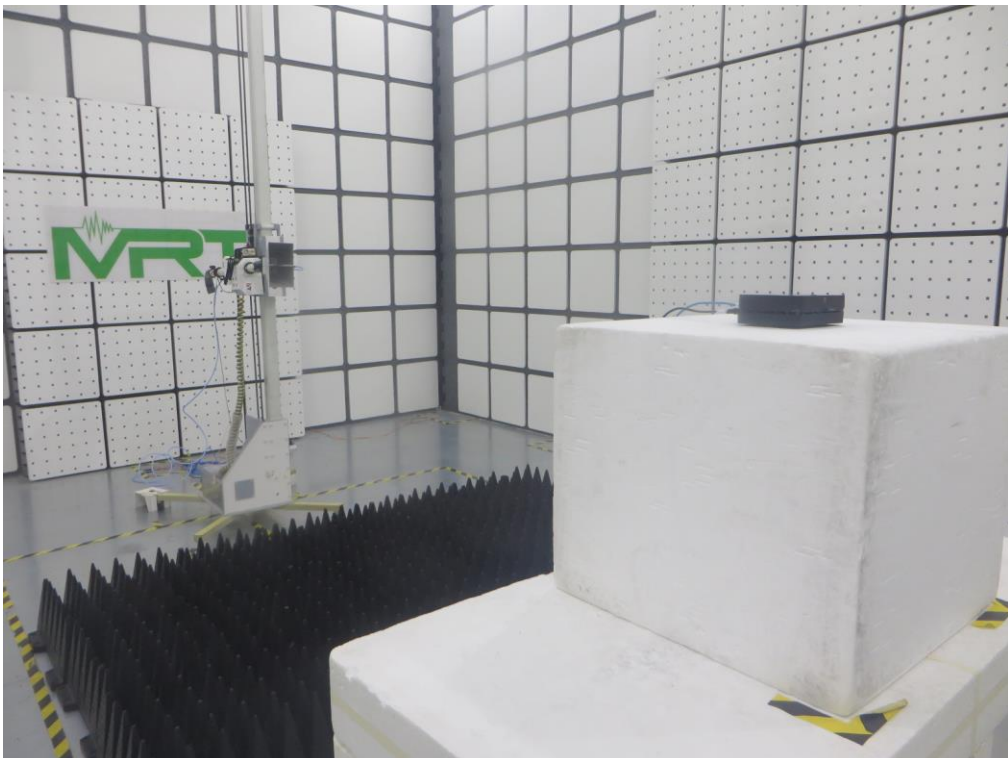

RF Test Setup Photo

Description: Front View of Conducted Emission Test Setup for Power Port

Description: Back View of Conducted Emission Test Setup for Power Port

Description: Radiated Spurious Emission Test Setup for Below 1GHz

Description: Radiated Spurious Emission Test Setup for Above 1GHz

Description: Conducted Test Setup

Description: DFS Test Setup