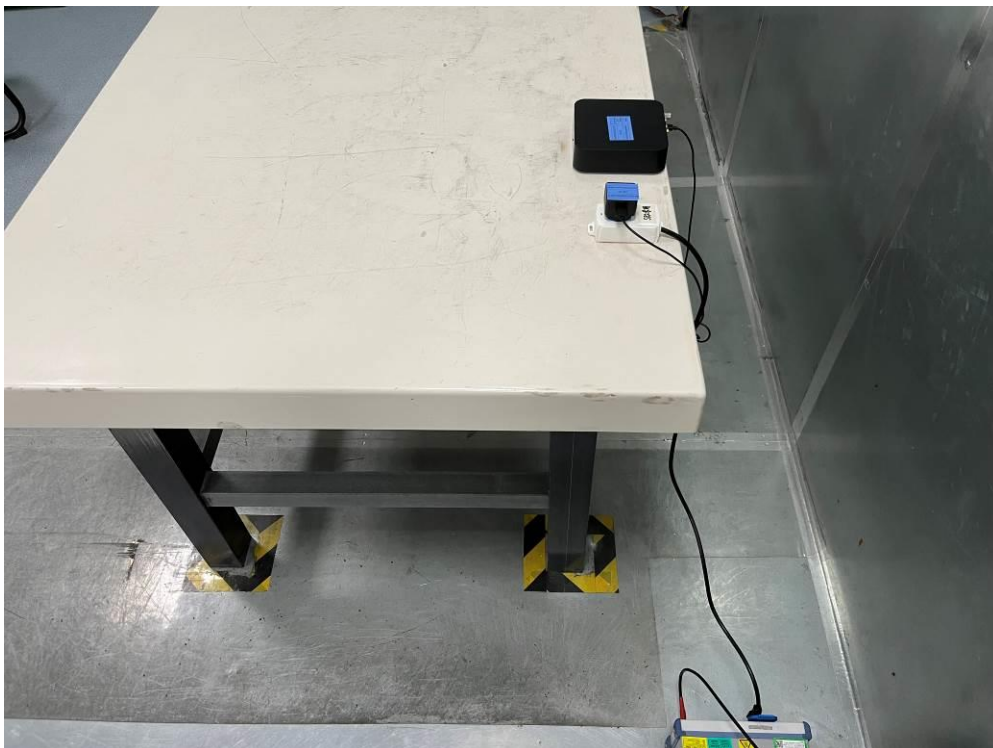

RF Test Setup Photo

Description: Front View of Conducted Emission Test Setup for Power Port

Description: Back View of Conducted Emission Test Setup for Power Port

Description: Radiated Spurious Emission Test Setup for Below 1GHz

Description: Radiated Spurious Emission Test Setup for Above 1GHz

Description: Conducted Test Setup

Description: DFS Test Setup