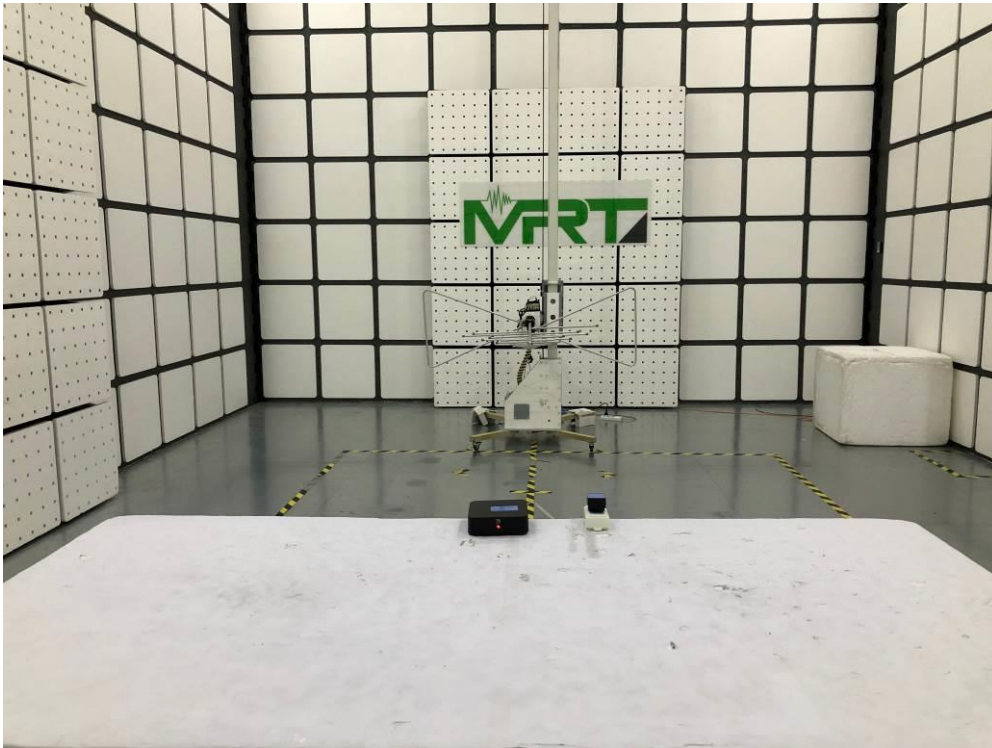

RF Test Setup Photo

Description: Front View of Conducted Emission Test Setup for Power Port

Description: Back View of Conducted Emission Test Setup for Power Port

Description: Radiated Spurious Emission Test Setup for Below 1GHz

Description: Radiated Spurious Emission Test Setup for Above 1GHz

Description: Conducted Test Setup

Description: DFS Test Setup