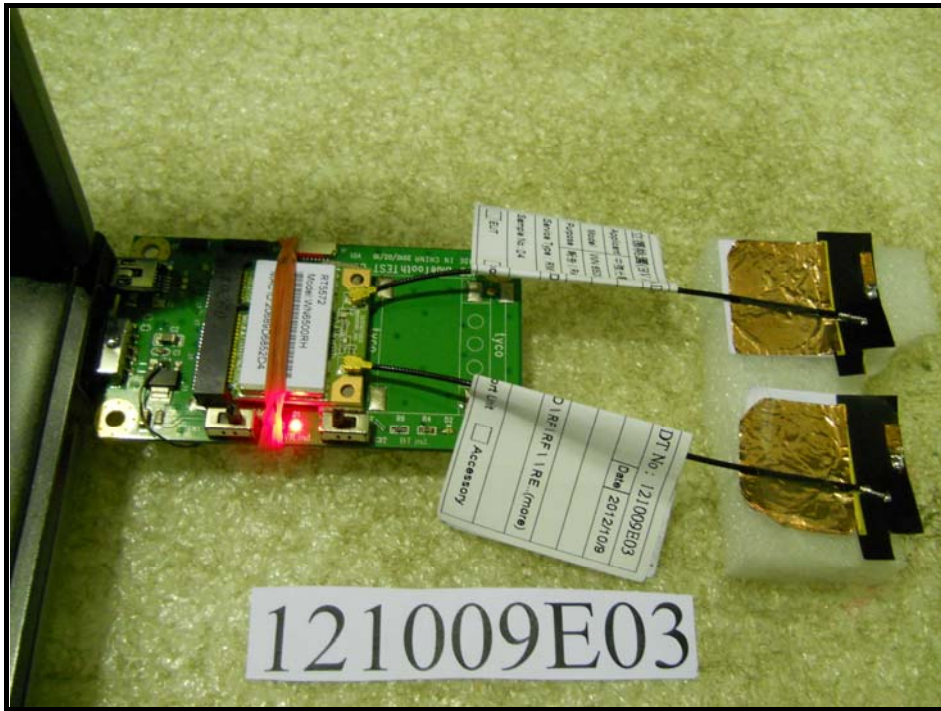

## PHOTOGRAPHS OF THE TEST CONFIGURATION

### CONDUCTED EMISSION TEST

## RADIATED EMISSION TEST (WLAN 2.4GHz Band)

## RADIATED EMISSION TEST (WLAN 5GHz Band)

**(DFS)**

**Set UUT as Client without radar detection mode (Radar injected into Master)**