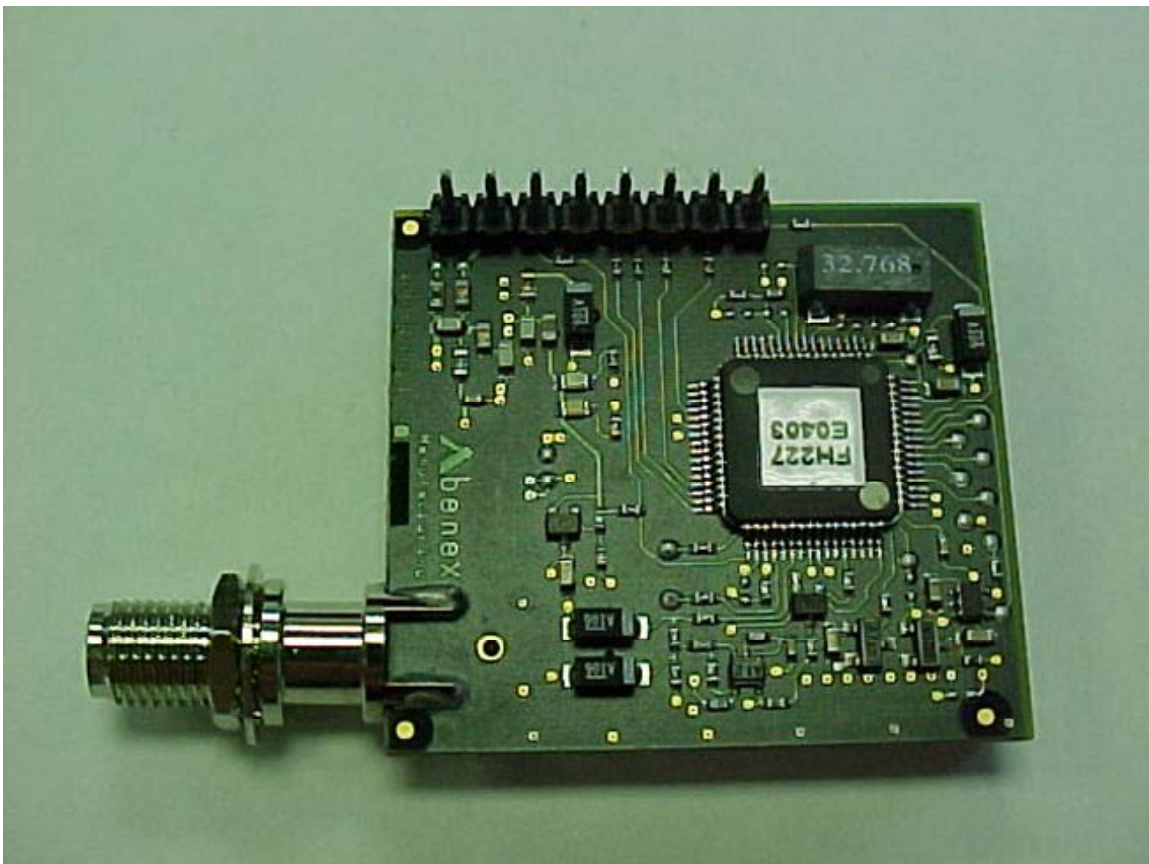

Simbex, LLC

**Real-Time Head Acceleration Monitor
Sideline Receiver**

902 – 928 MHz

FCC ID: SUN-0222200

Photo Three – Internal

Sideline Transceiver / Close-Up of Internal Antenna Connection

Simbex, LLC

**Real-Time Head Acceleration Monitor
Sideline Receiver**

902 – 928 MHz

FCC ID: SUN-0222200

Photo Five – Internal

Sideline Transceiver / Transceiver Module Flip Side

Simbex, LLC

Real-Time Head Acceleration Monitor Sideline Receiver

902 – 928 MHz

FCC ID: SUN-0222200

Photo Six – Internal

Sideline Transceiver / Transceiver Module RF Section Close-Up