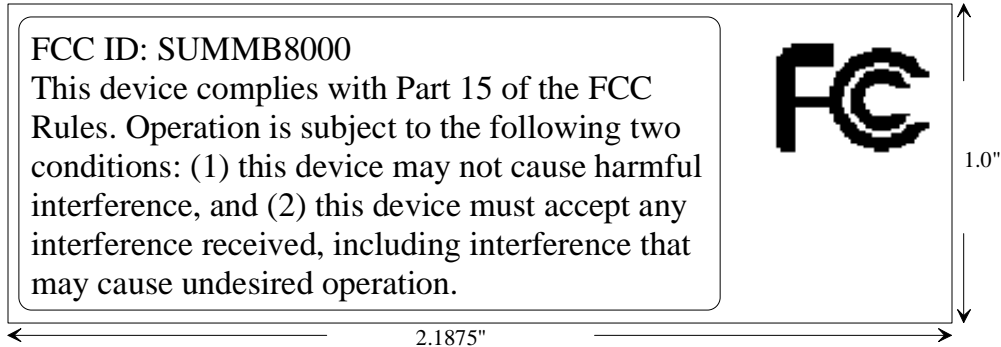

EXHIBIT A - FCC ID LABEL INFORMATION

Proposed FCC ID Label

Specifications: Text is black or white in color and is left justified. Labels are silk-screened and shall be “permanently affixed” at a conspicuous location on the EUT.

Proposed Label Location on EUT

Rear Side of EUT/FCC ID Label