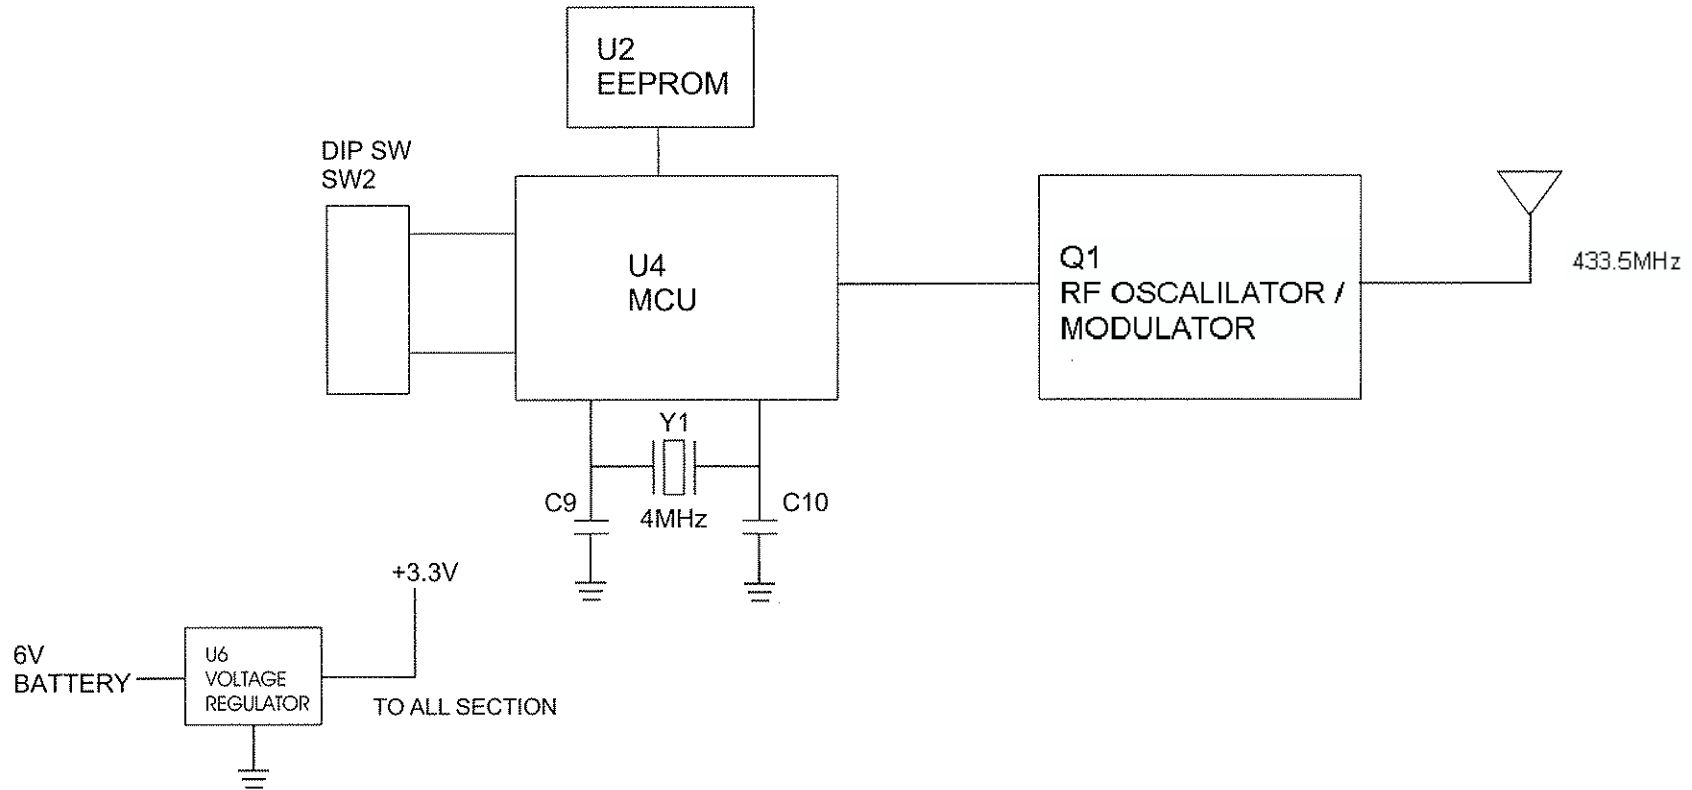

PROPRIETARY INFORMATION

CPL CAPITAL PROSPECT LTD.

**MODEL : SDK433
BLOCK DIAGRAM
DATE : 25 AUG. 2007
PAGE : 1 OF 1**