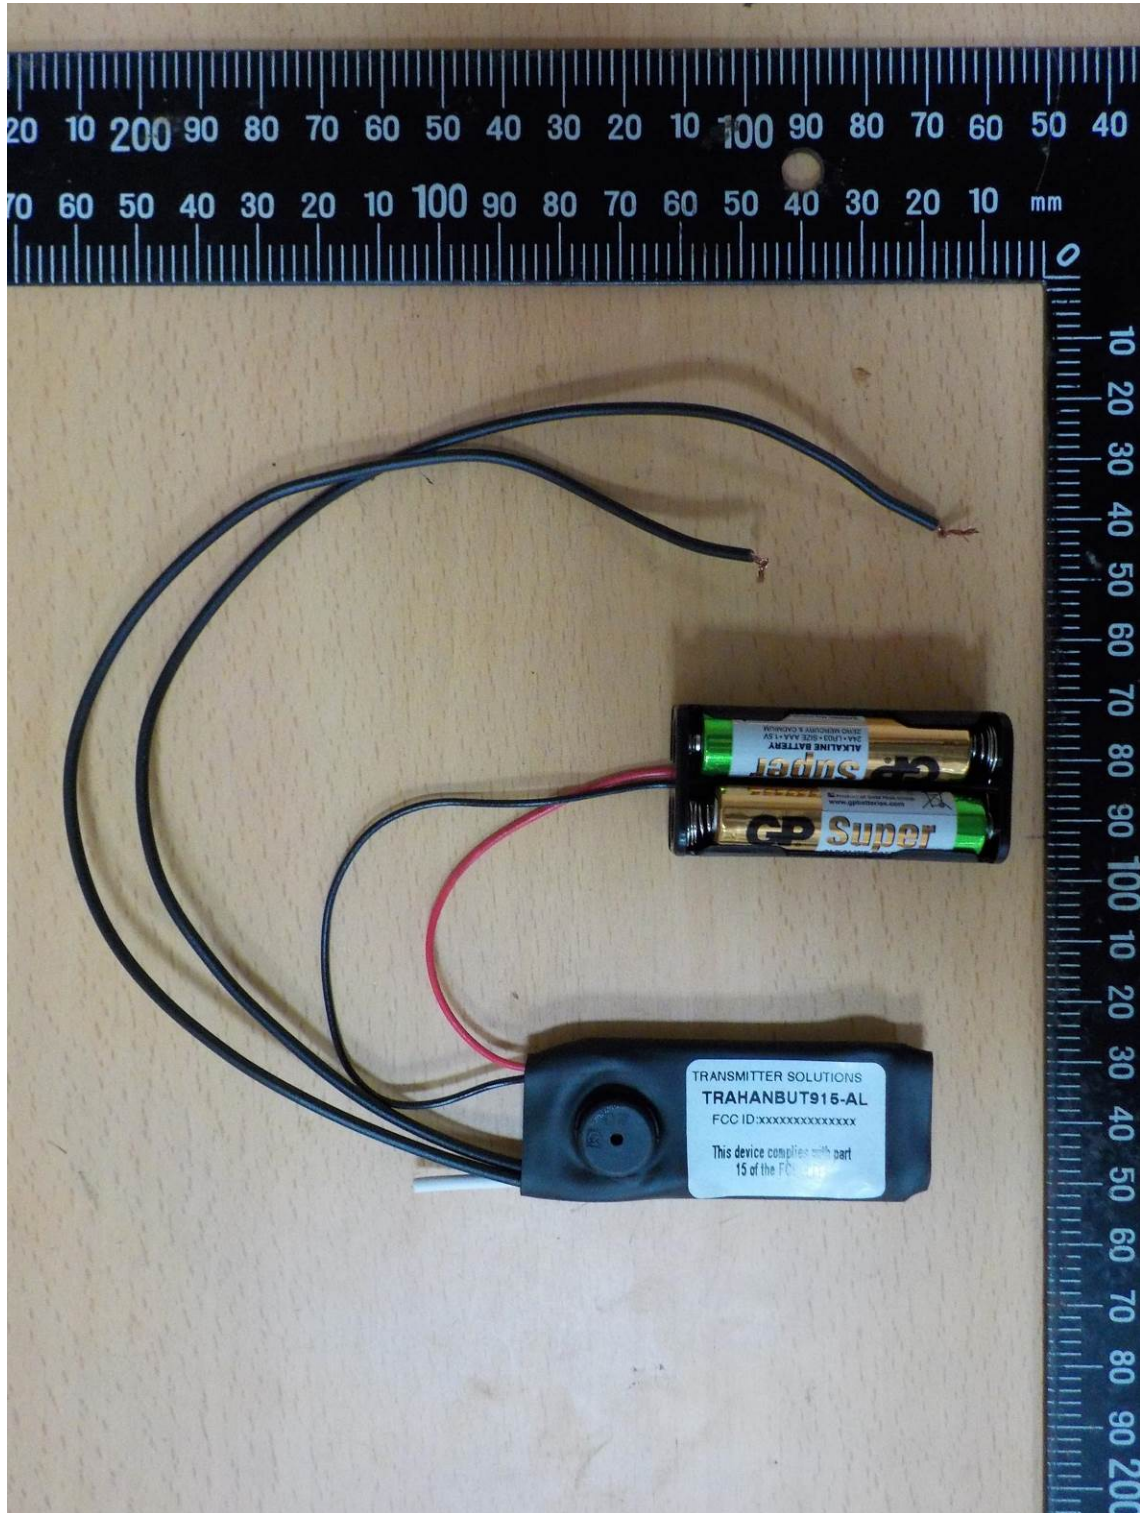

Worldwide Testing Services(Taiwan) Co., Ltd.

Registration number: W6M21706-17137-C-1

FCC ID: SU7HANBUT915-AL

Photos

EUT Photos

Registration number: W6M21706-17137-C-1
FCC ID: SU7HANBUT915-AL

Registration number: W6M21706-17137-C-1
FCC ID: SU7HANBUT915-AL