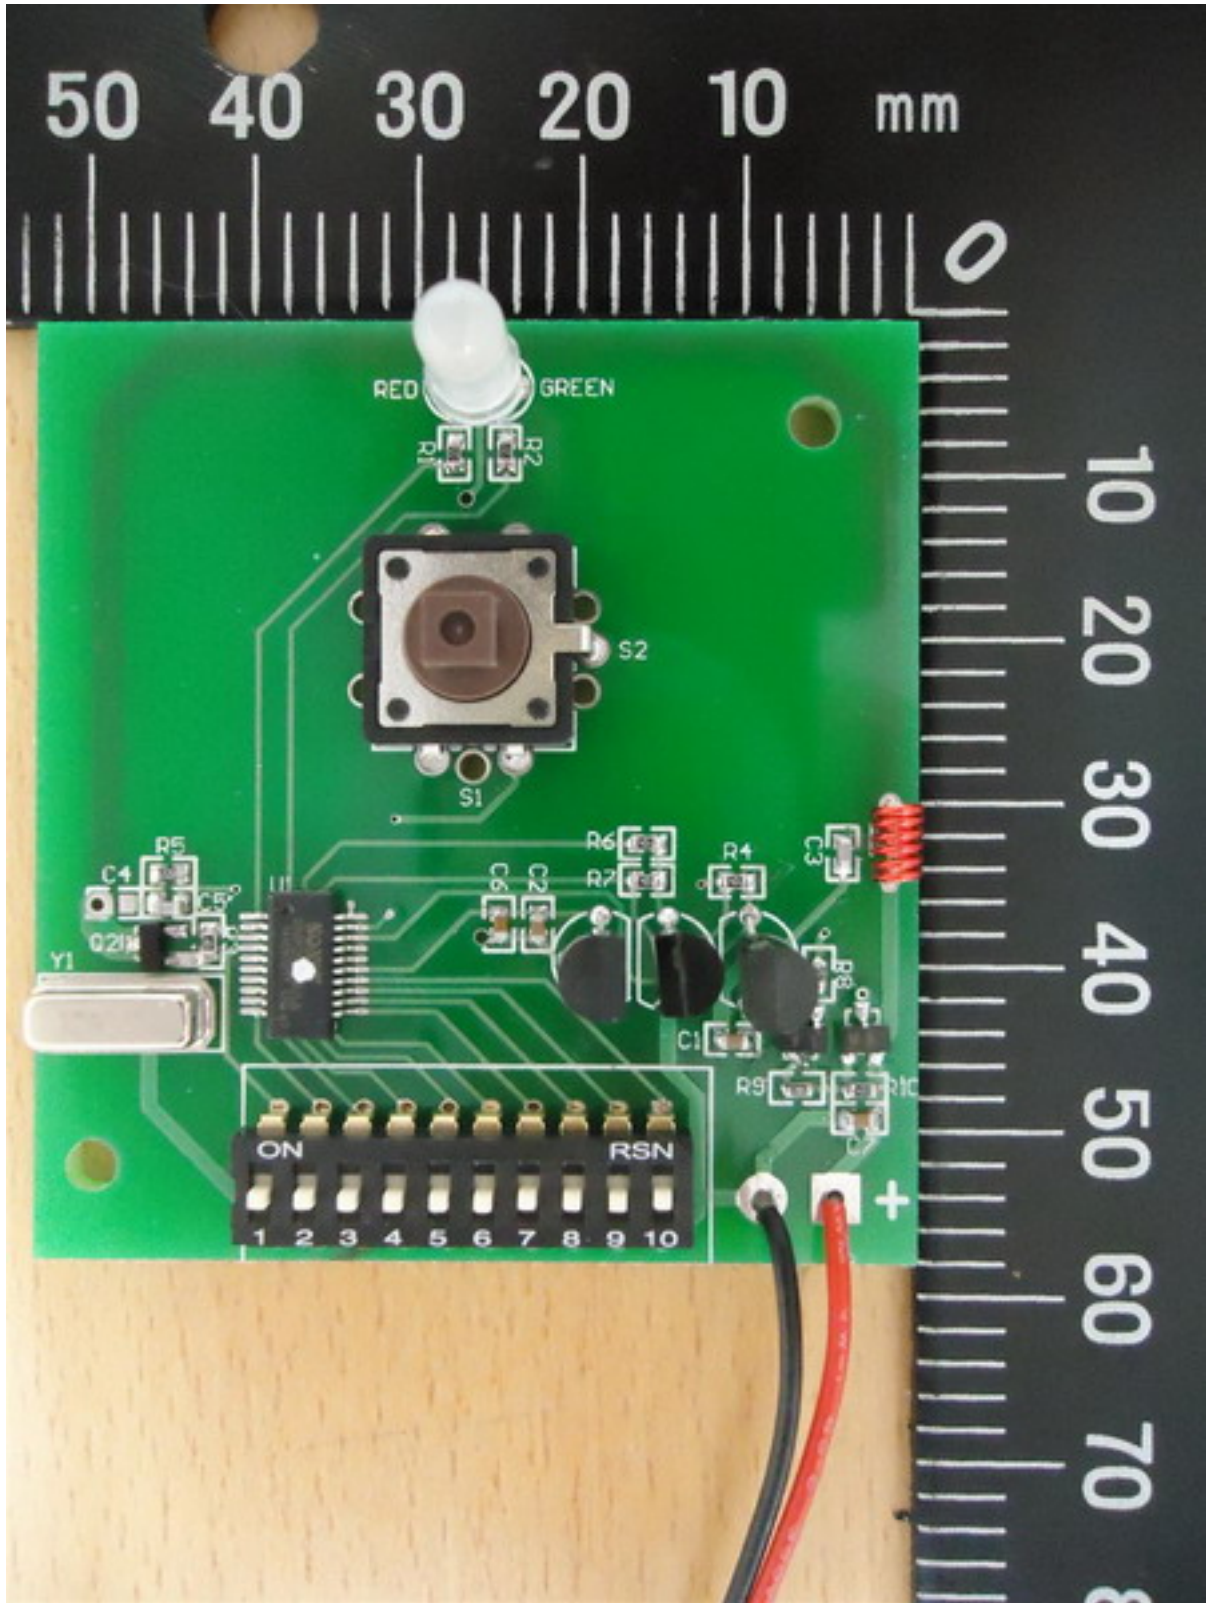

Registration number: W6M21409-14452-C-1  
FCC ID: SU7EMP300MCD21VC

**Internal Photos**

Registration number: W6M21409-14452-C-1  
FCC ID: SU7EMP300MCD21VC

Registration number: W6M21409-14452-C-1  
FCC ID: SU7EMP300MCD21VC

Registration number: W6M21409-14452-C-1  
FCC ID: SU7EMP300MCD21VC

**Worldwide Testing Services(Taiwan) Co., Ltd.**

Registration number: W6M21409-14452-C-1  
FCC ID: SU7EMP300MCD21VC