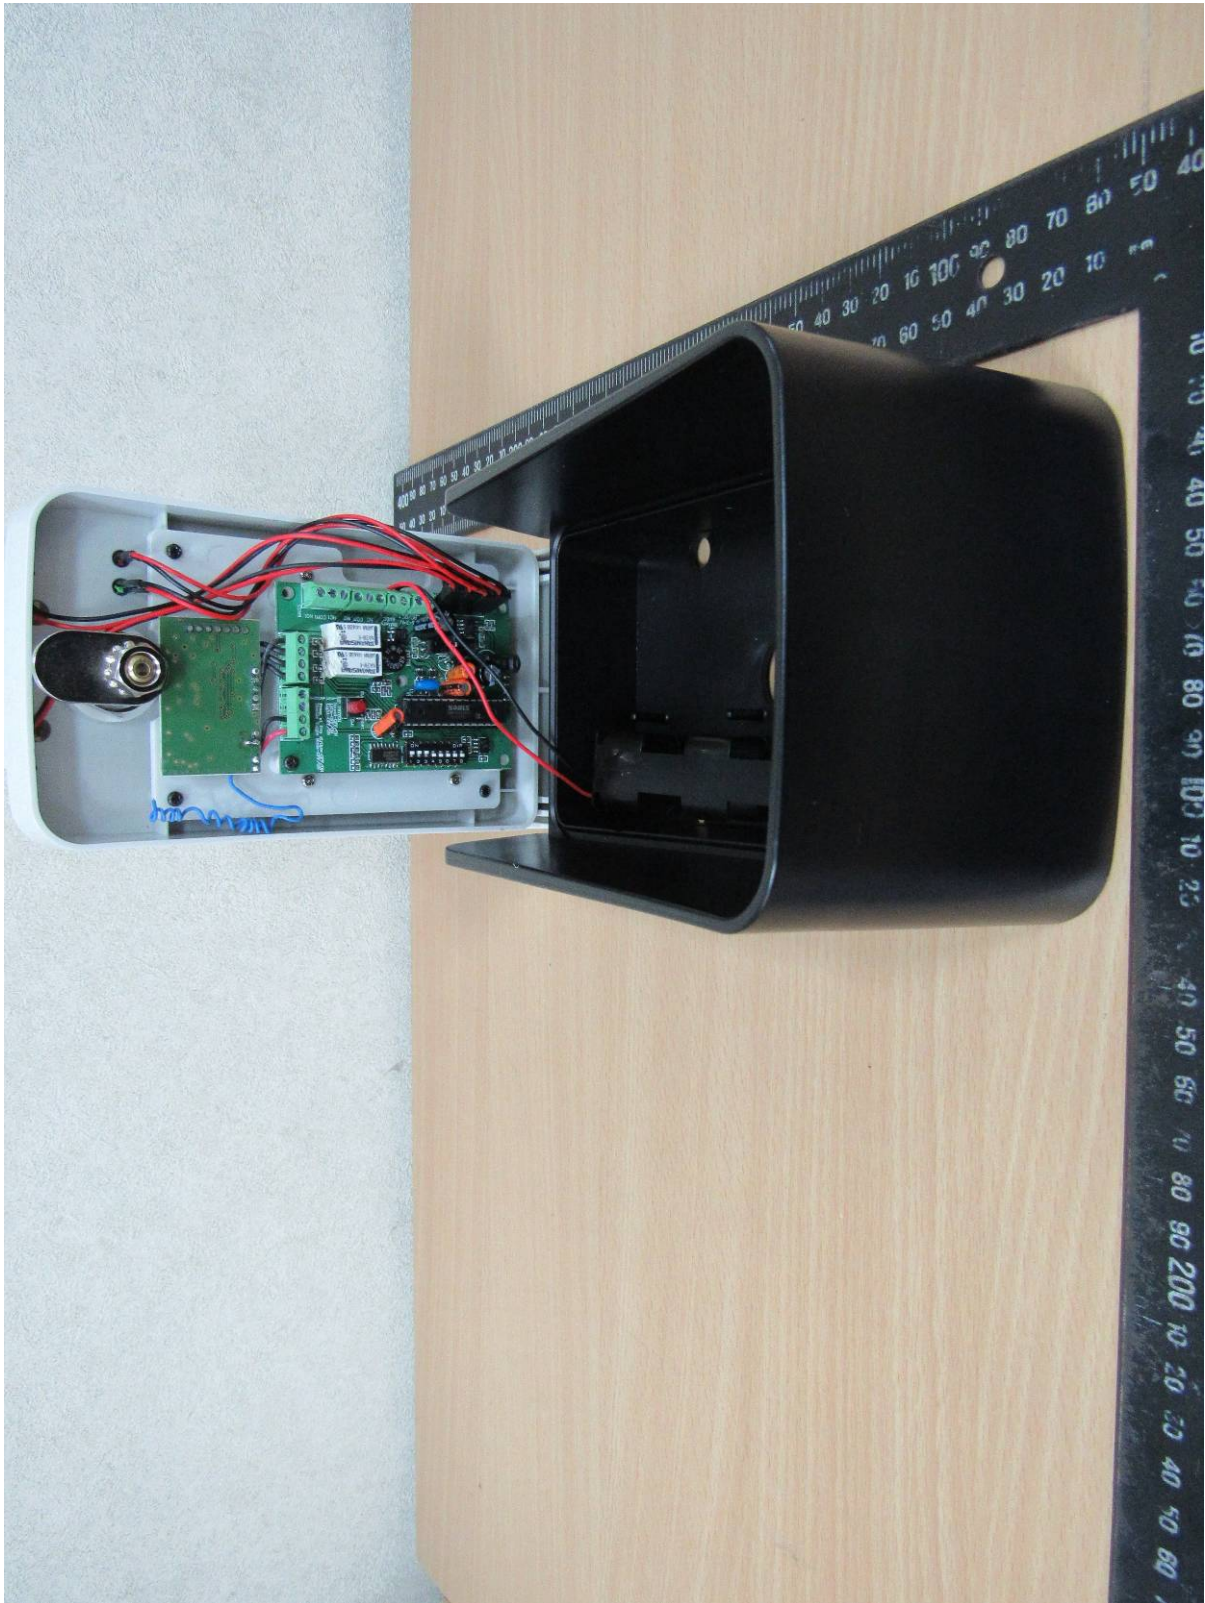

Registration number: W6M21503-14870-C-1
FCC ID: SU7DOL1000-MF2

Internal Photos

Registration number: W6M21503-14870-C-1
FCC ID: SU7DOL1000-MF2

Worldwide Testing Services(Taiwan) Co., Ltd.

Registration number: W6M21503-14870-C-1
FCC ID: SU7DOL1000-MF2

Registration number: W6M21503-14870-C-1
FCC ID: SU7DOL1000-MF2

Registration number: W6M21503-14870-C-1
FCC ID: SU7DOL1000-MF2

Registration number: W6M21503-14870-C-1
FCC ID: SU7DOL1000-MF2

Registration number: W6M21503-14870-C-1
FCC ID: SU7DOL1000-MF2