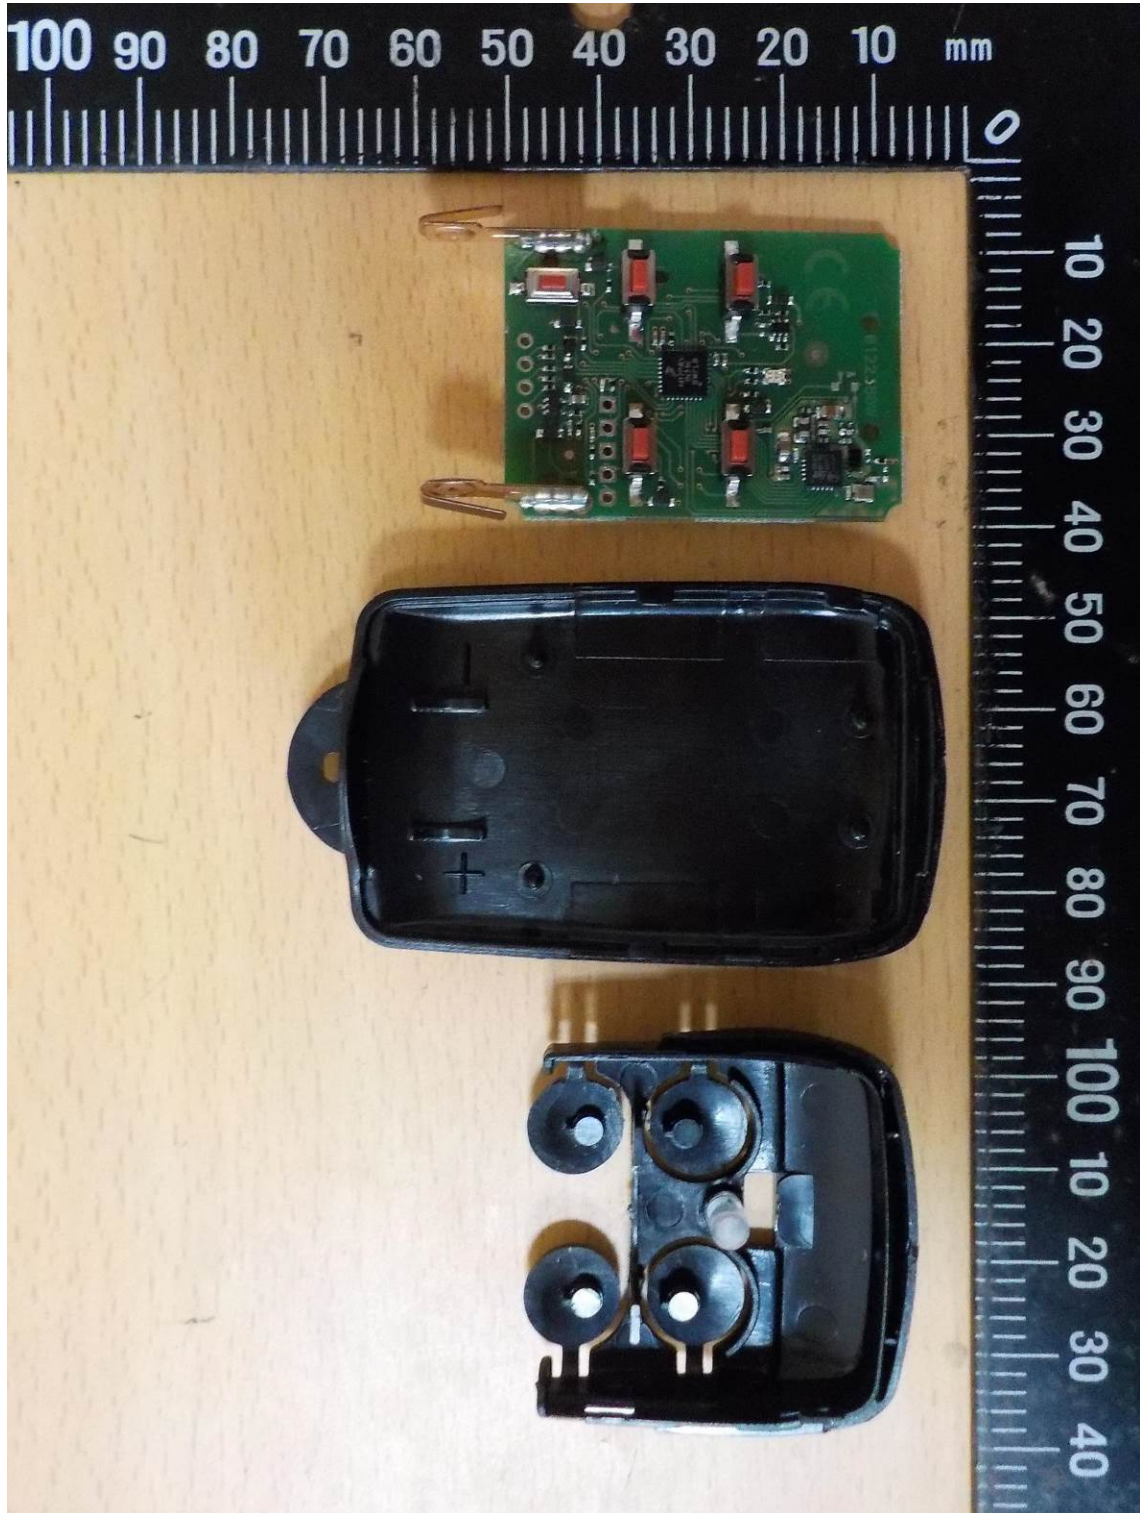

Registration number: W6M21706-17135-C-1

FCC ID: SU7BEST915ALP4K

Internal Photos

Registration number: W6M21706-17135-C-1
FCC ID: SU7BEST915ALP4K

Registration number: W6M21706-17135-C-1
FCC ID: SU7BEST915ALP4K

Registration number: W6M21706-17135-C-1
FCC ID: SU7BEST915ALP4K

Registration number: W6M21706-17135-C-1
FCC ID: SU7BEST915ALP4K

Registration number: W6M21706-17135-C-1
FCC ID: SU7BEST915ALP4K