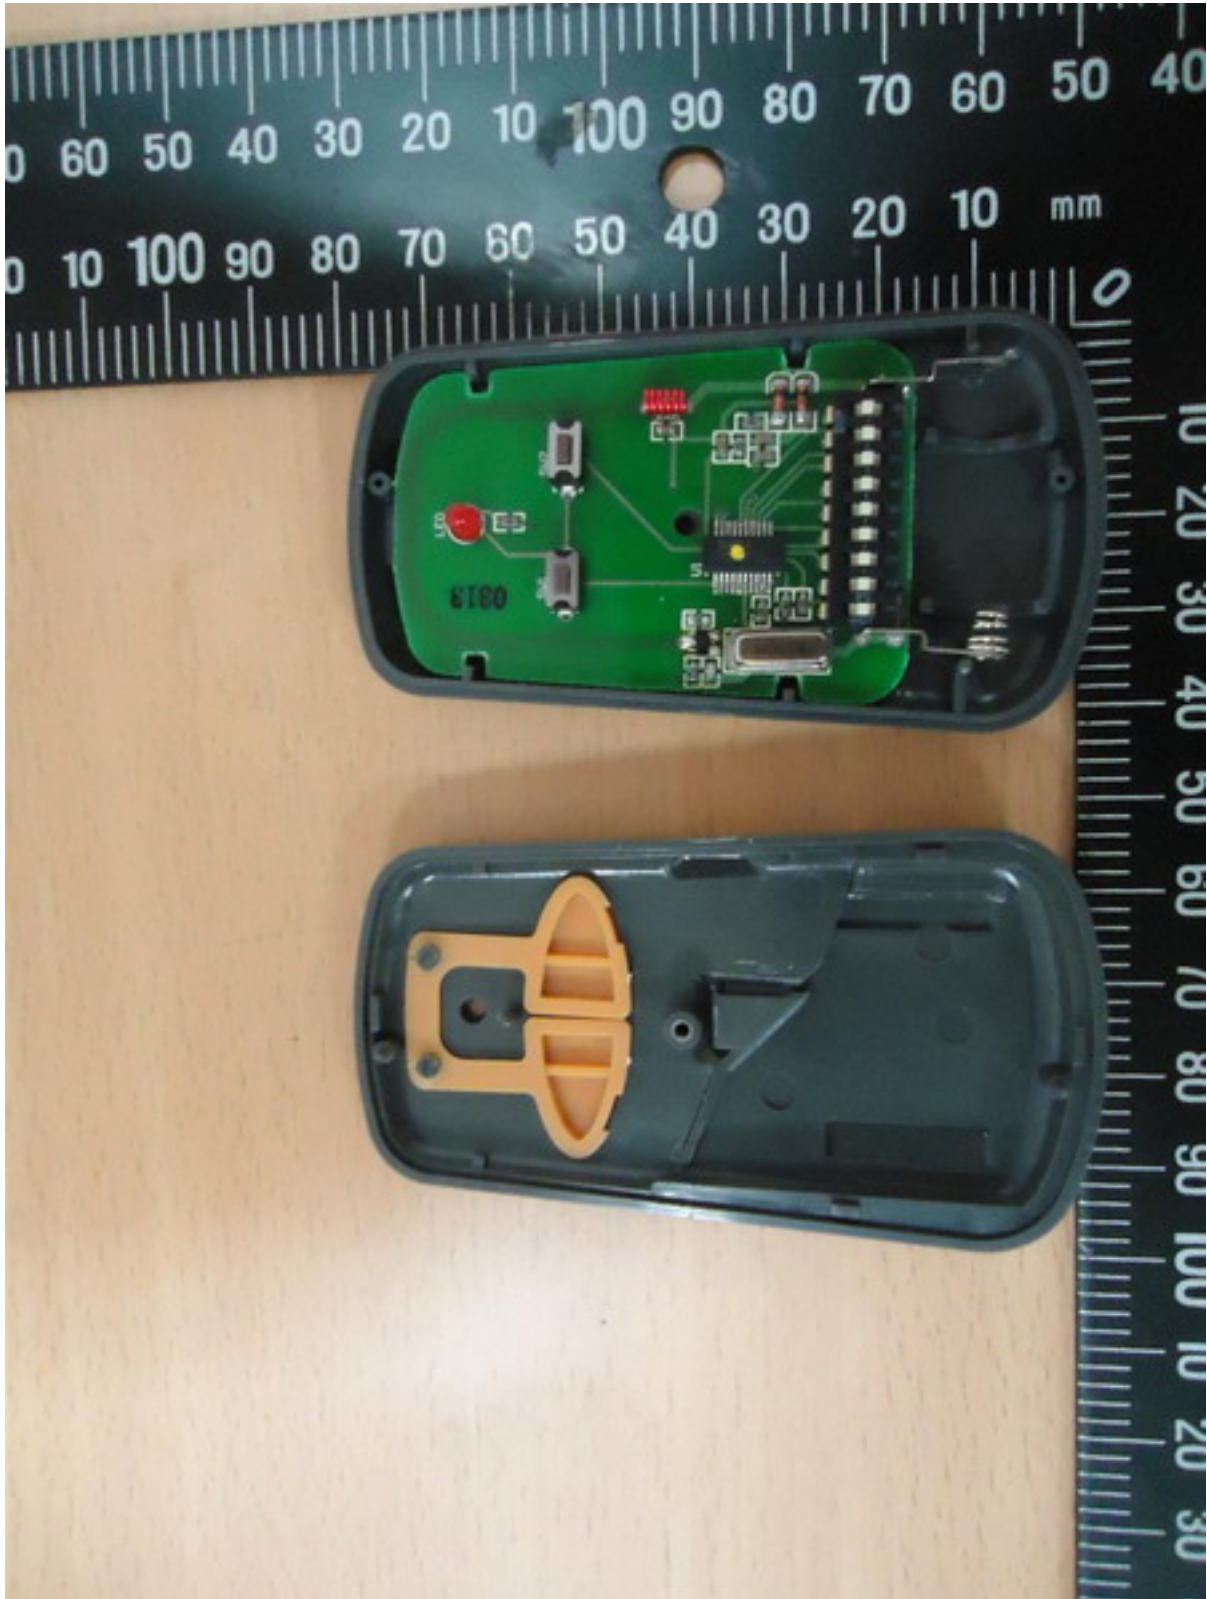

Registration number: W6M21409-14448-C-1
FCC ID: SU7390LMPB2V

Internal Photos

Registration number: W6M21409-14448-C-1
FCC ID: SU7390LMPB2V

Registration number: W6M21409-14448-C-1
FCC ID: SU7390LMPB2V

Registration number: W6M21409-14448-C-1
FCC ID: SU7390LMPB2V