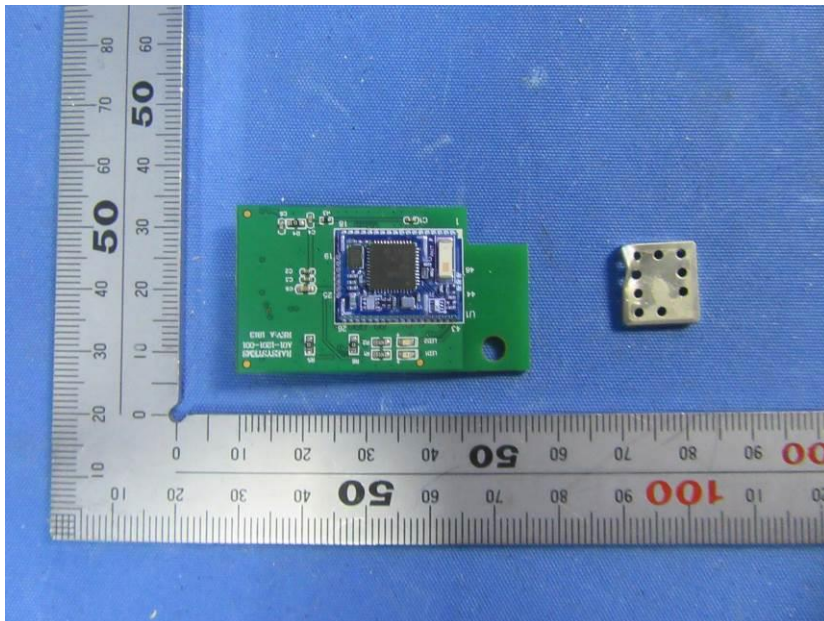

Internal Photos

Applicant:	RAE Systems Inc
Address of Applicant:	1349 Moffett Park Drive Sunnyvale, CA94089, USA
Equipment Under Test (EUT):	
Product Name:	RMBLEB
Model No.:	RMBLEB

End