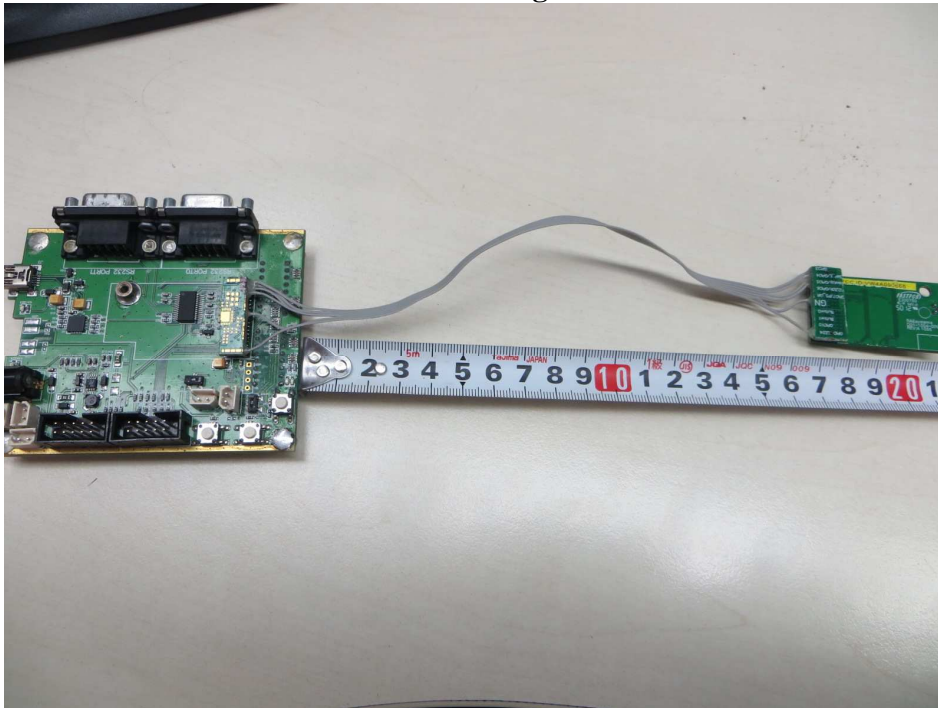

FCC ID: SU3RM900

External Picture

FCC ID: SU3RM900

EUT

RF cable & Omnidirectional Antenna

RF cable & PCB Antenna

Connection Between Debug Board and EUT

Debug Board