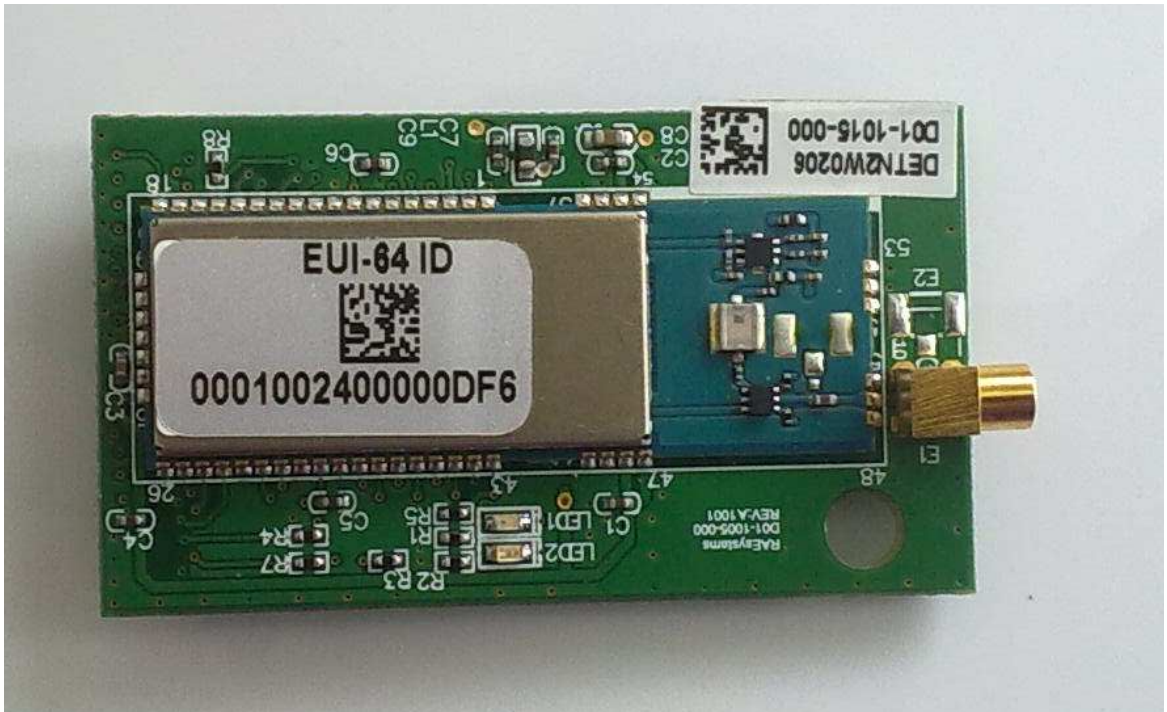

FCC ID: SU3RM2400A

External Picture

EUT

RF cable between EUT and Omnidirectional Antenna

Omnidirectional Antenna

Debug Board

Adapter