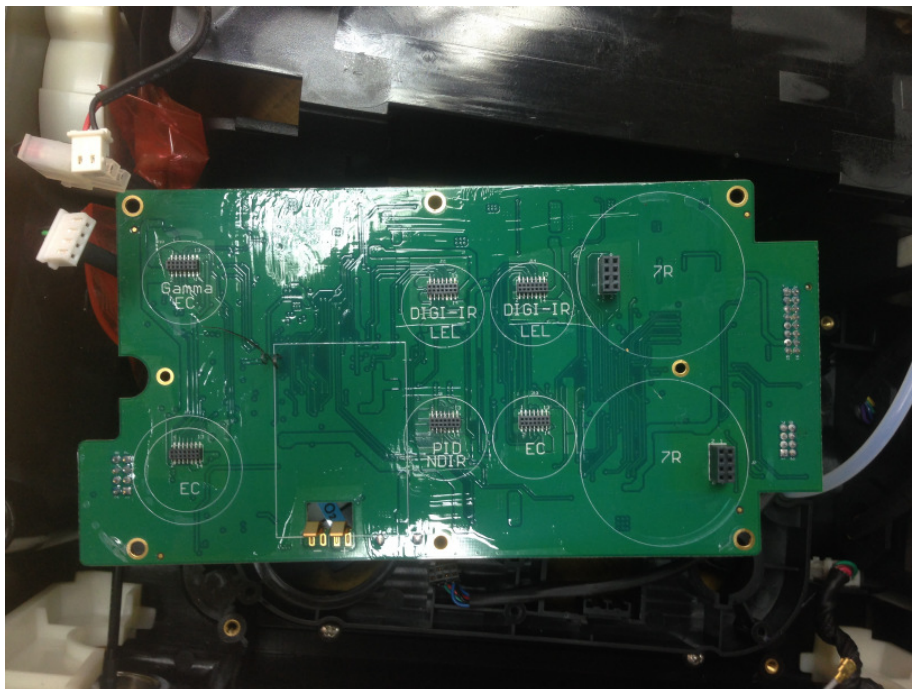

Internal Picture

WIFI module

FCC ID: SU3-6560E
IC:20969-6560E

FCC ID: SU3-6560E
IC:20969-6560E

Mesh module

FCC ID: SU3-6560E
IC:20969-6560E

FCC ID: SU3-6560E
IC:20969-6560E

FCC ID: SU3-6560E
IC:20969-6560E

BLE Module