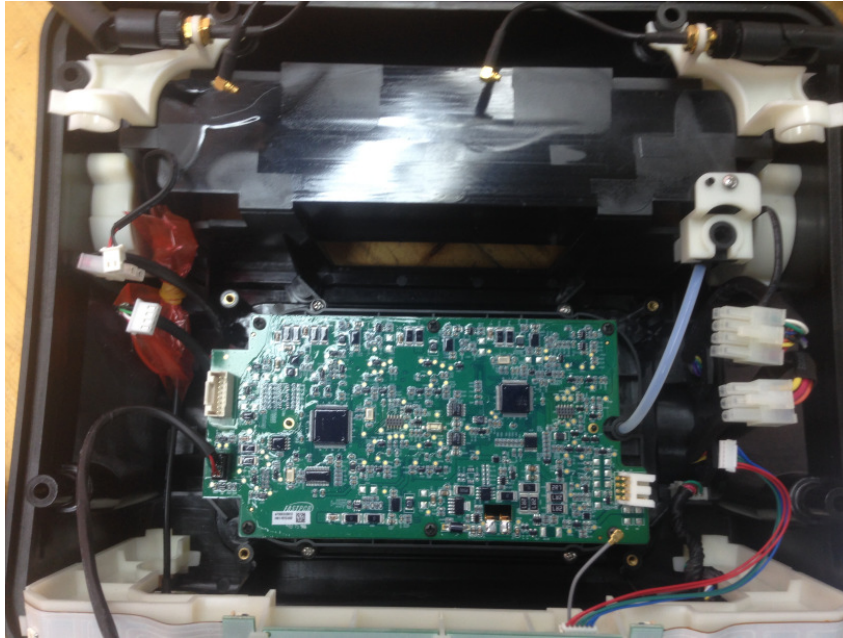

Internal Picture

WIFI module

FCC ID: SU3-6560E
IC:20969-6560E

FCC ID: SU3-6560E
IC:20969-6560E

Mesh module

FCC ID: SU3-6560E
IC:20969-6560E

FCC ID: SU3-6560E
IC:20969-6560E

FCC ID: SU3-6560E
IC:20969-6560E

BLE Module