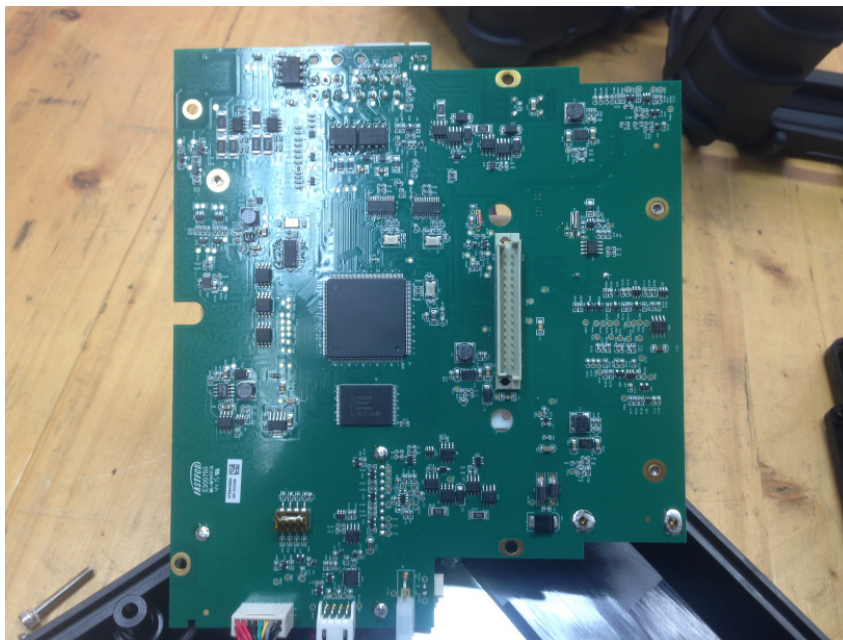

Internal Picture

WIFI module

FCC ID: SU3-6560E
IC:20969-6560E

FCC ID: SU3-6560E
IC:20969-6560E

Mesh module

FCC ID: SU3-6560E
IC:20969-6560E

FCC ID: SU3-6560E
IC:20969-6560E

FCC ID: SU3-6560E
IC:20969-6560E

BLE Module