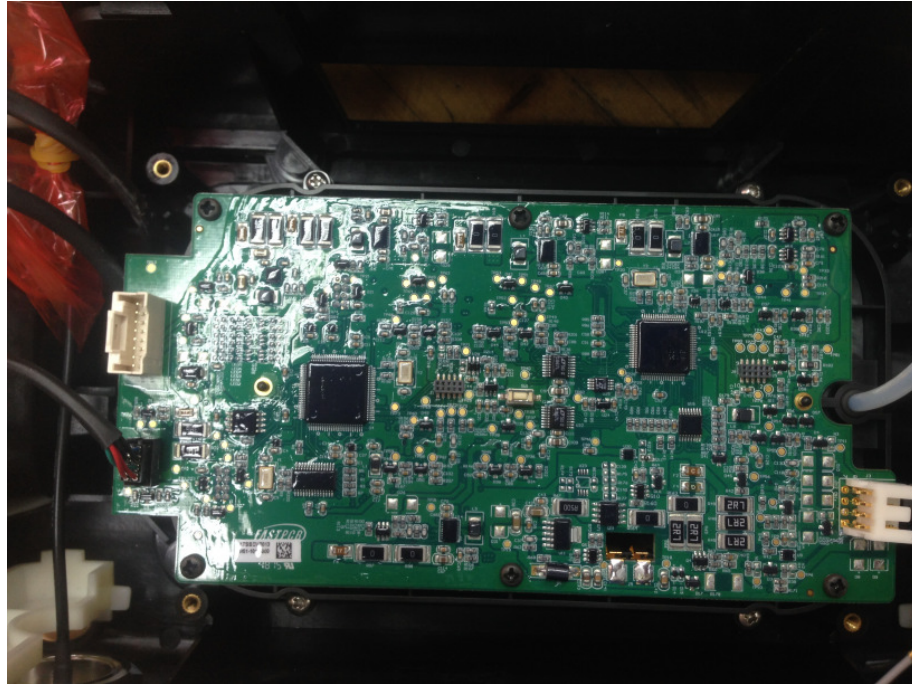

Internal Picture

WIFI module

FCC ID: SU3-6560E
IC:20969-6560E

FCC ID: SU3-6560E
IC:20969-6560E

Mesh module

FCC ID: SU3-6560E
IC:20969-6560E

FCC ID: SU3-6560E
IC:20969-6560E

FCC ID: SU3-6560E
IC:20969-6560E

BLE Module