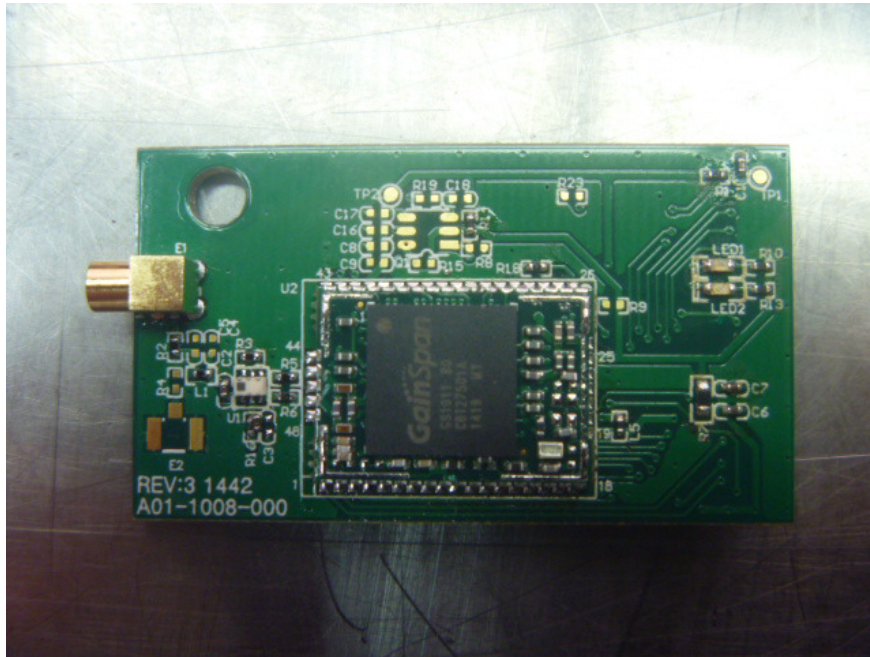

Internal Picture

WIFI module

FCC ID: SU3-6560E
IC:20969-6560E

FCC ID: SU3-6560E
IC:20969-6560E

Mesh module

FCC ID: SU3-6560E
IC:20969-6560E

FCC ID: SU3-6560E
IC:20969-6560E

FCC ID: SU3-6560E
IC:20969-6560E

BLE Module