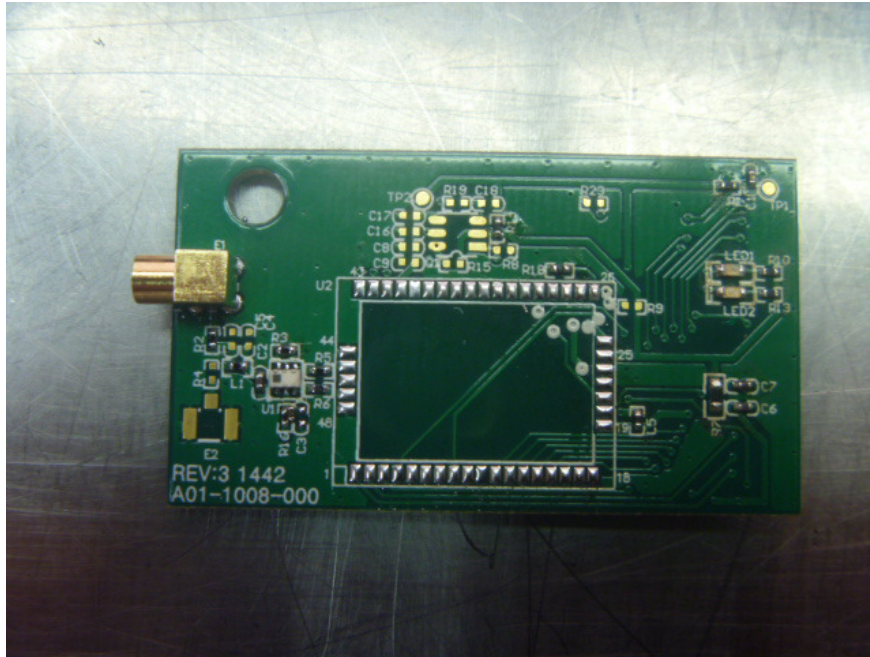

Internal Picture

WIFI module

FCC ID: SU3-6560E
IC:20969-6560E

FCC ID: SU3-6560E
IC:20969-6560E

Mesh module

FCC ID: SU3-6560E
IC:20969-6560E

FCC ID: SU3-6560E
IC:20969-6560E

FCC ID: SU3-6560E
IC:20969-6560E

BLE Module