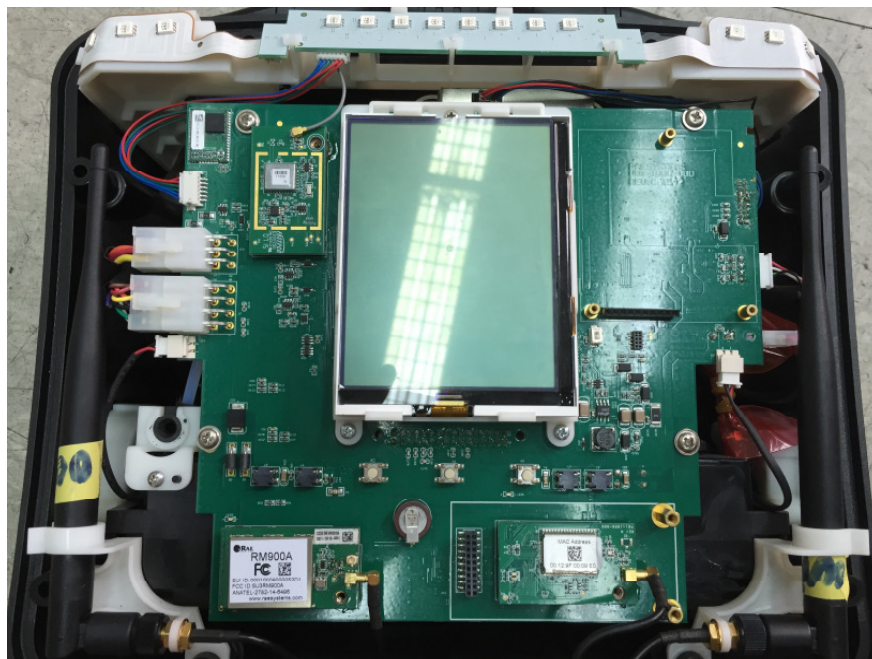

Internal Picture

WIFI module

FCC ID: SU3-6560E
IC:20969-6560E

FCC ID: SU3-6560E
IC:20969-6560E

Mesh module

FCC ID: SU3-6560E
IC:20969-6560E

FCC ID: SU3-6560E
IC:20969-6560E

FCC ID: SU3-6560E
IC:20969-6560E

BLE Module