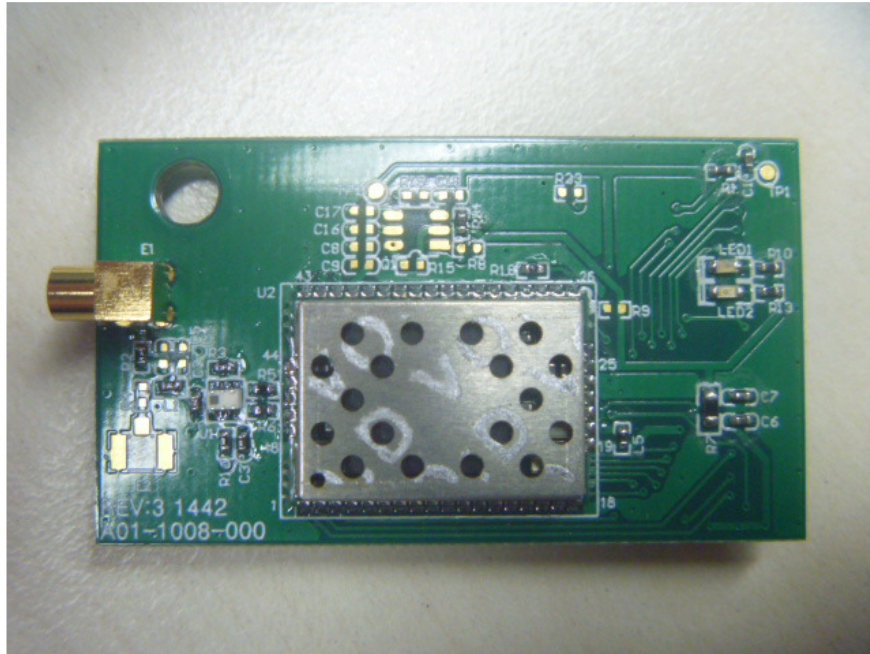

Internal Picture

WIFI module

FCC ID: SU3-6560D
IC:20969-6560D

FCC ID: SU3-6560D
IC:20969-6560D

Mesh module

FCC ID: SU3-6560D
IC:20969-6560D

FCC ID: SU3-6560D
IC:20969-6560D

BLE Module

Freewave antenna