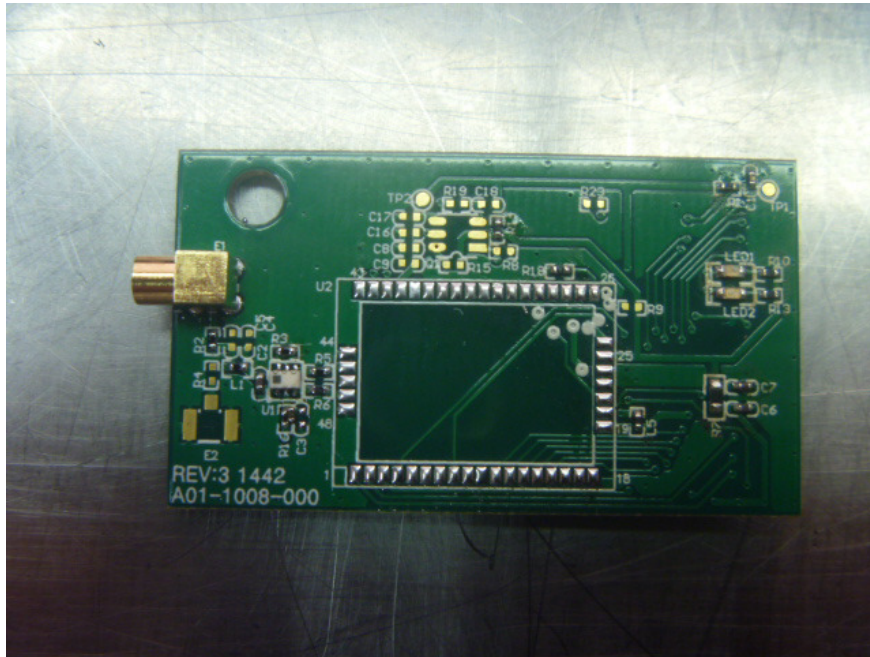

Internal Picture

WIFI module

FCC ID: SU3-6560D
IC:20969-6560D

FCC ID: SU3-6560D
IC:20969-6560D

Mesh module

FCC ID: SU3-6560D
IC:20969-6560D

FCC ID: SU3-6560D
IC:20969-6560D

BLE Module