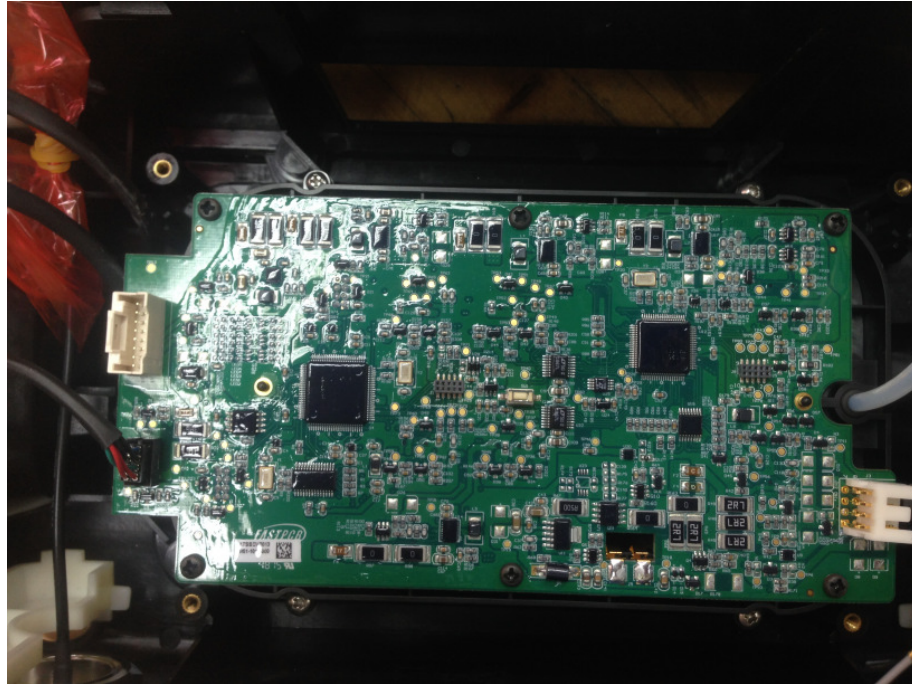

Internal Picture

WIFI module

FCC ID: SU3-6560D
IC:20969-6560D

FCC ID: SU3-6560D
IC:20969-6560D

Mesh module

FCC ID: SU3-6560D
IC:20969-6560D

FCC ID: SU3-6560D
IC:20969-6560D

BLE Module