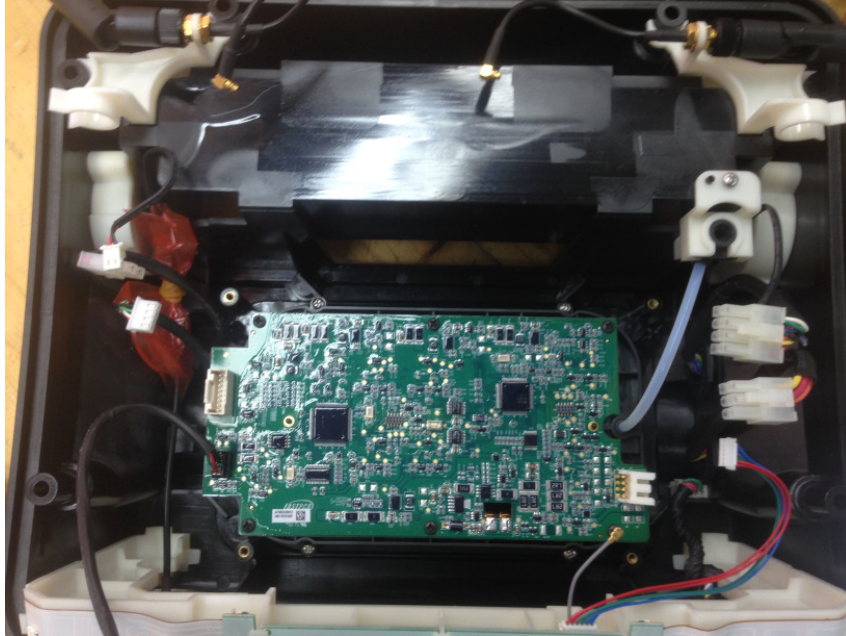

Internal Picture

WIFI module

FCC ID: SU3-6560D
IC:20969-6560D

FCC ID: SU3-6560D
IC:20969-6560D

Mesh module

FCC ID: SU3-6560D
IC:20969-6560D

FCC ID: SU3-6560D
IC:20969-6560D

BLE Module