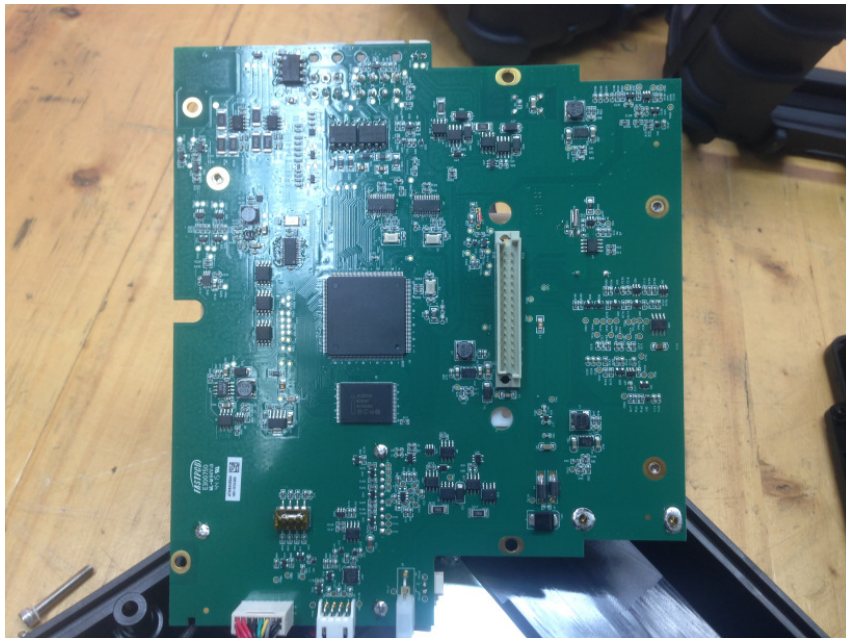

Internal Picture

WIFI module

FCC ID: SU3-6560D
IC:20969-6560D

FCC ID: SU3-6560D
IC:20969-6560D

Mesh module

FCC ID: SU3-6560D
IC:20969-6560D

FCC ID: SU3-6560D
IC:20969-6560D

BLE Module