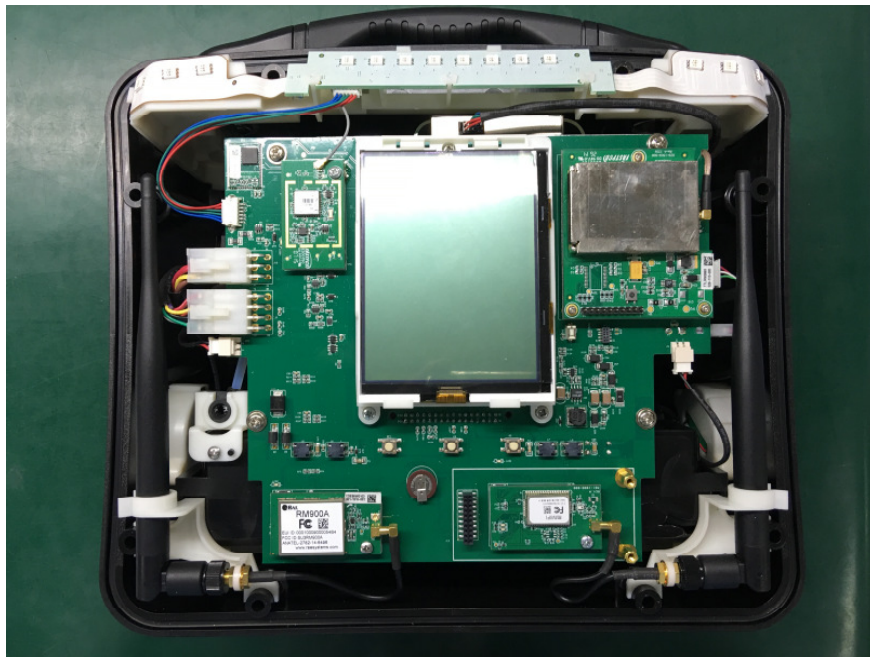

Internal Picture

WIFI module

FCC ID: SU3-6560D
IC:20969-6560D

FCC ID: SU3-6560D
IC:20969-6560D

Mesh module

FCC ID: SU3-6560D
IC:20969-6560D

FCC ID: SU3-6560D
IC:20969-6560D

BLE Module