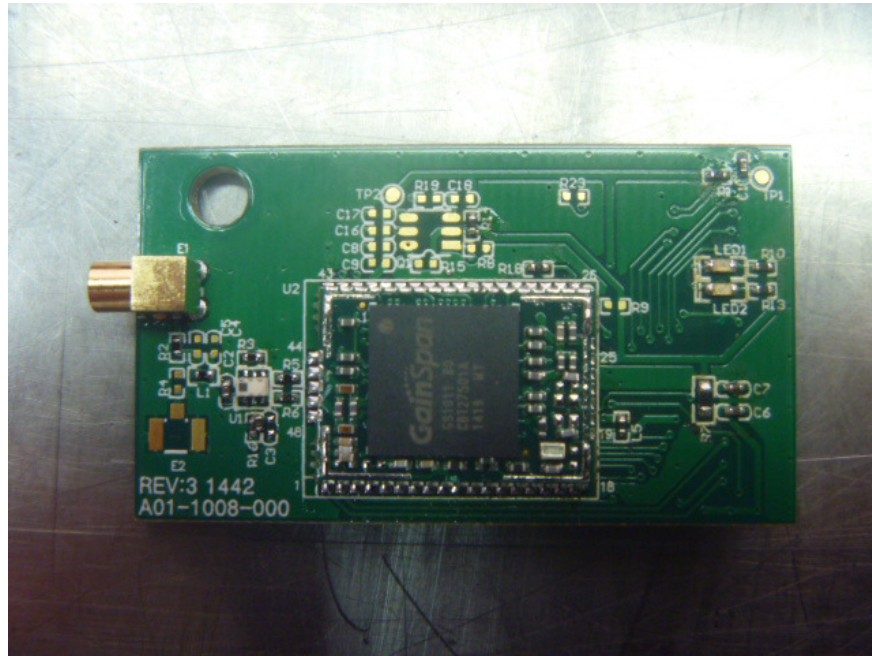

Internal Picture

WIFI module

FCC ID: SU3-6560D
IC:20969-6560D

FCC ID: SU3-6560D
IC:20969-6560D

Mesh module

FCC ID: SU3-6560D
IC:20969-6560D

FCC ID: SU3-6560D
IC:20969-6560D

BLE Module