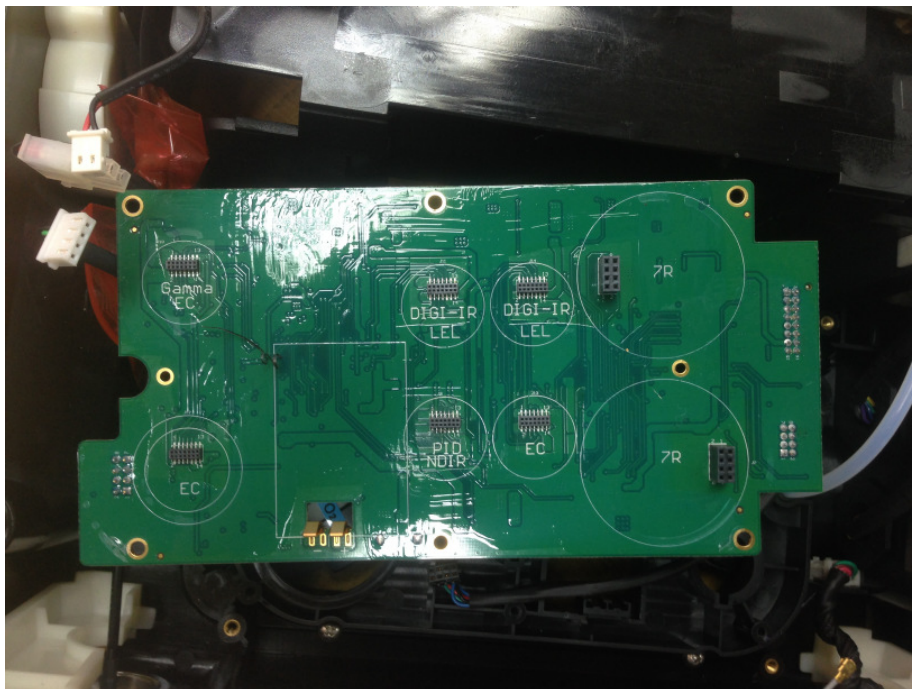

Internal Picture

WIFI module

FCC ID: SU3-6560D
IC:20969-6560D

FCC ID: SU3-6560D
IC:20969-6560D

Mesh module

FCC ID: SU3-6560D
IC:20969-6560D

FCC ID: SU3-6560D
IC:20969-6560D

BLE Module