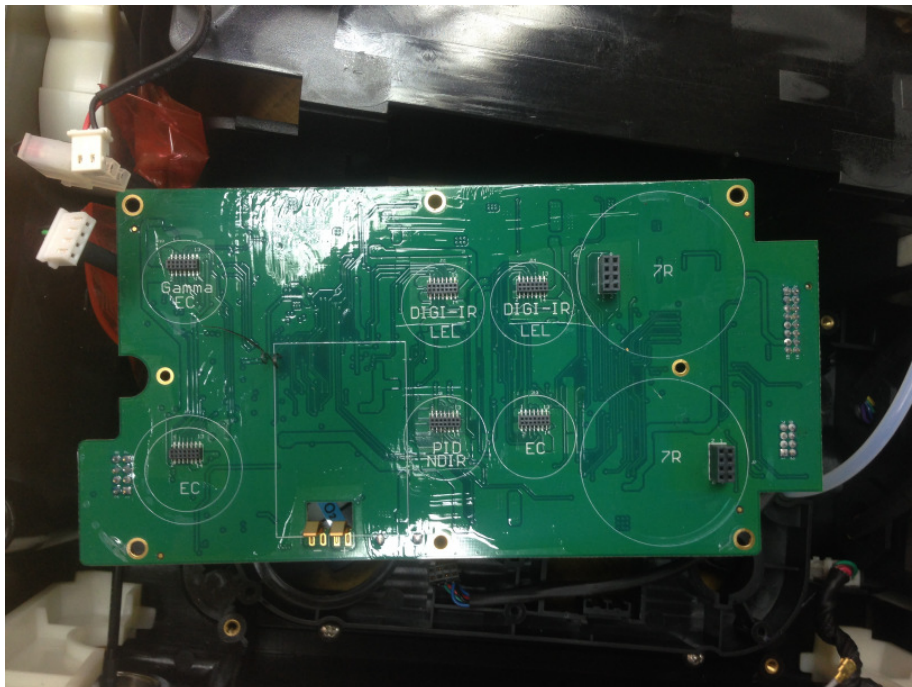

Internal Picture

FCC ID: SU3-6560B
IC:20969-6560B

Mesh module

FCC ID: SU3-6560B
IC:20969-6560B

FCC ID: SU3-6560B
IC:20969-6560B

BLE Module

Freewave 2.4GHz Antenna

FCC ID: SU3-6560B
IC:20969-6560B