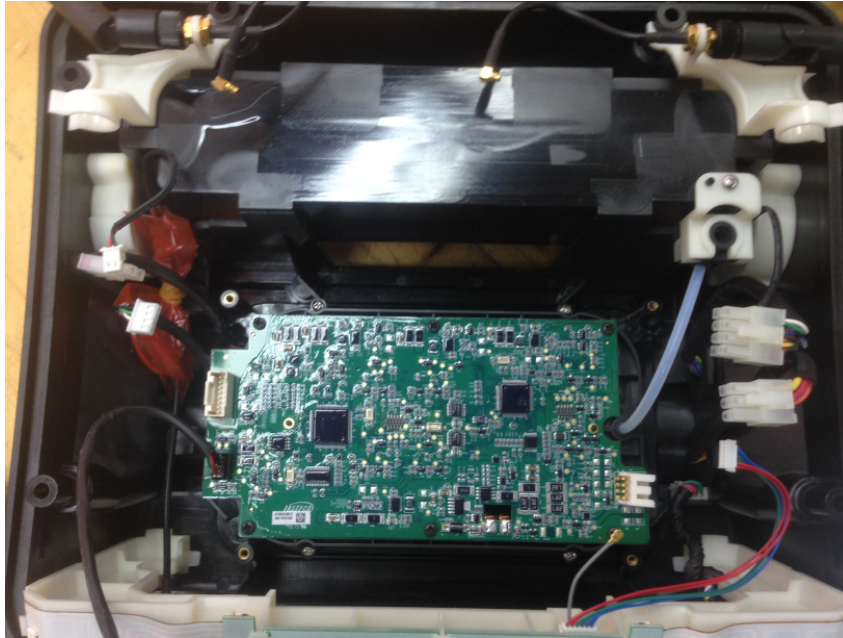

Internal Picture

FCC ID: SU3-6560B
IC:20969-6560B

Mesh module

FCC ID: SU3-6560B
IC:20969-6560B

FCC ID: SU3-6560B
IC:20969-6560B

BLE Module

Freewave 2.4GHz Antenna

FCC ID: SU3-6560B
IC:20969-6560B