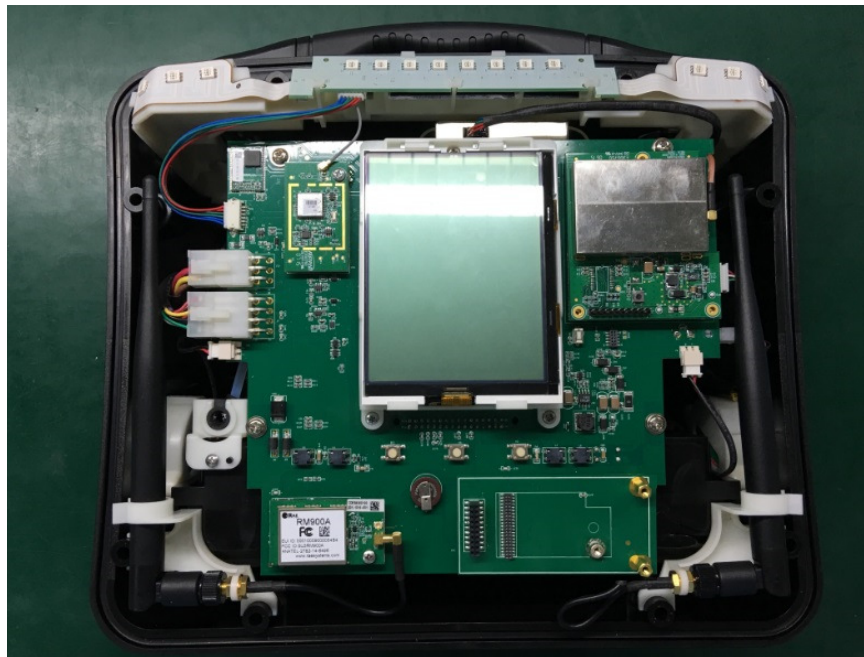

Internal Picture

FCC ID: SU3-6560B
IC:20969-6560B

Mesh module

FCC ID: SU3-6560B
IC:20969-6560B

FCC ID: SU3-6560B
IC:20969-6560B

BLE Module

Freewave 2.4GHz Antenna

FCC ID: SU3-6560B
IC:20969-6560B