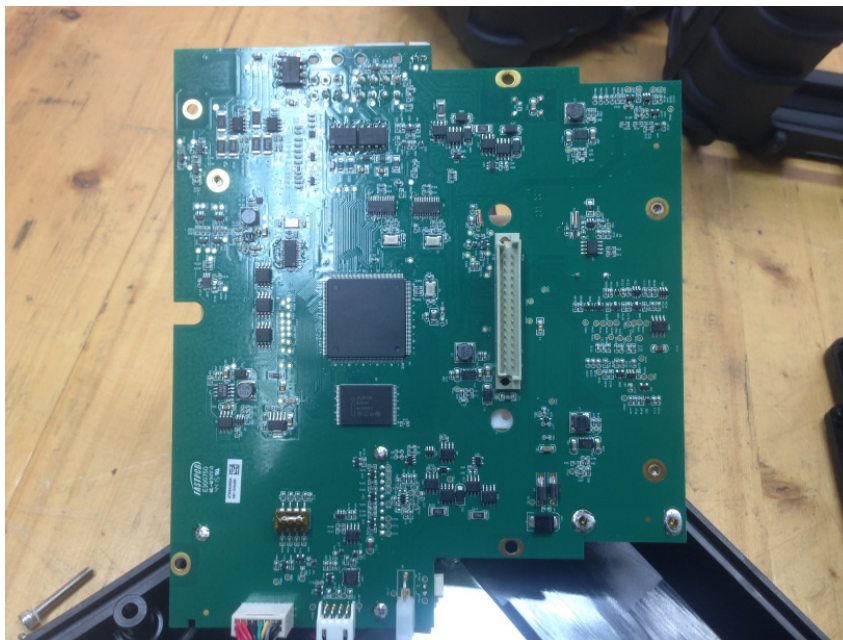

Internal Picture

FCC ID: SU3-6560B
IC:20969-6560B

Mesh module

FCC ID: SU3-6560B
IC:20969-6560B

FCC ID: SU3-6560B
IC:20969-6560B

BLE Module

Freewave 2.4GHz Antenna

FCC ID: SU3-6560B
IC:20969-6560B