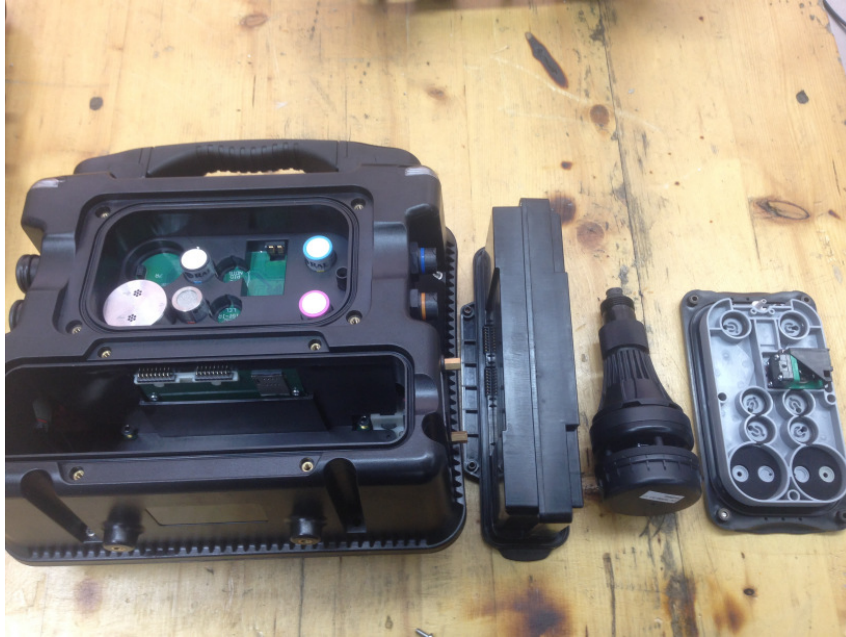

Internal Picture

FCC ID: SU3-6560B
IC:20969-6560B

Mesh module

FCC ID: SU3-6560B
IC:20969-6560B

FCC ID: SU3-6560B
IC:20969-6560B

BLE Module

Freewave 2.4GHz Antenna

FCC ID: SU3-6560B
IC:20969-6560B