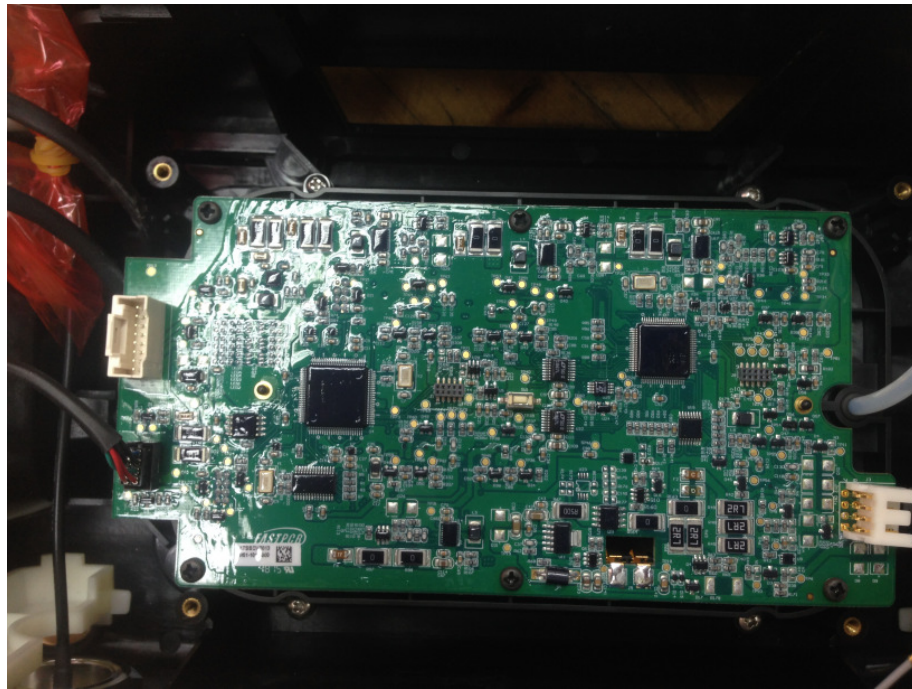

Internal Picture

FCC ID: SU3-6560B
IC:20969-6560B

Mesh module

FCC ID: SU3-6560B
IC:20969-6560B

FCC ID: SU3-6560B
IC:20969-6560B

BLE Module

Freewave 2.4GHz Antenna

FCC ID: SU3-6560B
IC:20969-6560B