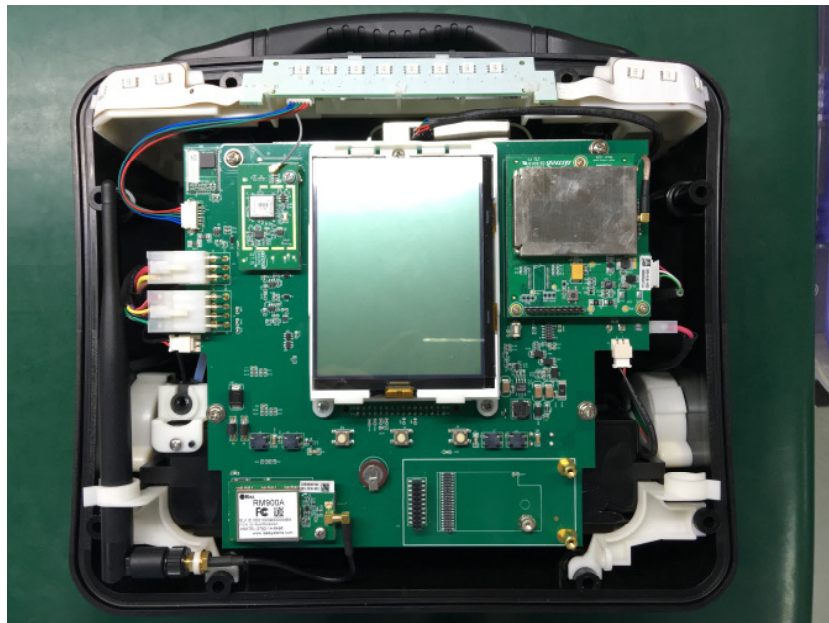

Internal Picture

FCC ID: SU3-6560A
IC:20969-6560A

Mesh module

FCC ID: SU3-6560A
IC:20969-6560A

FCC ID: SU3-6560A
IC:20969-6560A

BLE Module

FCC ID: SU3-6560A
IC:20969-6560A

Freewave antenna

FCC ID: SU3-6560A
IC:20969-6560A