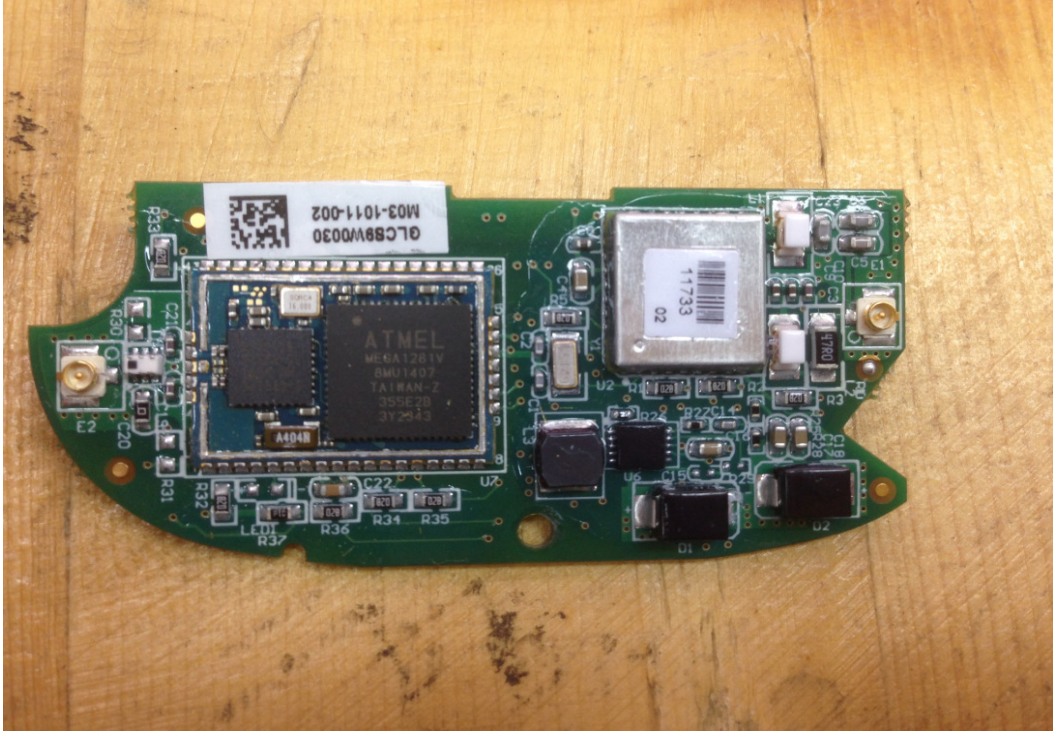

Internal Picture

FCC ID: SU3-2601
IC:20969-2601

FCC ID: SU3-2601
IC:20969-2601

BLE module BLE antenna

RF module

FCC ID: SU3-2601
IC:20969-2601

FCC ID: SU3-2601
IC:20969-2601

Battery

FCC ID: SU3-2601
IC:20969-2601

PCB Antenna(Mesh)

GPS antenna

FCC ID: SU3-2601
IC:20969-2601