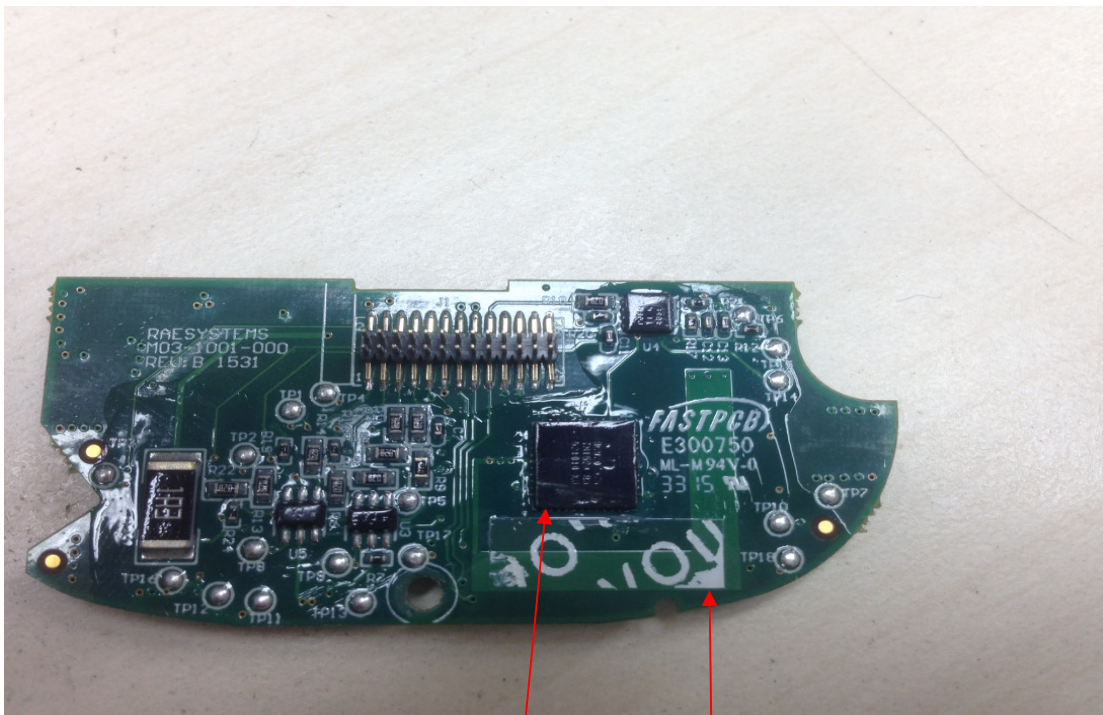

Internal Picture

FCC ID: SU3-2601
IC:20969-2601

FCC ID: SU3-2601
IC:20969-2601

BLE module BLE antenna

RF module

FCC ID: SU3-2601
IC:20969-2601

FCC ID: SU3-2601
IC:20969-2601

Battery

FCC ID: SU3-2601
IC:20969-2601

PCB Antenna(Mesh)

GPS antenna

FCC ID: SU3-2601
IC:20969-2601