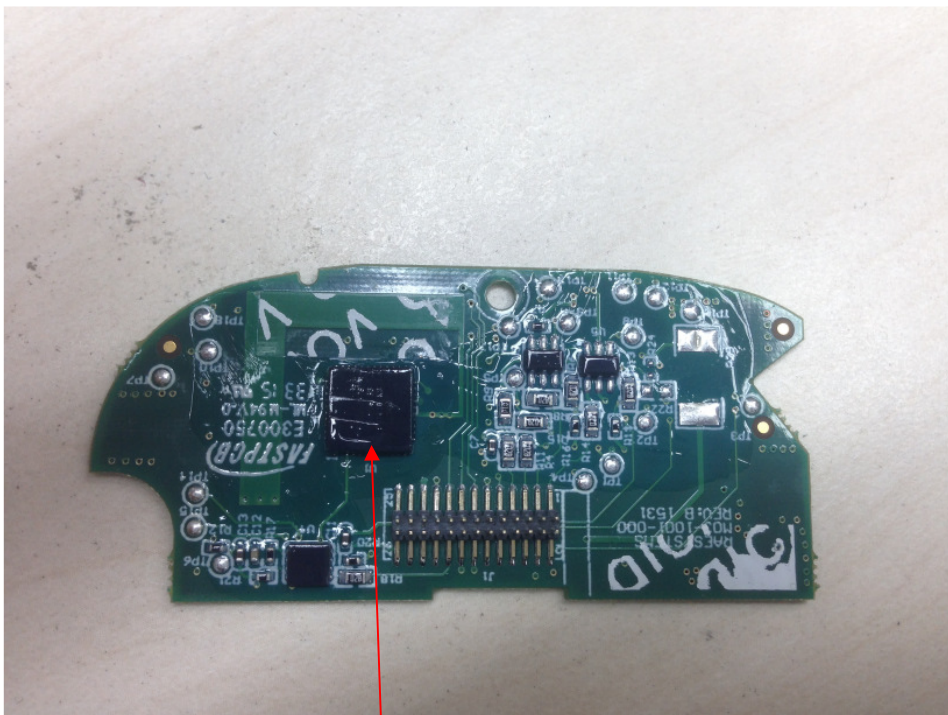

# Internal Picture

FCC ID: SU3-2600  
IC:20969-2600

BLE module

**FCC ID: SU3-2600**  
**IC:20969-2600**

Battery