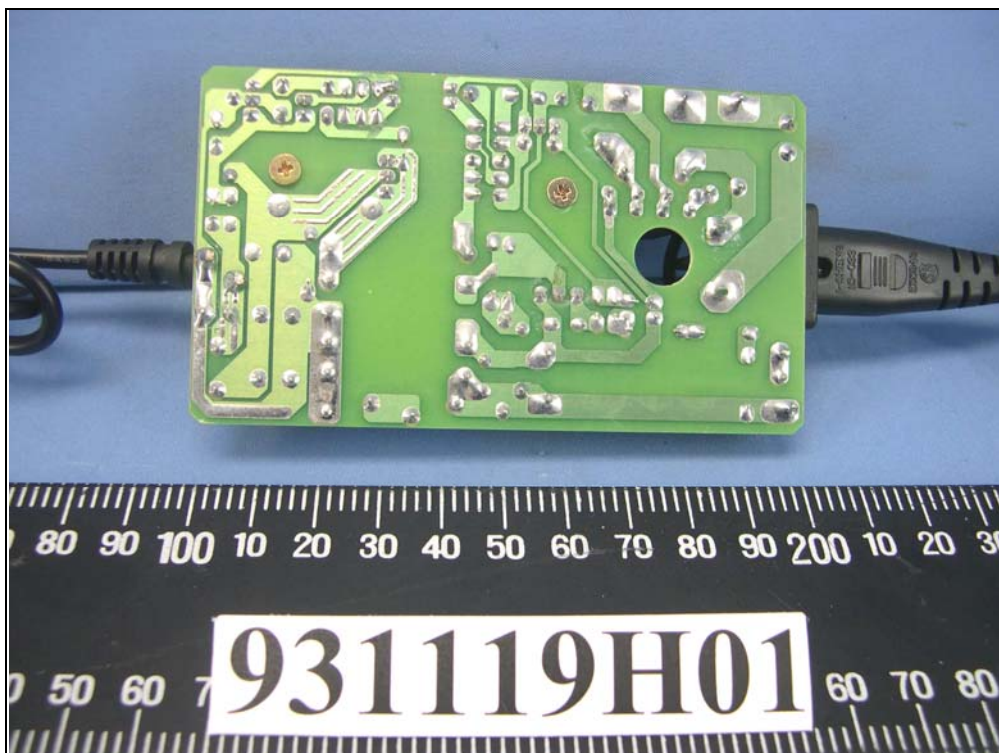

Antenna Model : 120300009100J

Antenna Model : 120300009300J

Antenna Model : FWM094505006J

Adapter Model : PSA15W-120(NS)

Adapter Model : VE15B-120