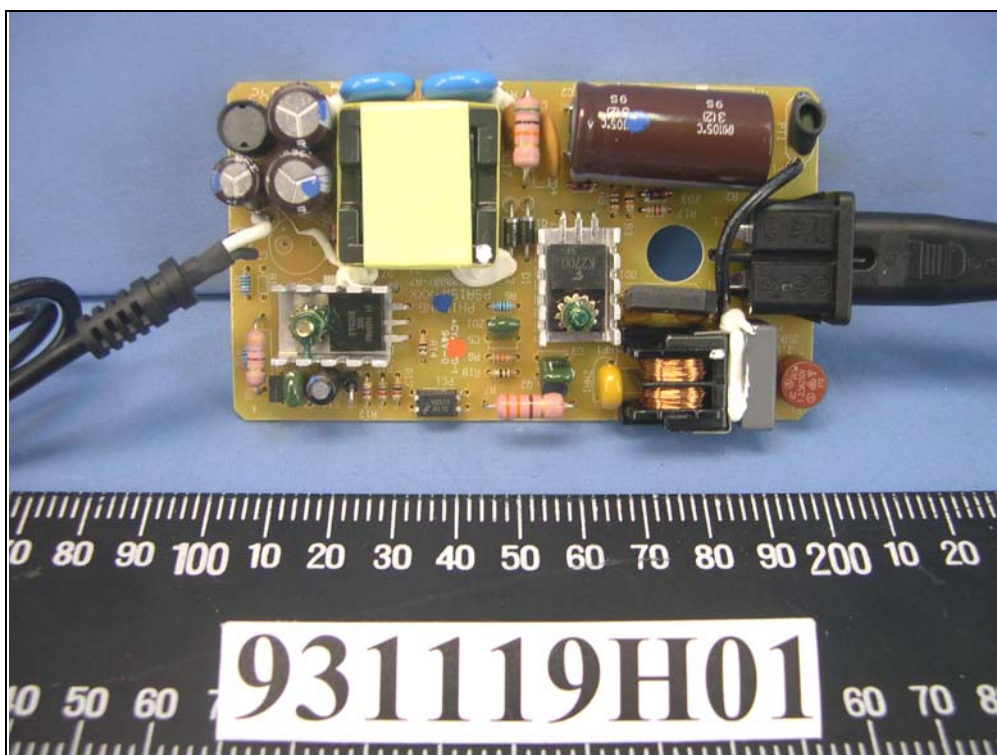

Antenna Model : 120300009100J

Antenna Model : 120300009300J

Antenna Model : FWM094505006J

Adapter Model : PSA15W-120(NS)

Adapter Model : VE15B-120